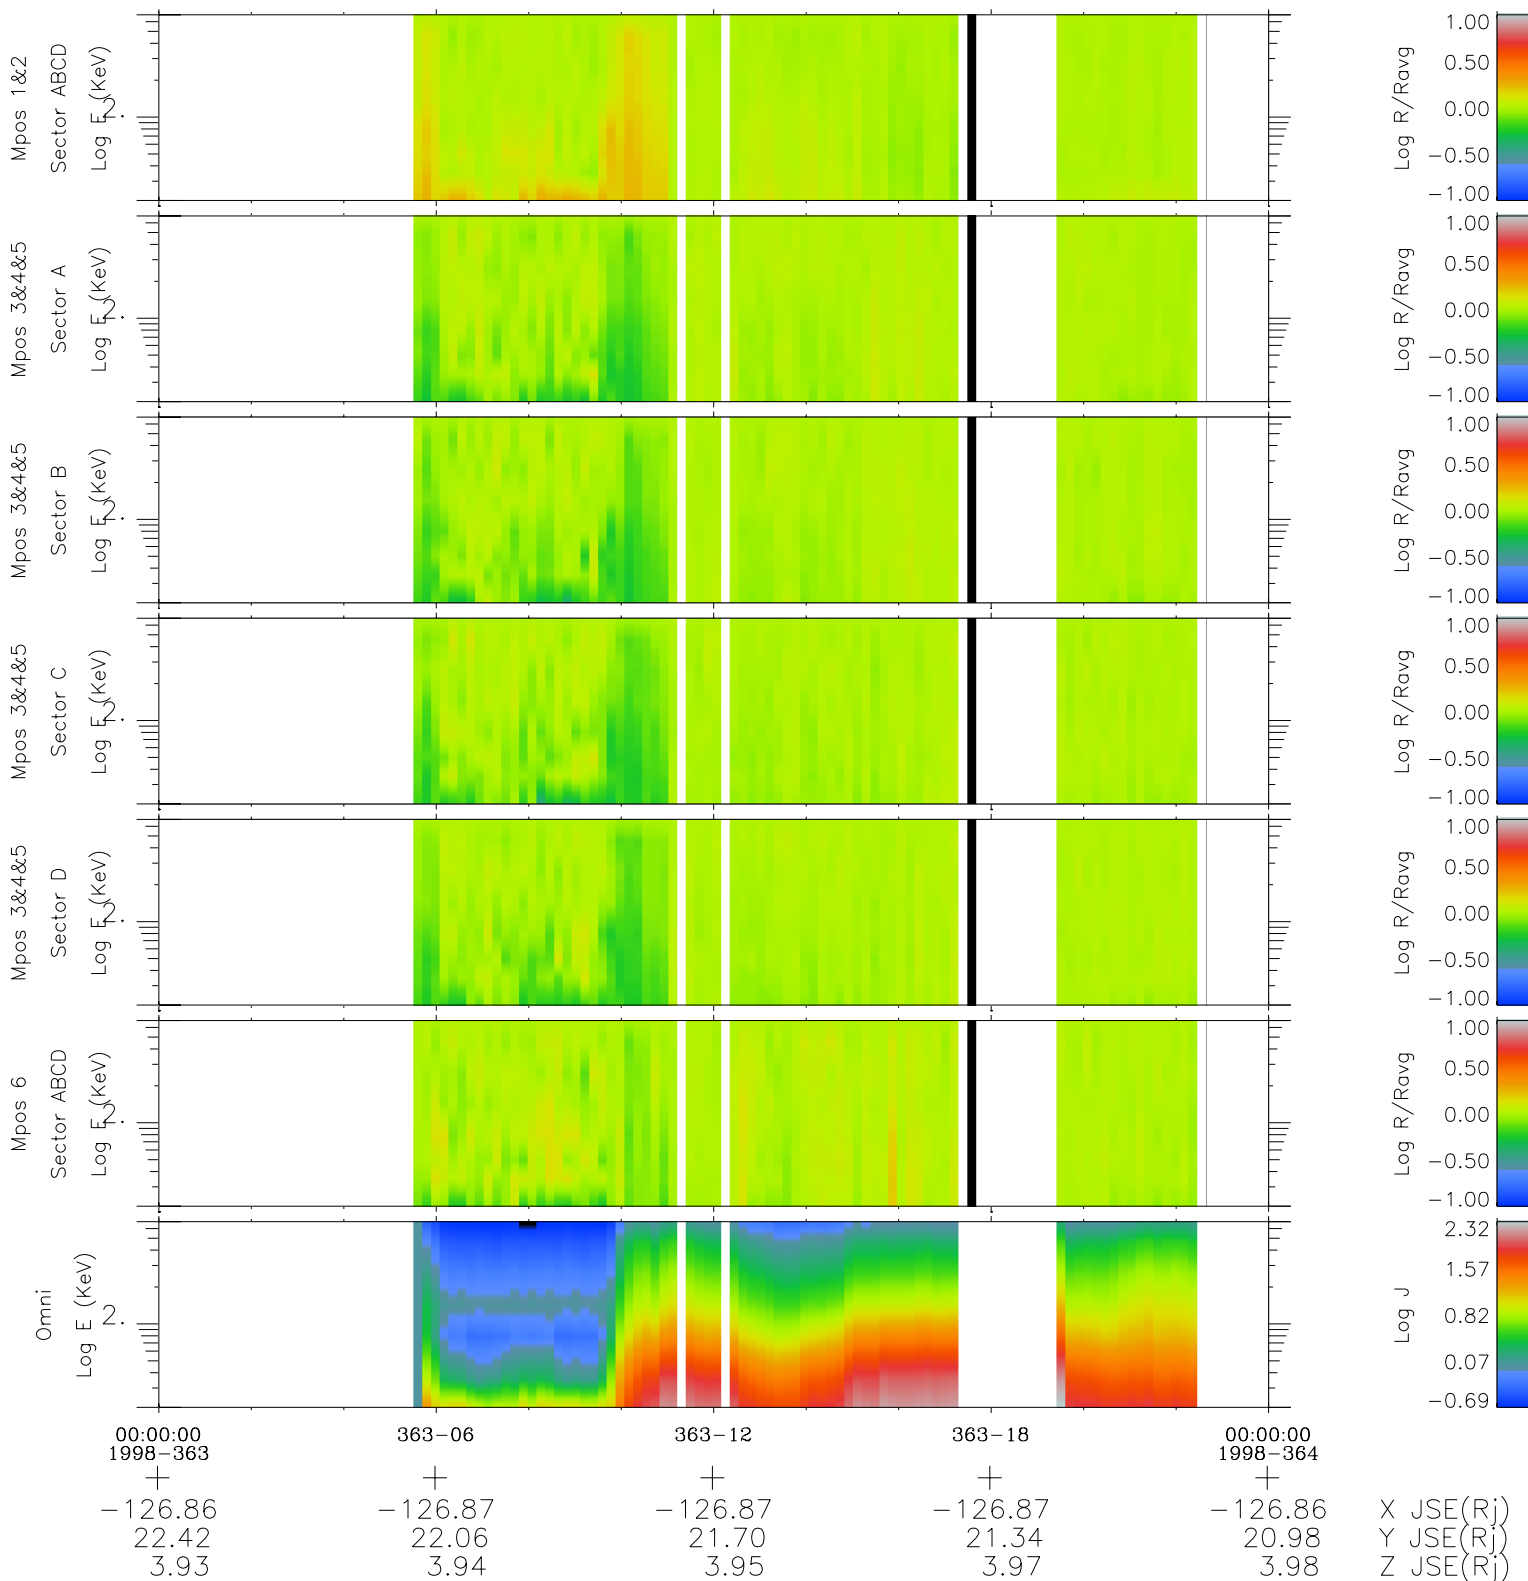

Galileo EPD Real Time R6 Electrons Spectra 98363

Software Version: RTSPEC_R6 V 1.20
 Data Production: 06-03-00
 Plot Production: Sun Sep 16 20:17:02 2001
 Color File: wondr3
 Geofactor File: 1.1

- ◇ = Jupiter look direction
- = Corotation look direction