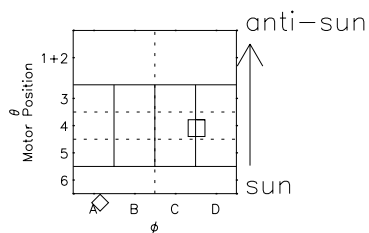

Galileo EPD Real Time R6 Electrons Spectra 98363

Software Version: RTSPEC_R6 V 1.20
 Data Production: 06-03-00
 Plot Production: Sun Sep 16 20:17:02 2001
 Color File: wondr3
 Geofactor File: 1.1

- ◇ = Jupiter look direction
- = Corotation look direction