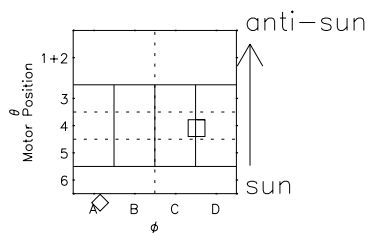

# Galileo EPD Real Time R6 Ions Spectra 98363

Software Version: RTSPEC\_R6 V 1.20  
 Data Production: 06-03-00  
 Plot Production: Sun Sep 16 20:16:57 2001  
 Color File: wondr3  
 Geofactor File: 1.1

- ◇ = Jupiter look direction
- = Corotation look direction