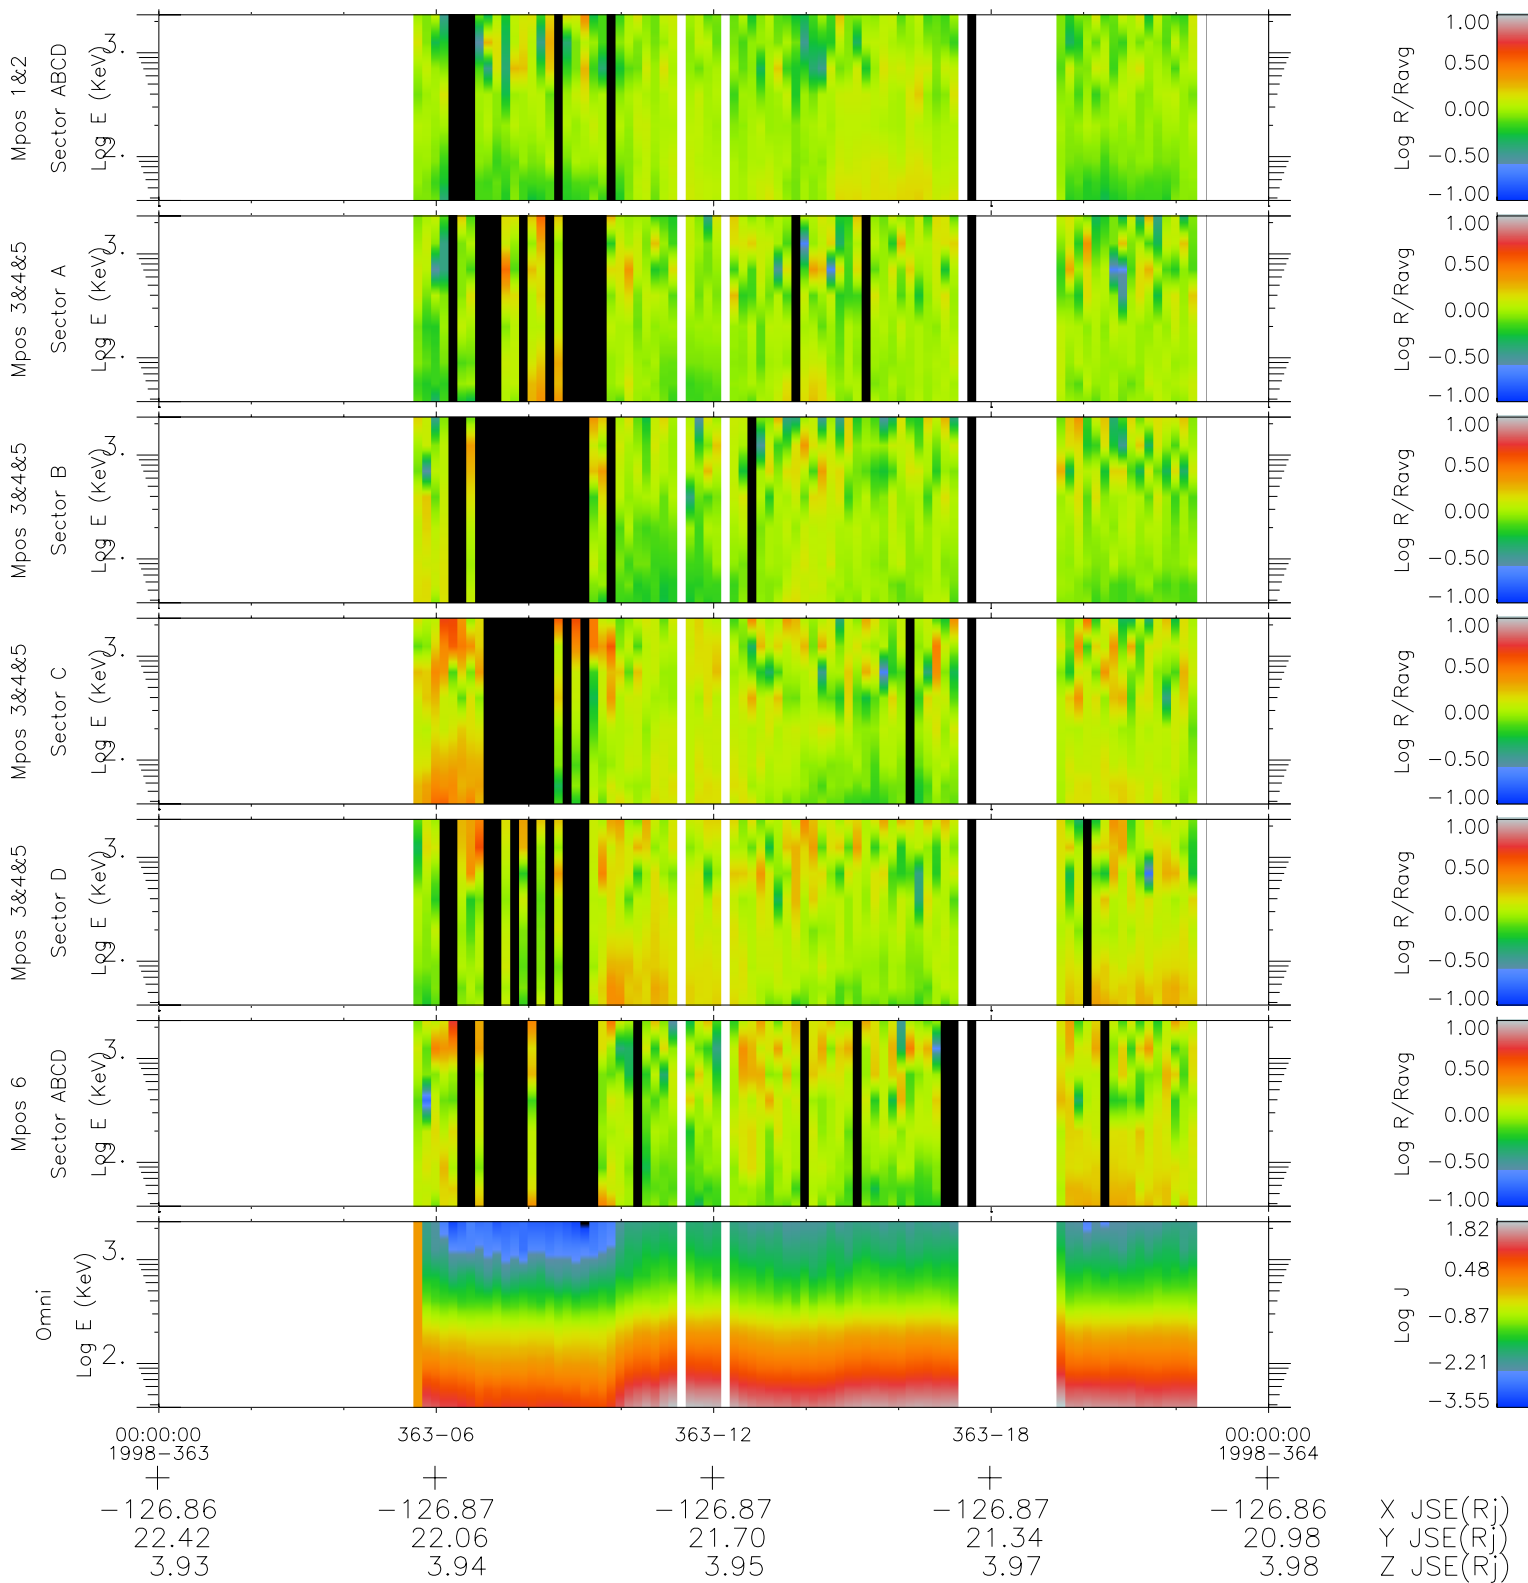

# Galileo EPD Real Time R6 Ions Spectra 98363

Software Version: RTSPEC\_R6 V 1.20  
 Data Production: 06-03-00  
 Plot Production: Sun Sep 16 20:16:57 2001  
 Color File: wondr3  
 Geofactor File: 1.1

- ◇ = Jupiter look direction
- = Corotation look direction