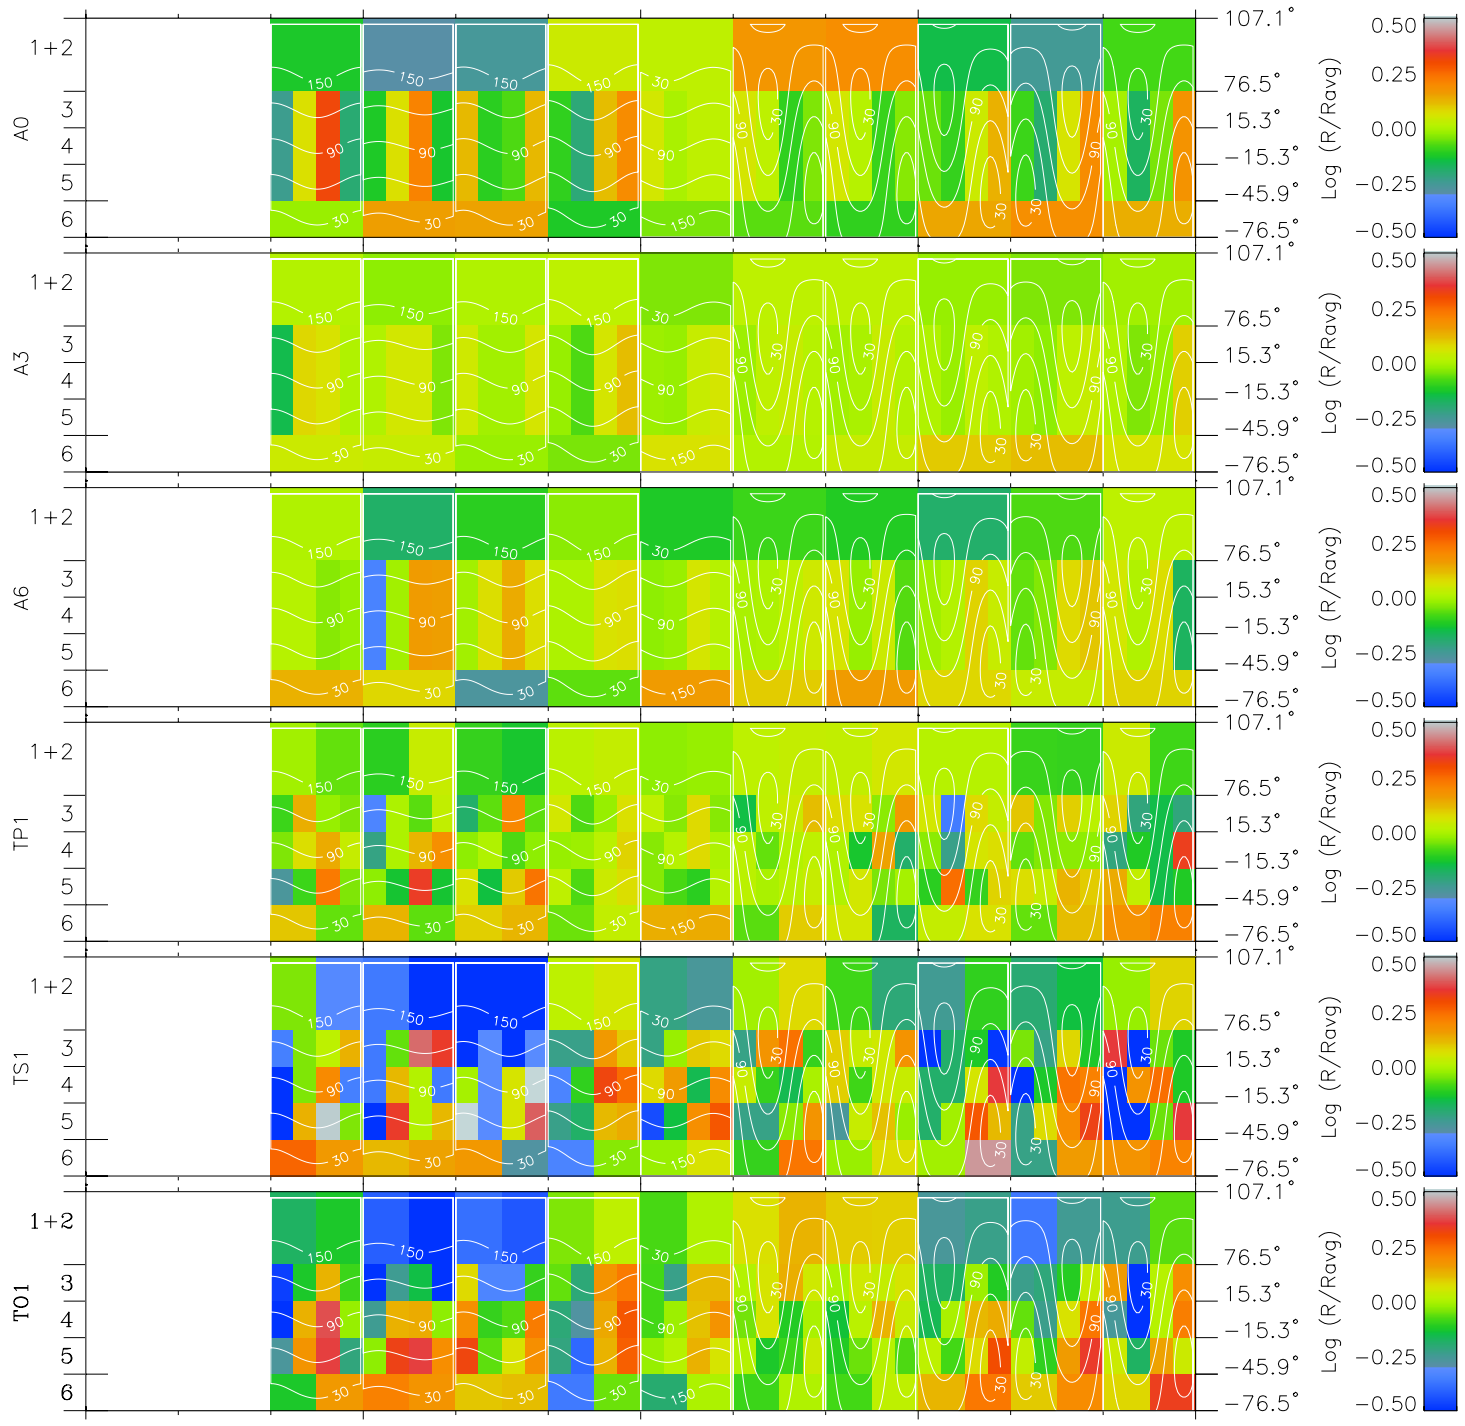

# Galileo EPD Real Time All-Sky Anisotropies 98363

Software Version: RTSKY\_MEAN V 1.20  
Data Production: 06-03-00  
Plot Production: Sun Sep 16 20:17:12 2001  
Color File: wondr3  
Geofactor File: 1.1

00:00:00 1998-363	363-06	363-12	363-18	00:00:00 1998-364	
+	+	+	+	+	X JSE(R <sub>j</sub> )
-126.86	-126.87	-126.87	-126.87	-126.86	Y JSE(R <sub>j</sub> )
22.42	22.06	21.70	21.34	20.98	Z JSE(R <sub>j</sub> )
3.93	3.94	3.95	3.97	3.98	

- ◇ = Jupiter look direction
- = Corotation look direction