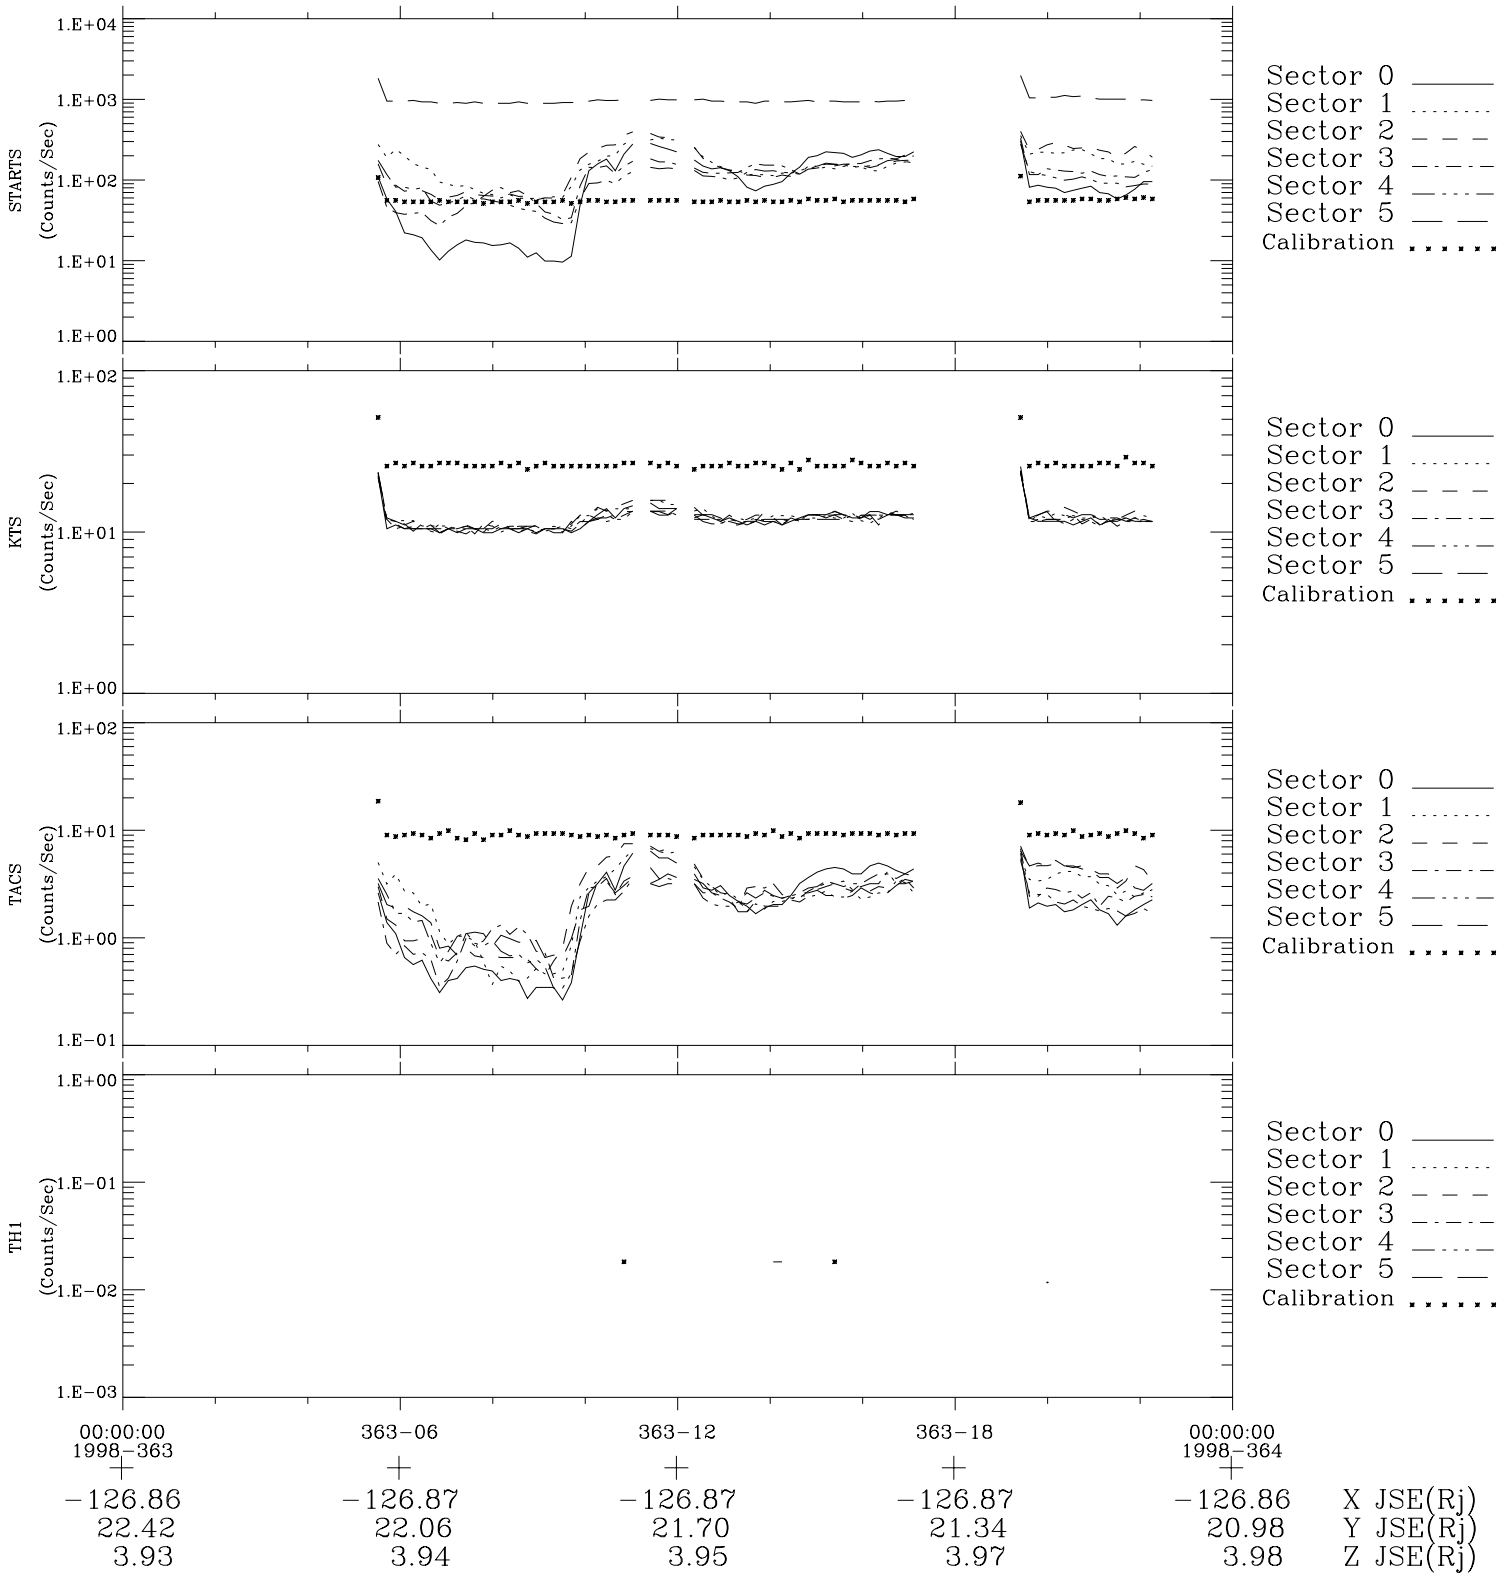

# Galileo EPD Real-Time Six-Sector 98363

Software Version: RTLINE\_R6 V 1.20  
Data Production: 06-03-00  
Plot Production: Sun Sep 16 20:18:40 2001

◇ = Jupiter look direction  
□ = Corotation look direction