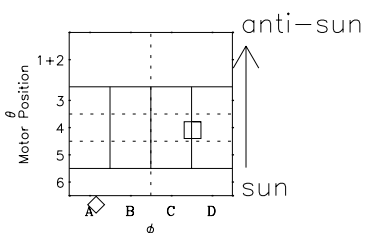

# Galileo EPD Real-Time Six-Sector 98363

Software Version: RTLINE\_R6 V 1.20  
Data Production: 06-03-00  
Plot Production: Sun Sep 16 20:18:40 2001

◇ = Jupiter look direction  
□ = Corotation look direction