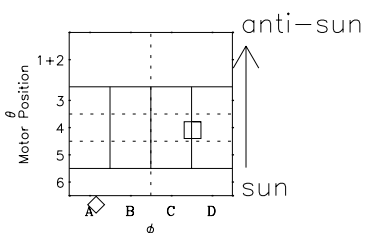

# Galileo EPD Real-Time Six-Sector 98363

Software Version: RTLINE\_R6 V 1.20  
Data Production: 06-03-00  
Plot Production: Sun Sep 16 20:18:39 2001

◇ = Jupiter look direction  
□ = Corotation look direction