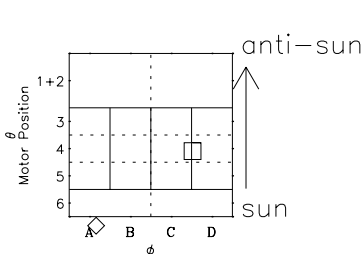

Galileo EPD Real-Time Six-Sector 98363

Software Version: RTLINE_R6 V 1.20
Data Production: 06-03-00
Plot Production: Sun Sep 16 20:18:39 2001

◇ = Jupiter look direction
□ = Corotation look direction