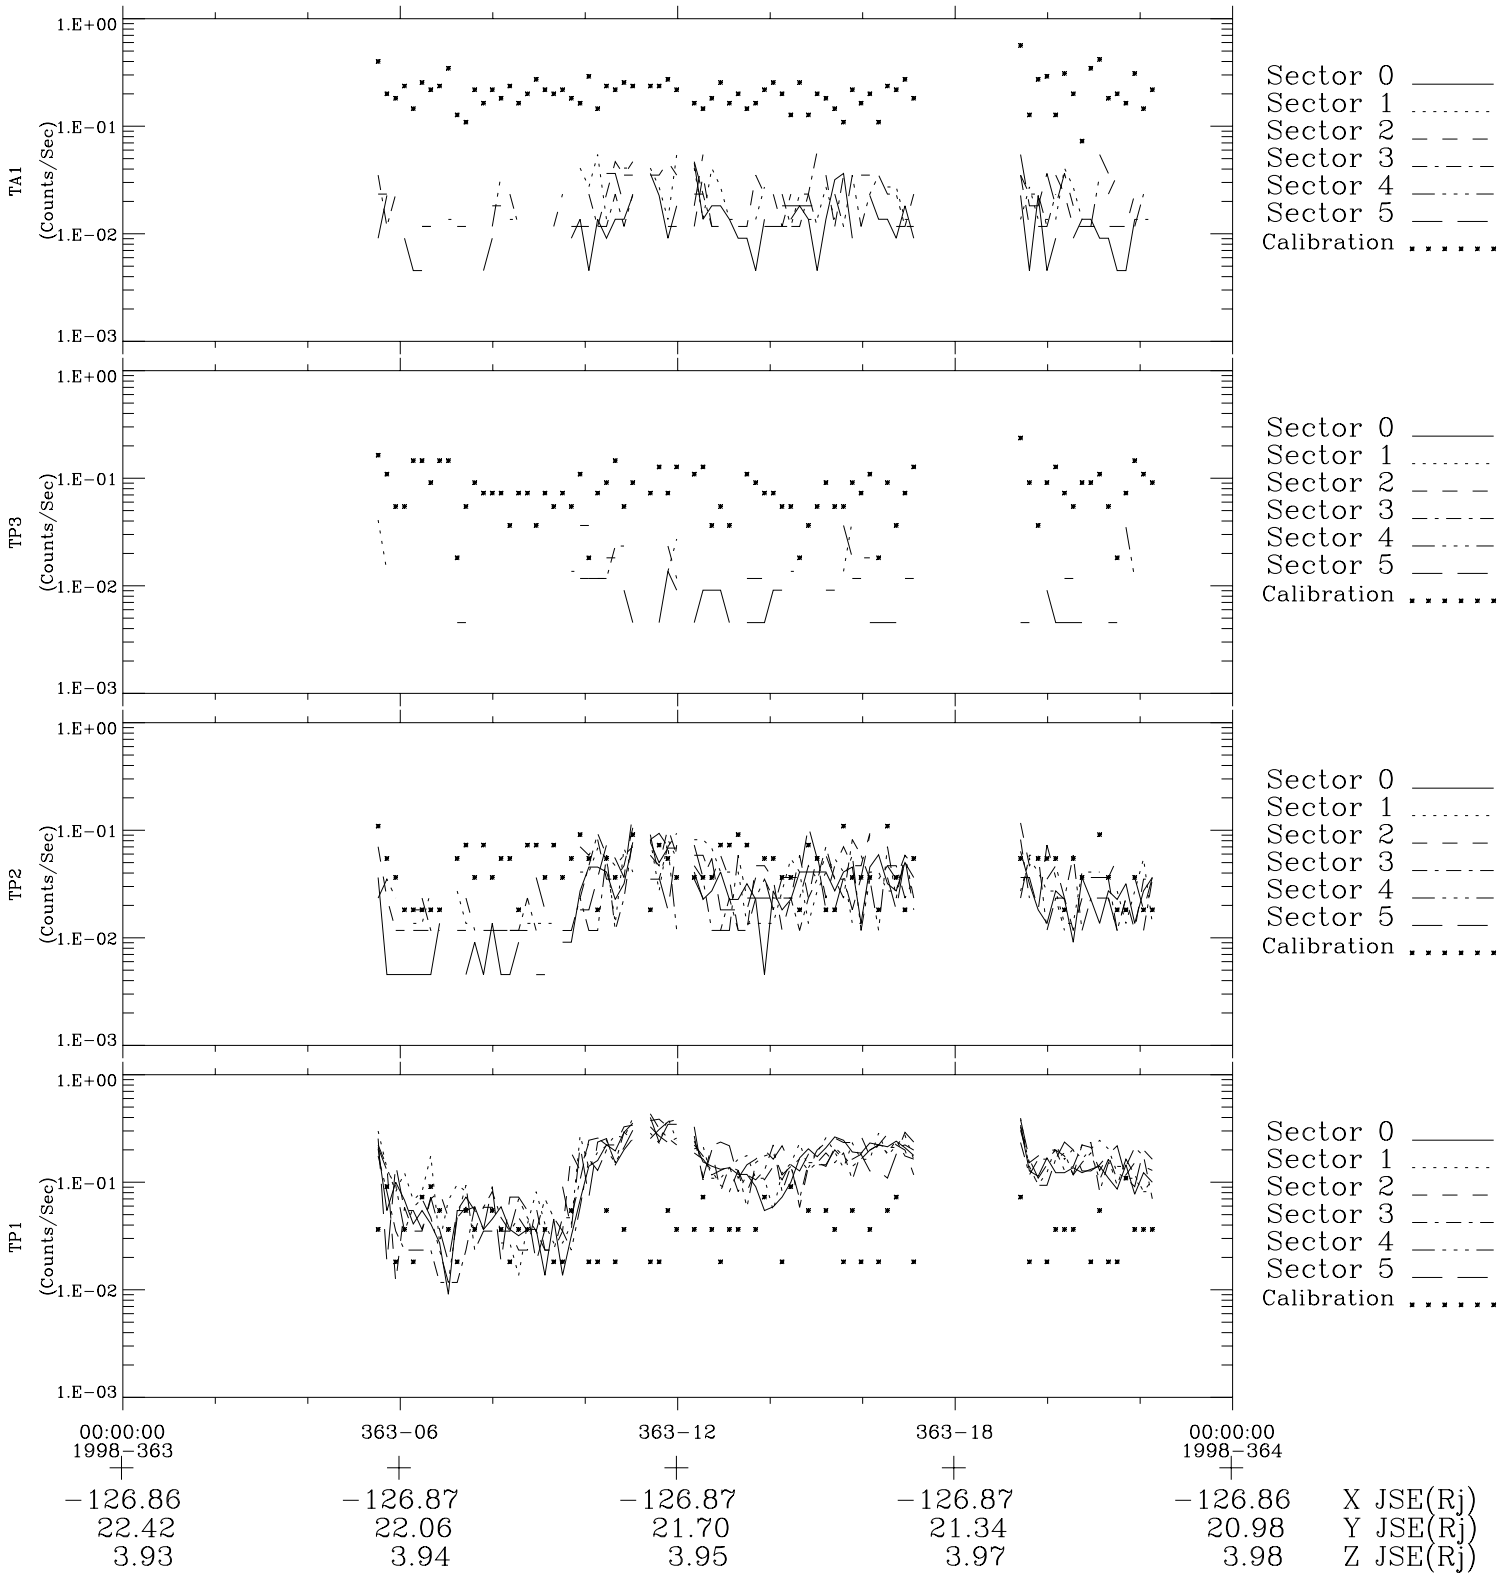

Galileo EPD Real-Time Six-Sector 98363

Software Version: RTLINE_R6 V 1.20
Data Production: 06-03-00
Plot Production: Sun Sep 16 20:18:38 2001

◇ = Jupiter look direction
□ = Corotation look direction