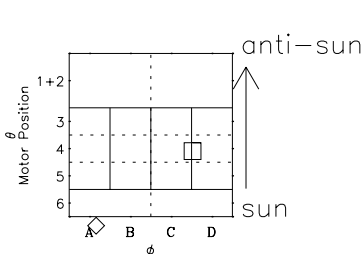

Galileo EPD Real-Time Six-Sector 98363

Software Version: RTLINE_R6 V 1.20
Data Production: 06-03-00
Plot Production: Sun Sep 16 20:18:38 2001

◇ = Jupiter look direction
□ = Corotation look direction