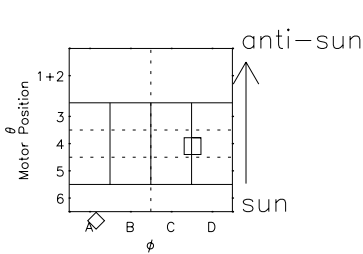

Galileo EPD Real Elevation Anisotropies 98363

Software Version: RTELEV_NORM V 1.20
Data Production: 06-03-00
Plot Production: Sun Sep 16 20:18:05 2001
Color File: wondr3
Geofactor File: 1.1

- ◇ = Jupiter look direction
- = Corotation look direction