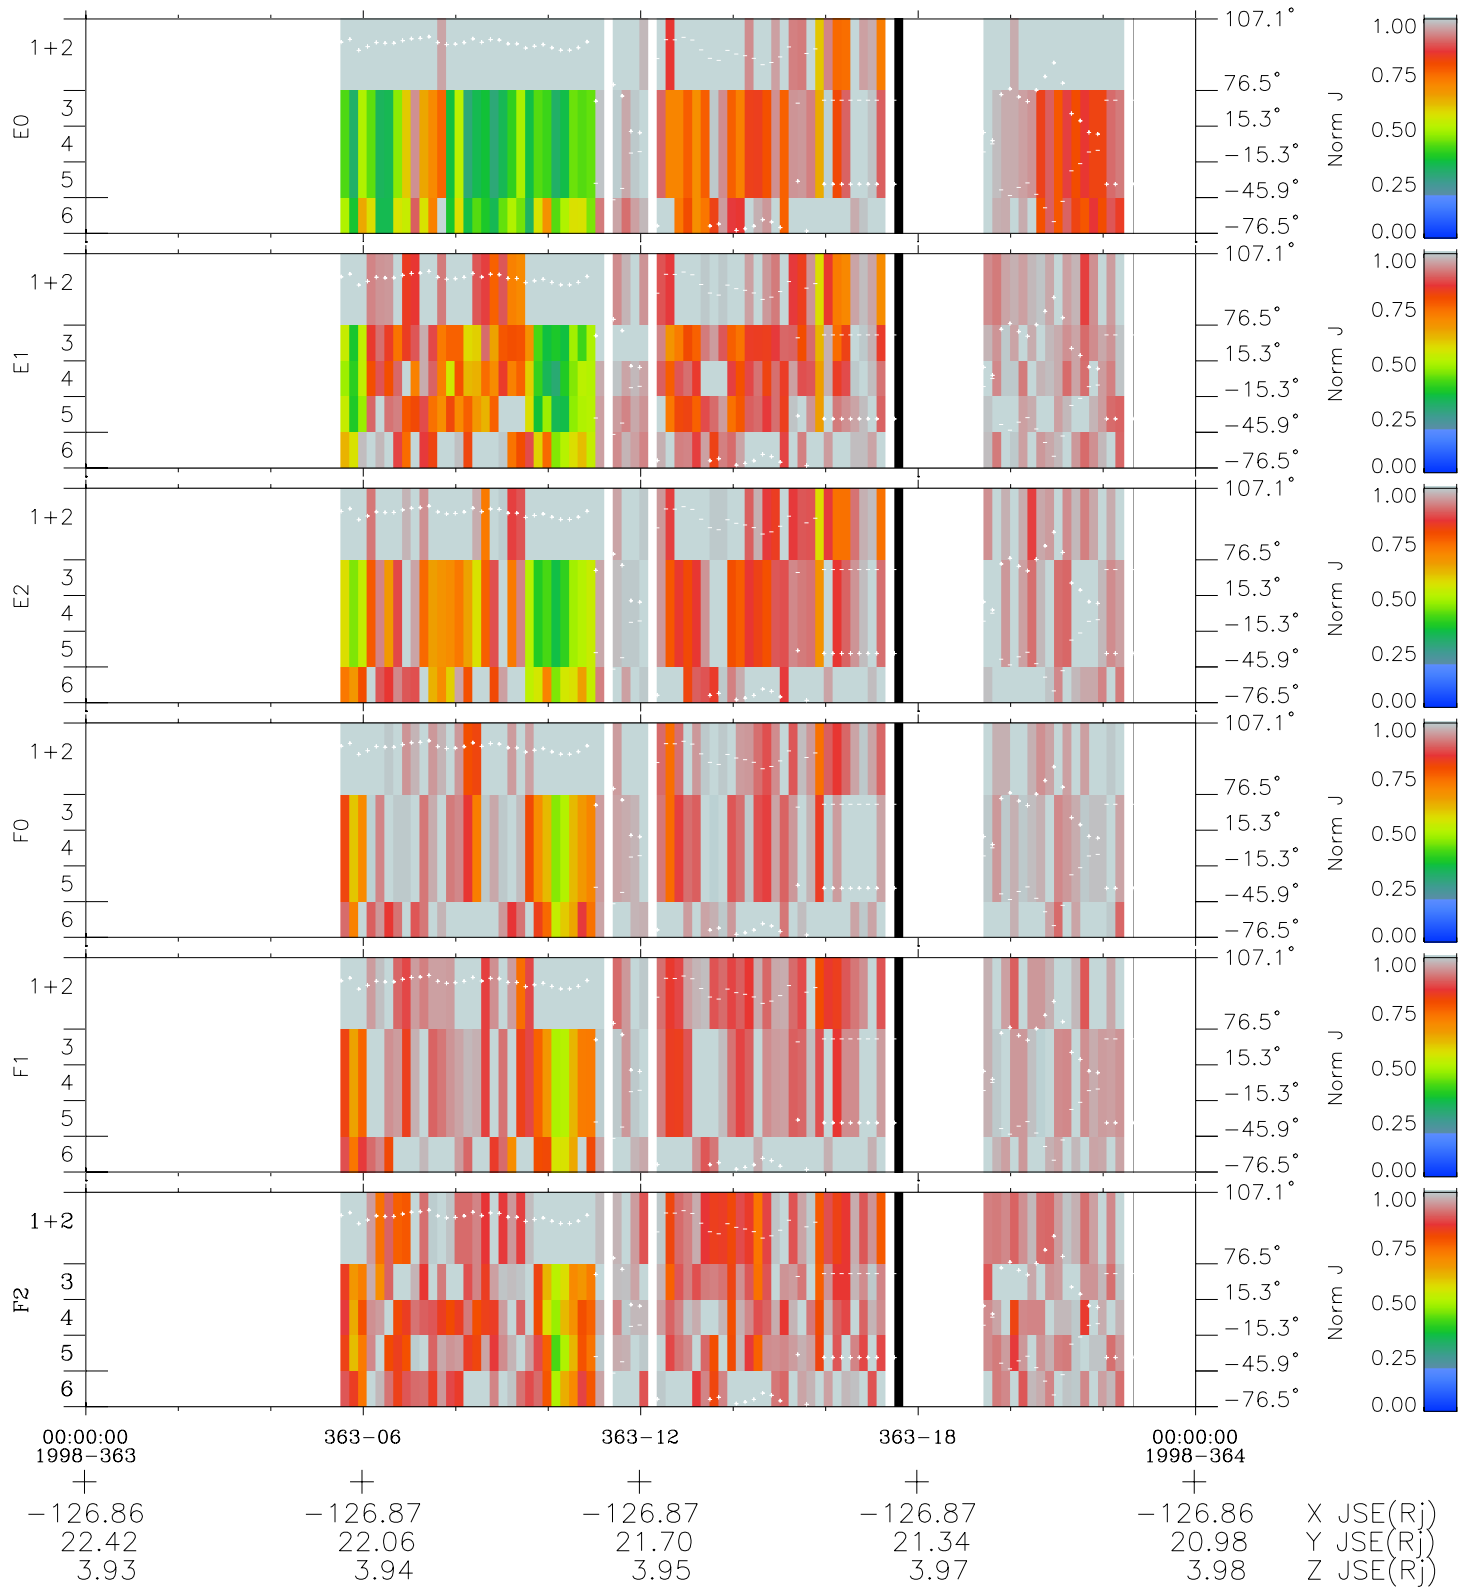

Galileo EPD Real Elevation Anisotropies 98363

Software Version: RTELEV_NORM V 1.20
Data Production: 06-03-00
Plot Production: Sun Sep 16 20:18:05 2001
Color File: wondr3
Geofactor File: 1.1

- ◇ = Jupiter look direction
- = Corotation look direction