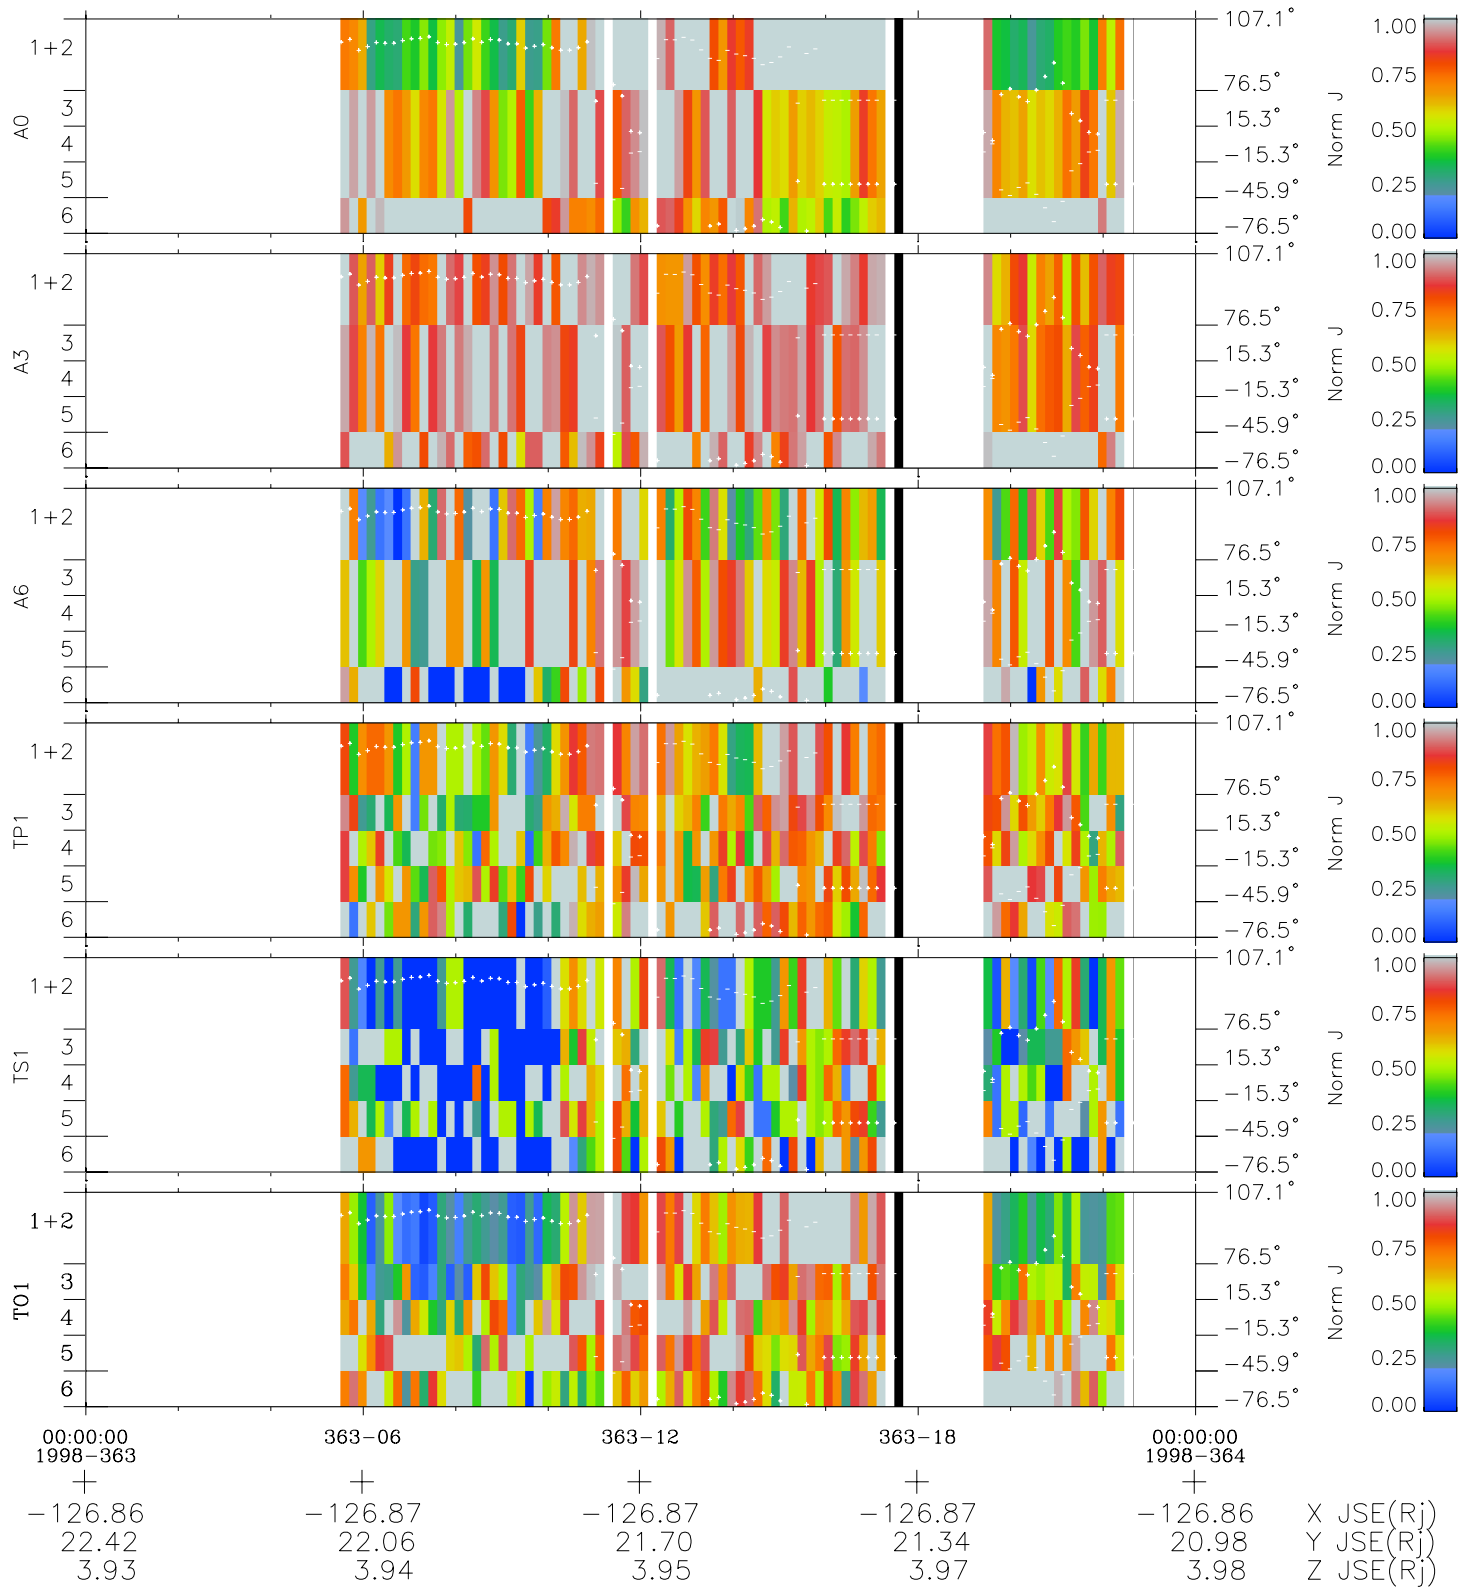

Galileo EPD Real Elevation Anisotropies 98363

Software Version: RTELEV_NORM V 1.20
Data Production: 06-03-00
Plot Production: Sun Sep 16 20:18:01 2001
Color File: wondr3
Geofactor File: 1.1

- ◇ = Jupiter look direction
- = Corotation look direction