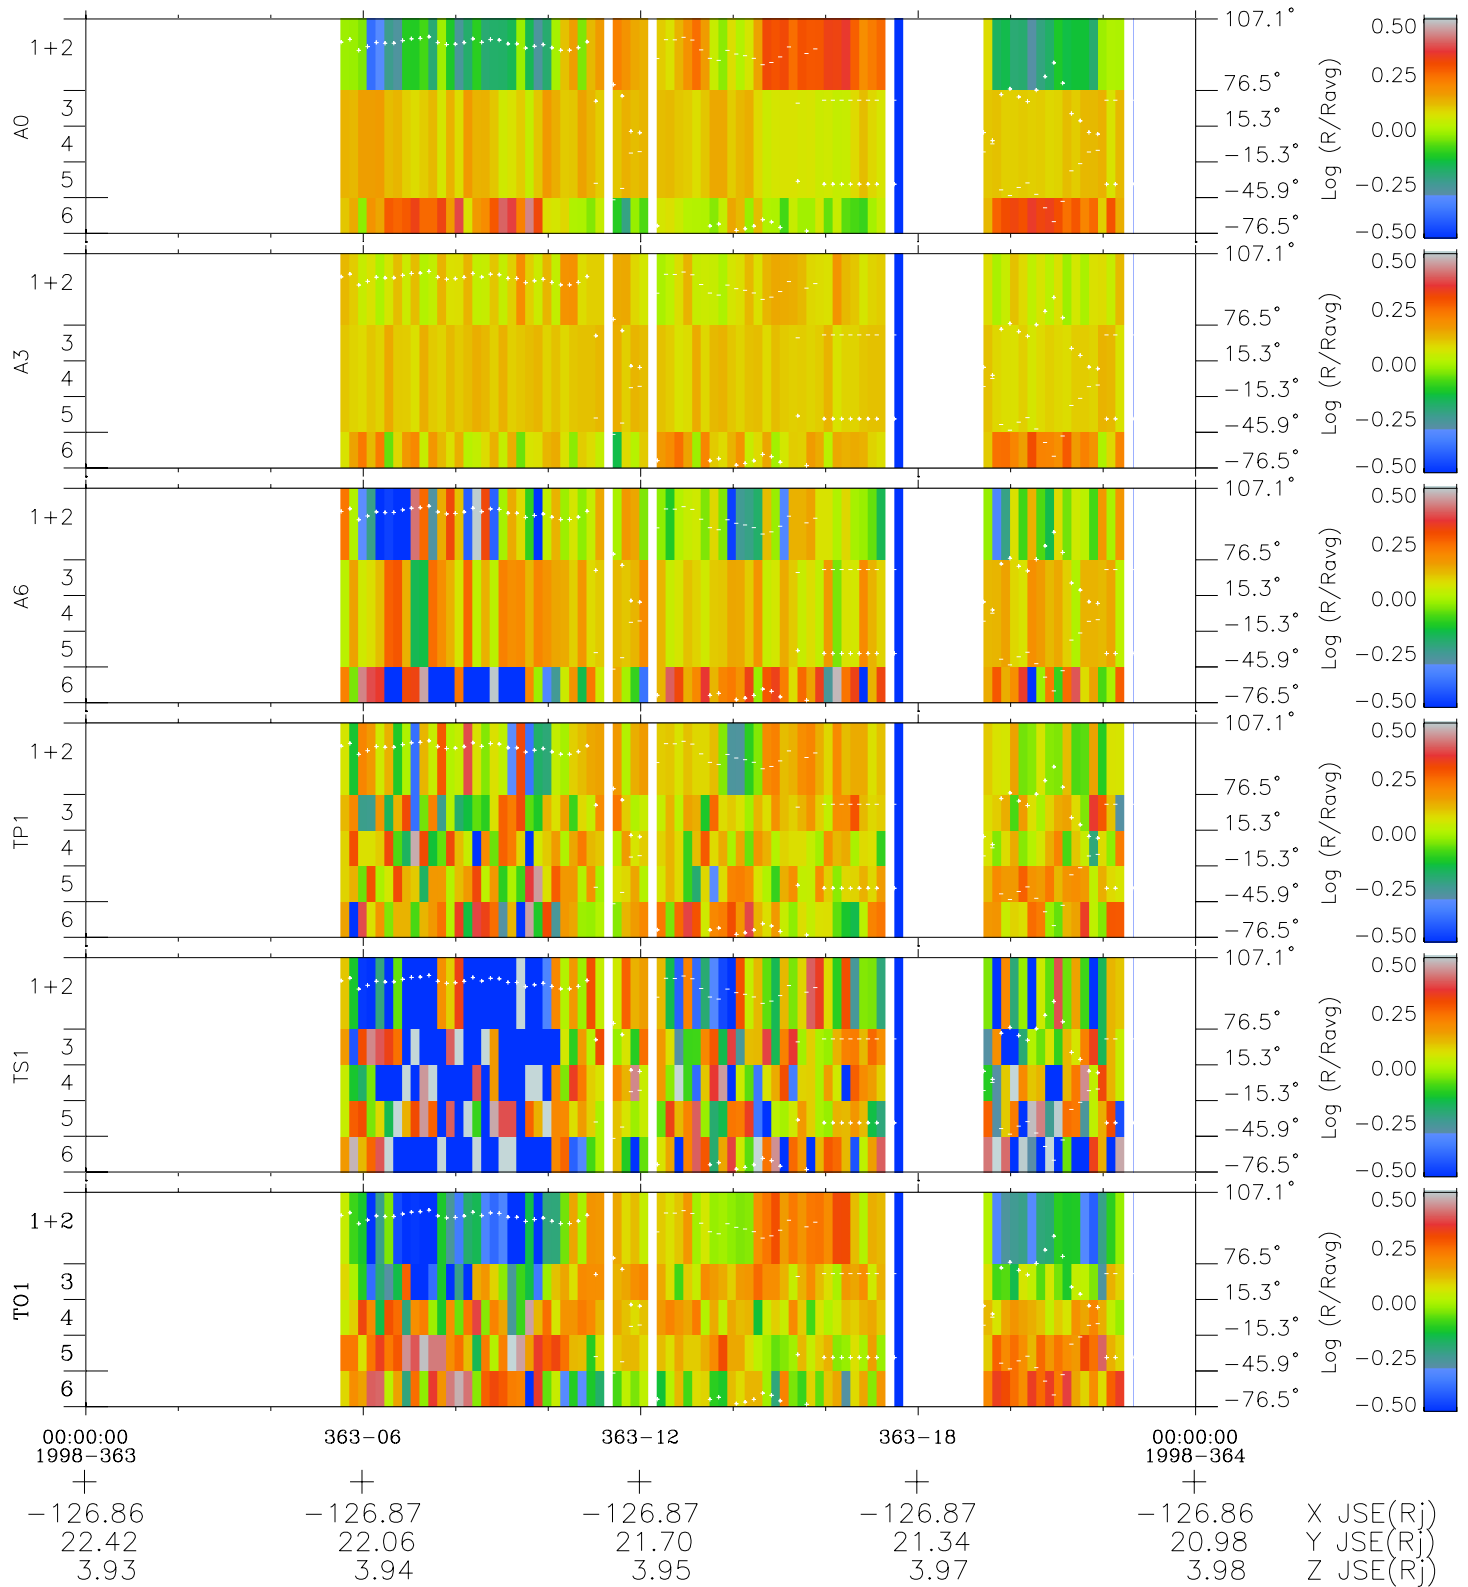

Galileo EPD Real Elevation Anisotropies 98363

Software Version: RTELEV_MEAN V 1.20
Data Production: 06-03-00
Plot Production: Sun Sep 16 20:17:44 2001
Color File: wondr3
Geofactor File: 1.1

- ◇ = Jupiter look direction
- = Corotation look direction