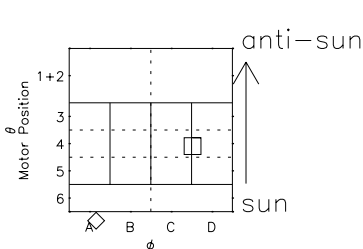

Galileo EPD Real Elevation Anisotropies 98363

Software Version: RTELEV_MEAN V 1.20
Data Production: 06-03-00
Plot Production: Sun Sep 16 20:17:44 2001
Color File: wondr3
Geofactor File: 1.1

- ◇ = Jupiter look direction
- = Corotation look direction