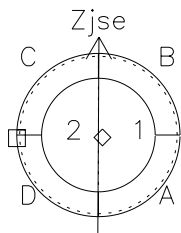

Galileo EPD Real Time Azimuth Anisotropies 98363

Software Version: RTAZIM_NORM V 1.20
 Data Production: 06-03-00
 Plot Production: Sun Sep 16 20:18:29 2001
 Color File: wondr3
 Geofactor File: 1.1

- ◇ = Jupiter look direction
- = Corotation look direction