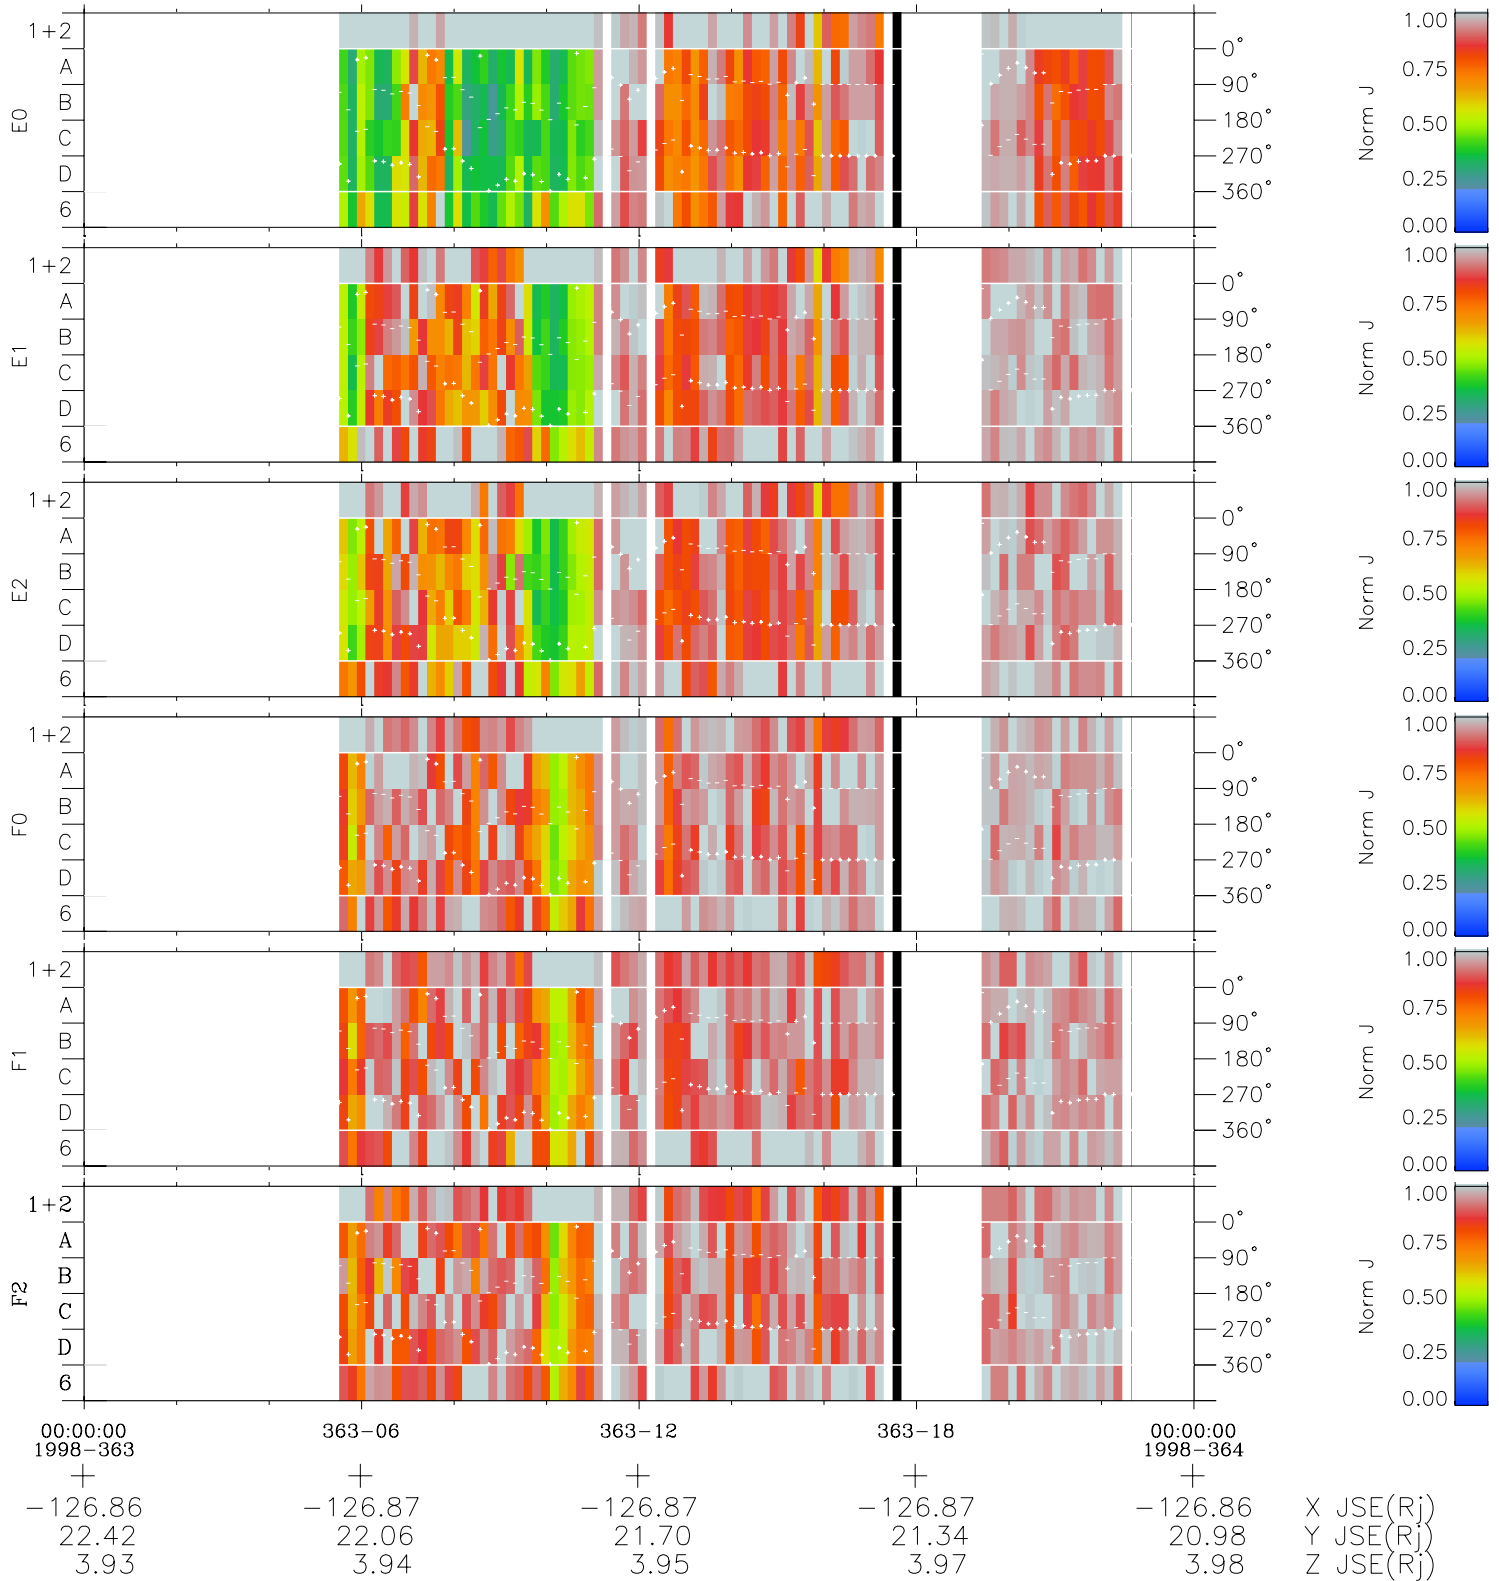

Galileo EPD Real Time Azimuth Anisotropies 98363

Software Version: RTAZIM_NORM V 1.20
 Data Production: 06-03-00
 Plot Production: Sun Sep 16 20:18:29 2001
 Color File: wondr3
 Geofactor File: 1.1

- ◇ = Jupiter look direction
- = Corotation look direction