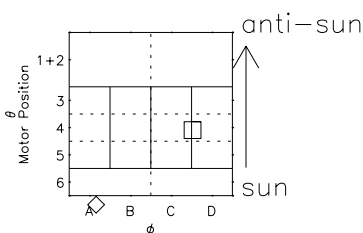

Galileo EPD Real Time Azimuth Anisotropies 98363

Software Version: RTAZIM_NORM V 1.20
 Data Production: 06-03-00
 Plot Production: Sun Sep 16 20:18:29 2001
 Color File: wondr3
 Geofactor File: 1.1

- ◇ = Jupiter look direction
- = Corotation look direction