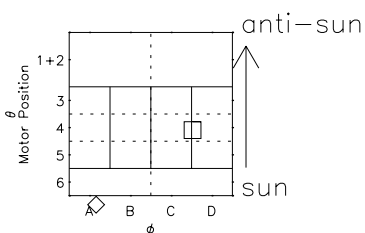

Galileo EPD Real Time Azimuth Anisotropies 98363

Software Version: RTAZIM_MEAN V 1.20
 Data Production: 06-03-00
 Plot Production: Sun Sep 16 20:18:13 2001
 Color File: wondr3
 Geofactor File: 1.1

- ◇ = Jupiter look direction
- = Corotation look direction