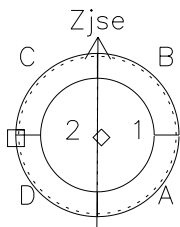

Galileo EPD Real Time Azimuth Anisotropies 98363

Software Version: RTAZIM_MEAN V 1.20
 Data Production: 06-03-00
 Plot Production: Sun Sep 16 20:18:13 2001
 Color File: wondr3
 Geofactor File: 1.1

- ◇ = Jupiter look direction
- = Corotation look direction