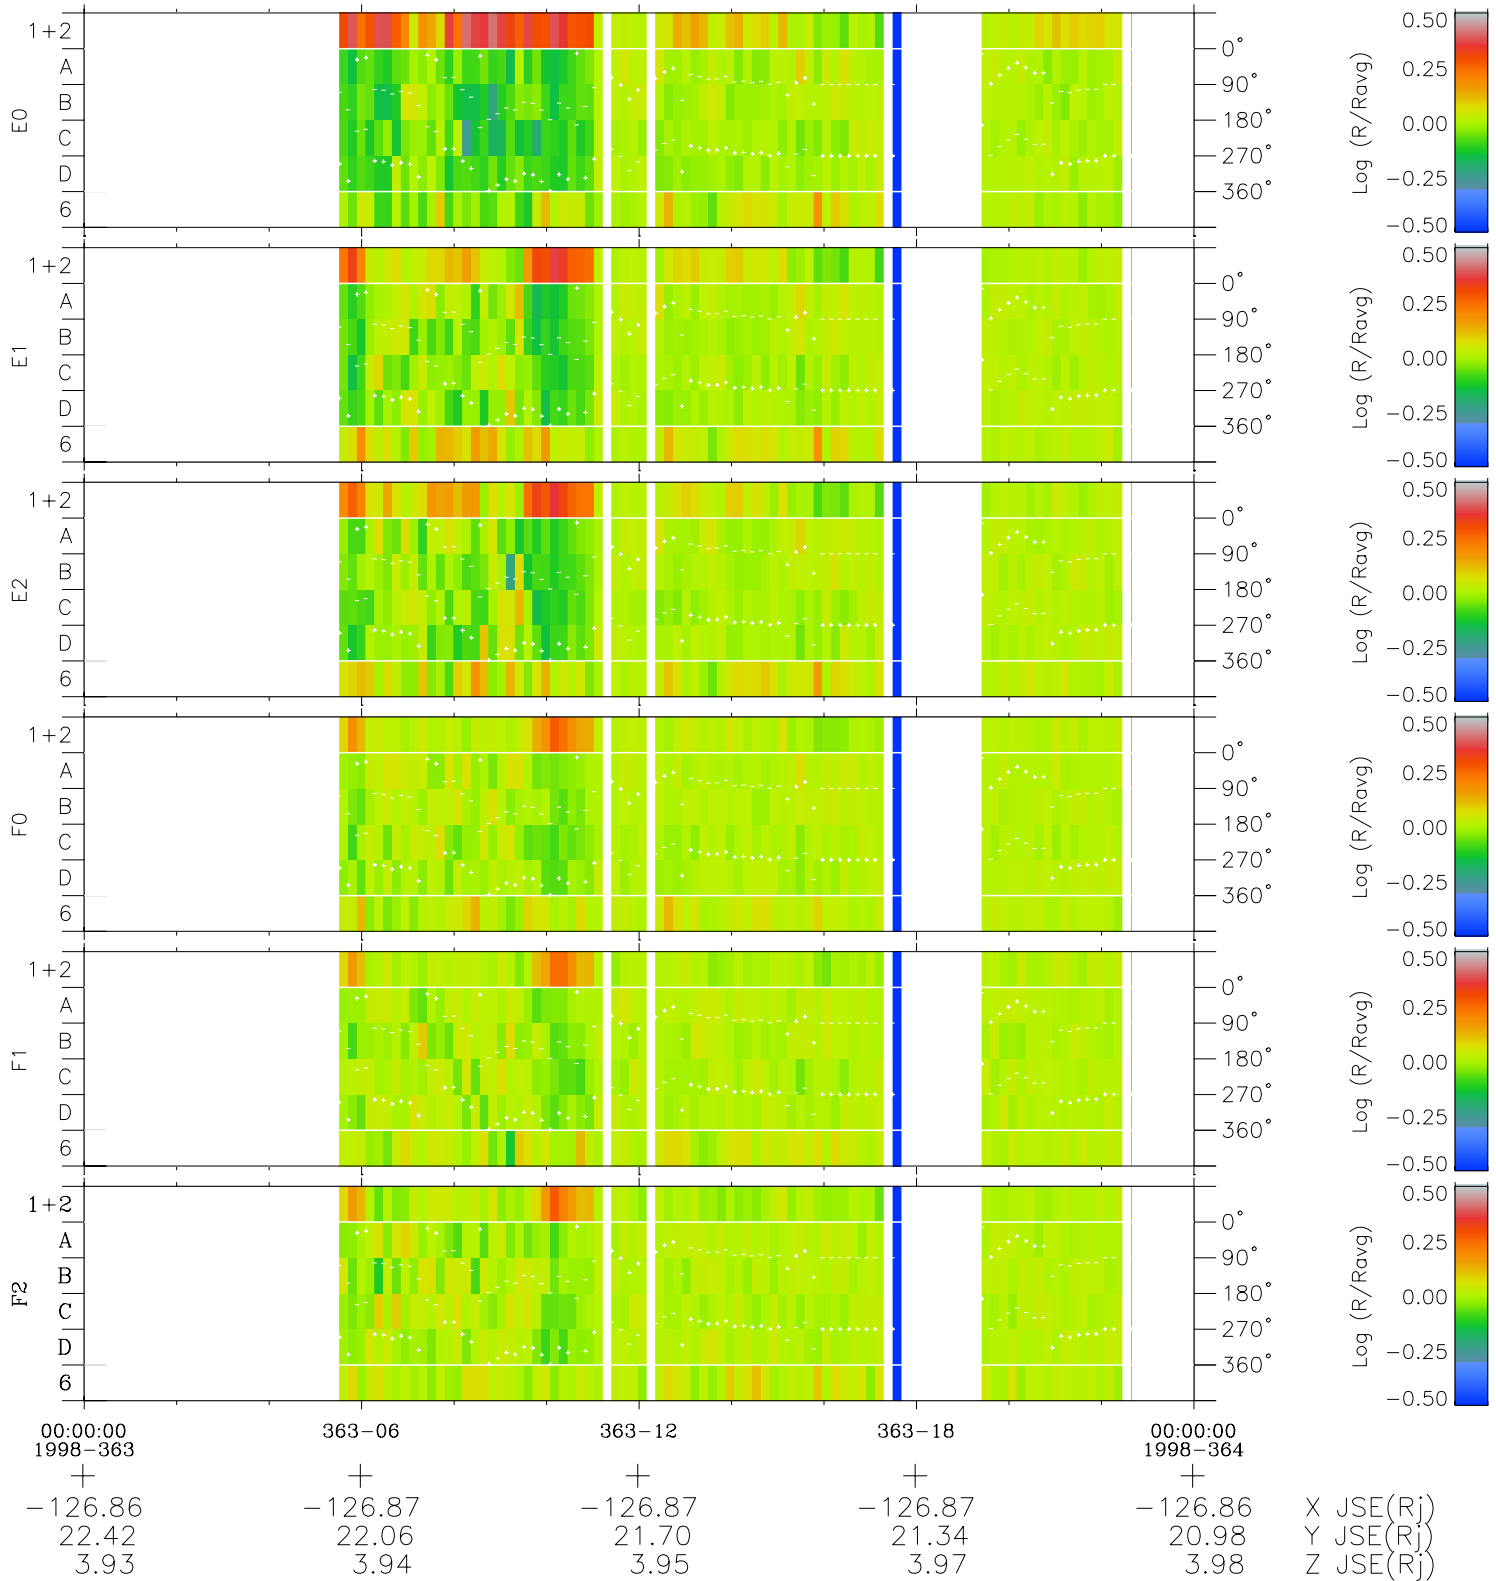

Galileo EPD Real Time Azimuth Anisotropies 98363

Software Version: RTAZIM_MEAN V 1.20
 Data Production: 06-03-00
 Plot Production: Sun Sep 16 20:18:13 2001
 Color File: wondr3
 Geofactor File: 1.1

- ◇ = Jupiter look direction
- = Corotation look direction