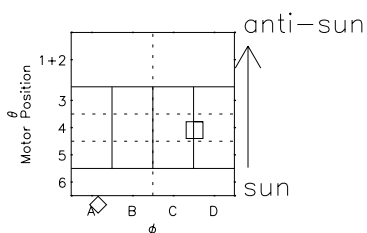

Galileo EPD Real Time Azimuth Anisotropies 98363

Software Version: RTAZIM_FLUX V 1.20
 Data Production: 06-03-00
 Plot Production: Sun Sep 16 20:18:21 2001
 Color File: wondr3
 Geofactor File: 1.1

- ◇ = Jupiter look direction
- = Corotation look direction