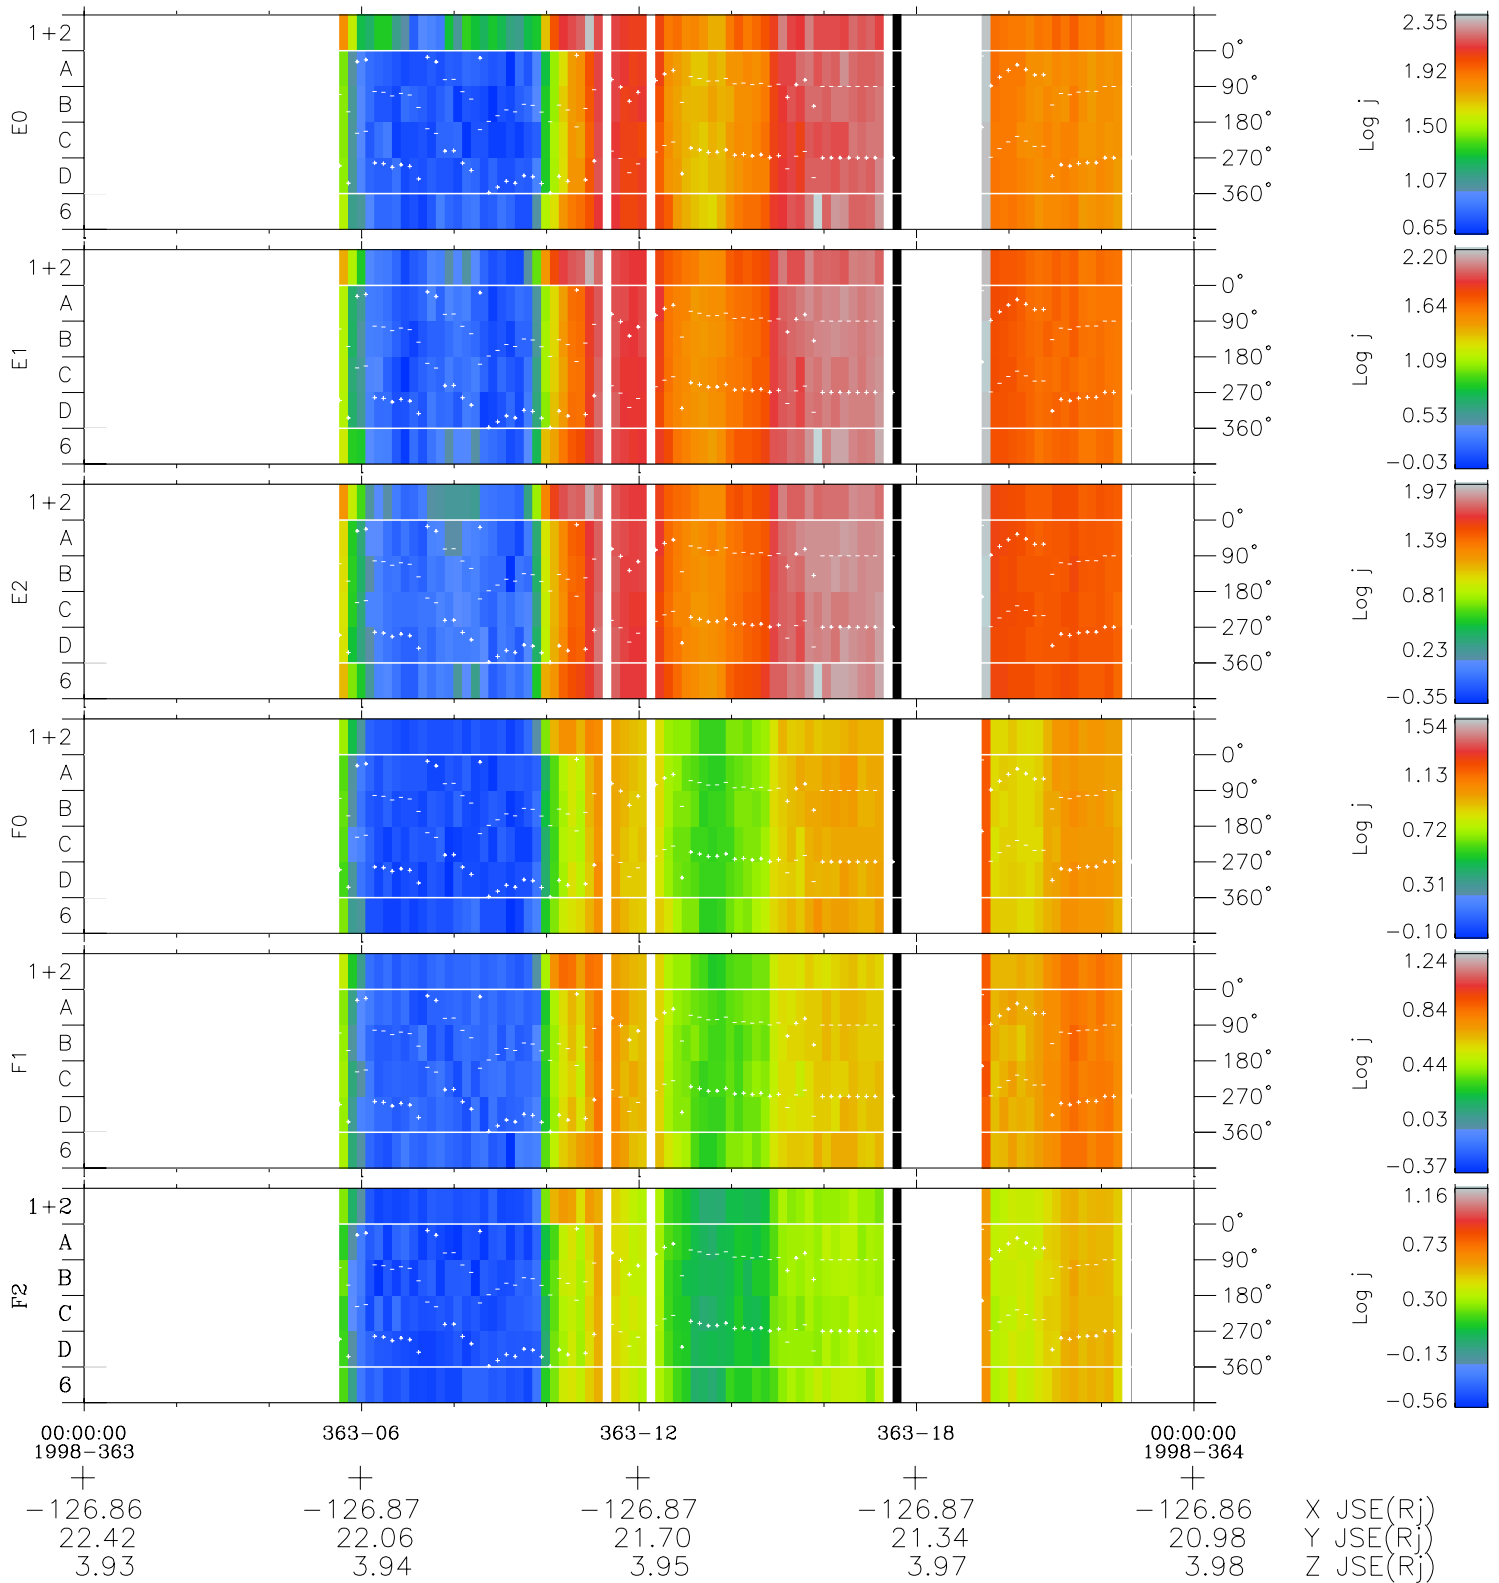

Galileo EPD Real Time Azimuth Anisotropies 98363

Software Version: RTAZIM_FLUX V 1.20
 Data Production: 06-03-00
 Plot Production: Sun Sep 16 20:18:21 2001
 Color File: wondr3
 Geofactor File: 1.1

- ◇ = Jupiter look direction
- = Corotation look direction