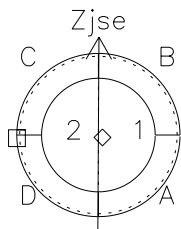

Galileo EPD Real Time Azimuth Anisotropies 98363

Software Version: RTAZIM_NORM V 1.20
Data Production: 06-03-00
Plot Production: Sun Sep 16 20:18:25 2001
Color File: wondr3
Geofactor File: 1.1

- ◇ = Jupiter look direction
- = Corotation look direction