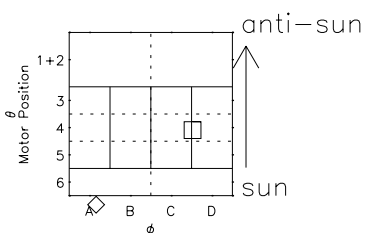

Galileo EPD Real Time Azimuth Anisotropies 98363

Software Version: RTAZIM_NORM V 1.20
Data Production: 06-03-00
Plot Production: Sun Sep 16 20:18:25 2001
Color File: wondr3
Geofactor File: 1.1

- ◇ = Jupiter look direction
- = Corotation look direction