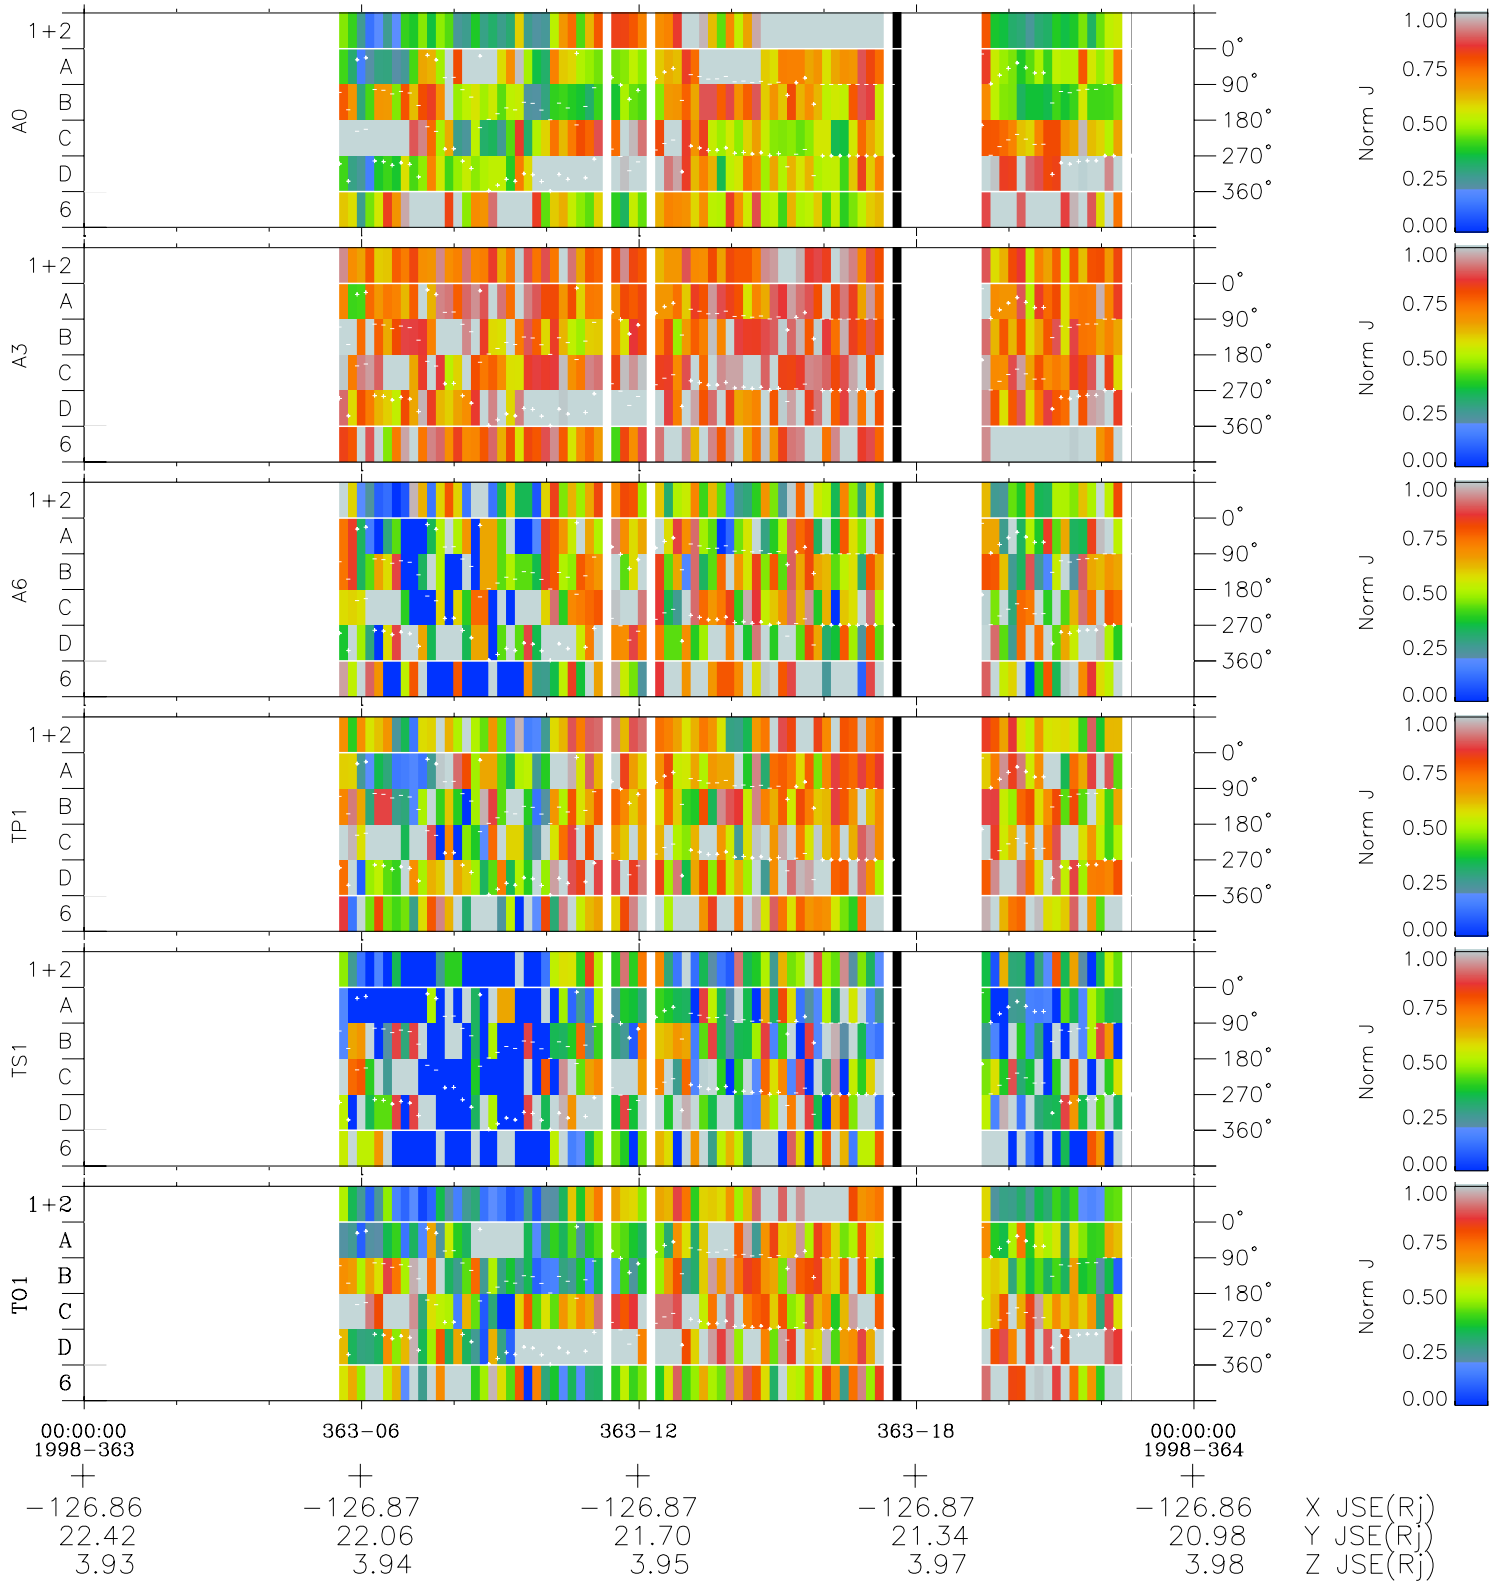

Galileo EPD Real Time Azimuth Anisotropies 98363

Software Version: RTAZIM_NORM V 1.20
Data Production: 06-03-00
Plot Production: Sun Sep 16 20:18:25 2001
Color File: wondr3
Geofactor File: 1.1

- ◇ = Jupiter look direction
- = Corotation look direction