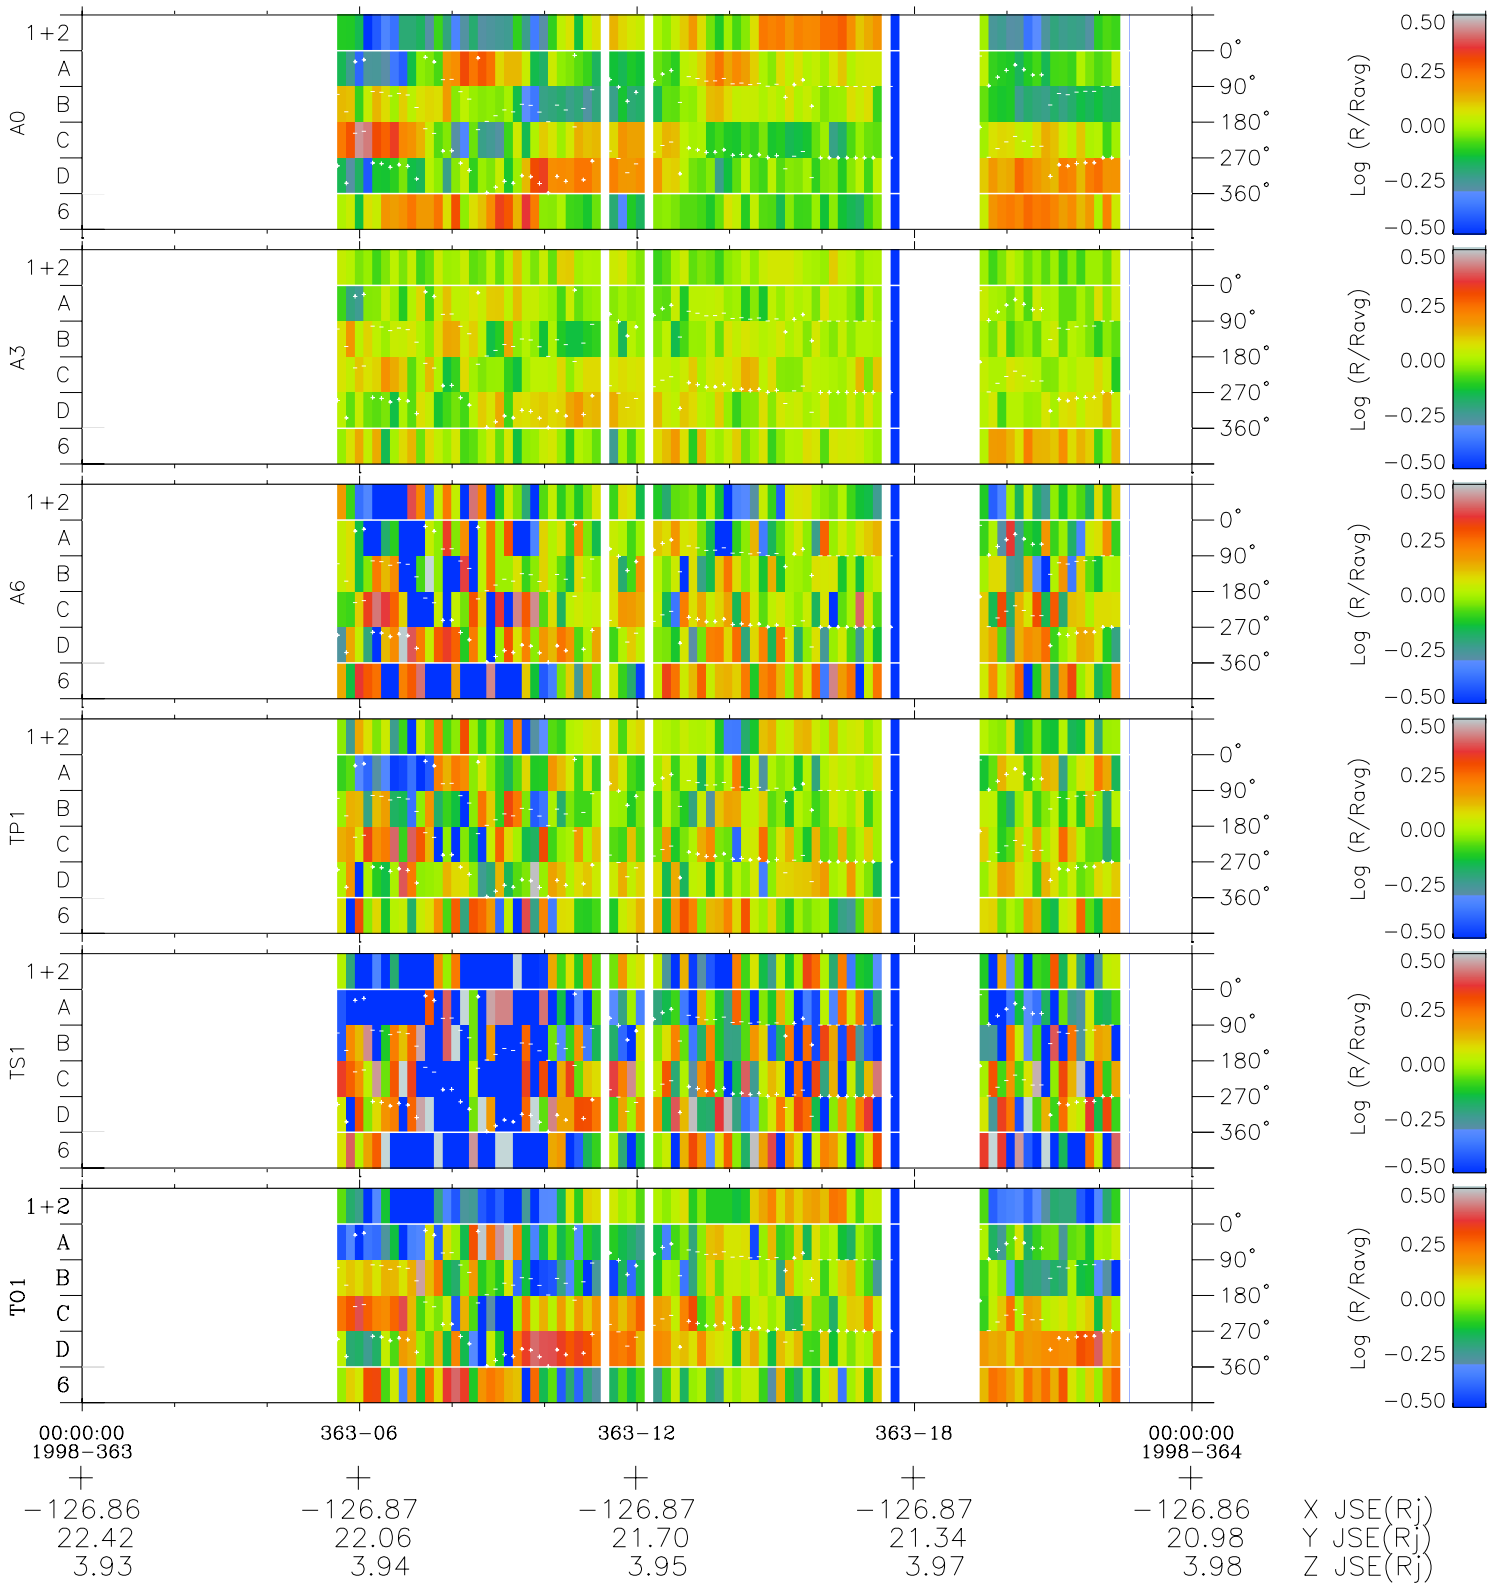

# Galileo EPD Real Time Azimuth Anisotropies 98363

Software Version: RTAZIM\_MEAN V 1.20  
 Data Production: 06-03-00  
 Plot Production: Sun Sep 16 20:18:09 2001  
 Color File: wondr3  
 Geofactor File: 1.1

- ◇ = Jupiter look direction
- = Corotation look direction