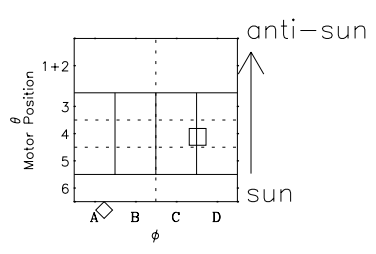

Galileo EPD Real Time Omni Spectrum 98362

Software Version: RTSPEC_OMNI V 1.20
 Data Production: 06-03-00
 Plot Production: Sun Sep 16 20:09:31 2001
 Color File: wondr3
 Geofactor File: 1.1

◇ = Jupiter look direction
 □ = Corotation look direction