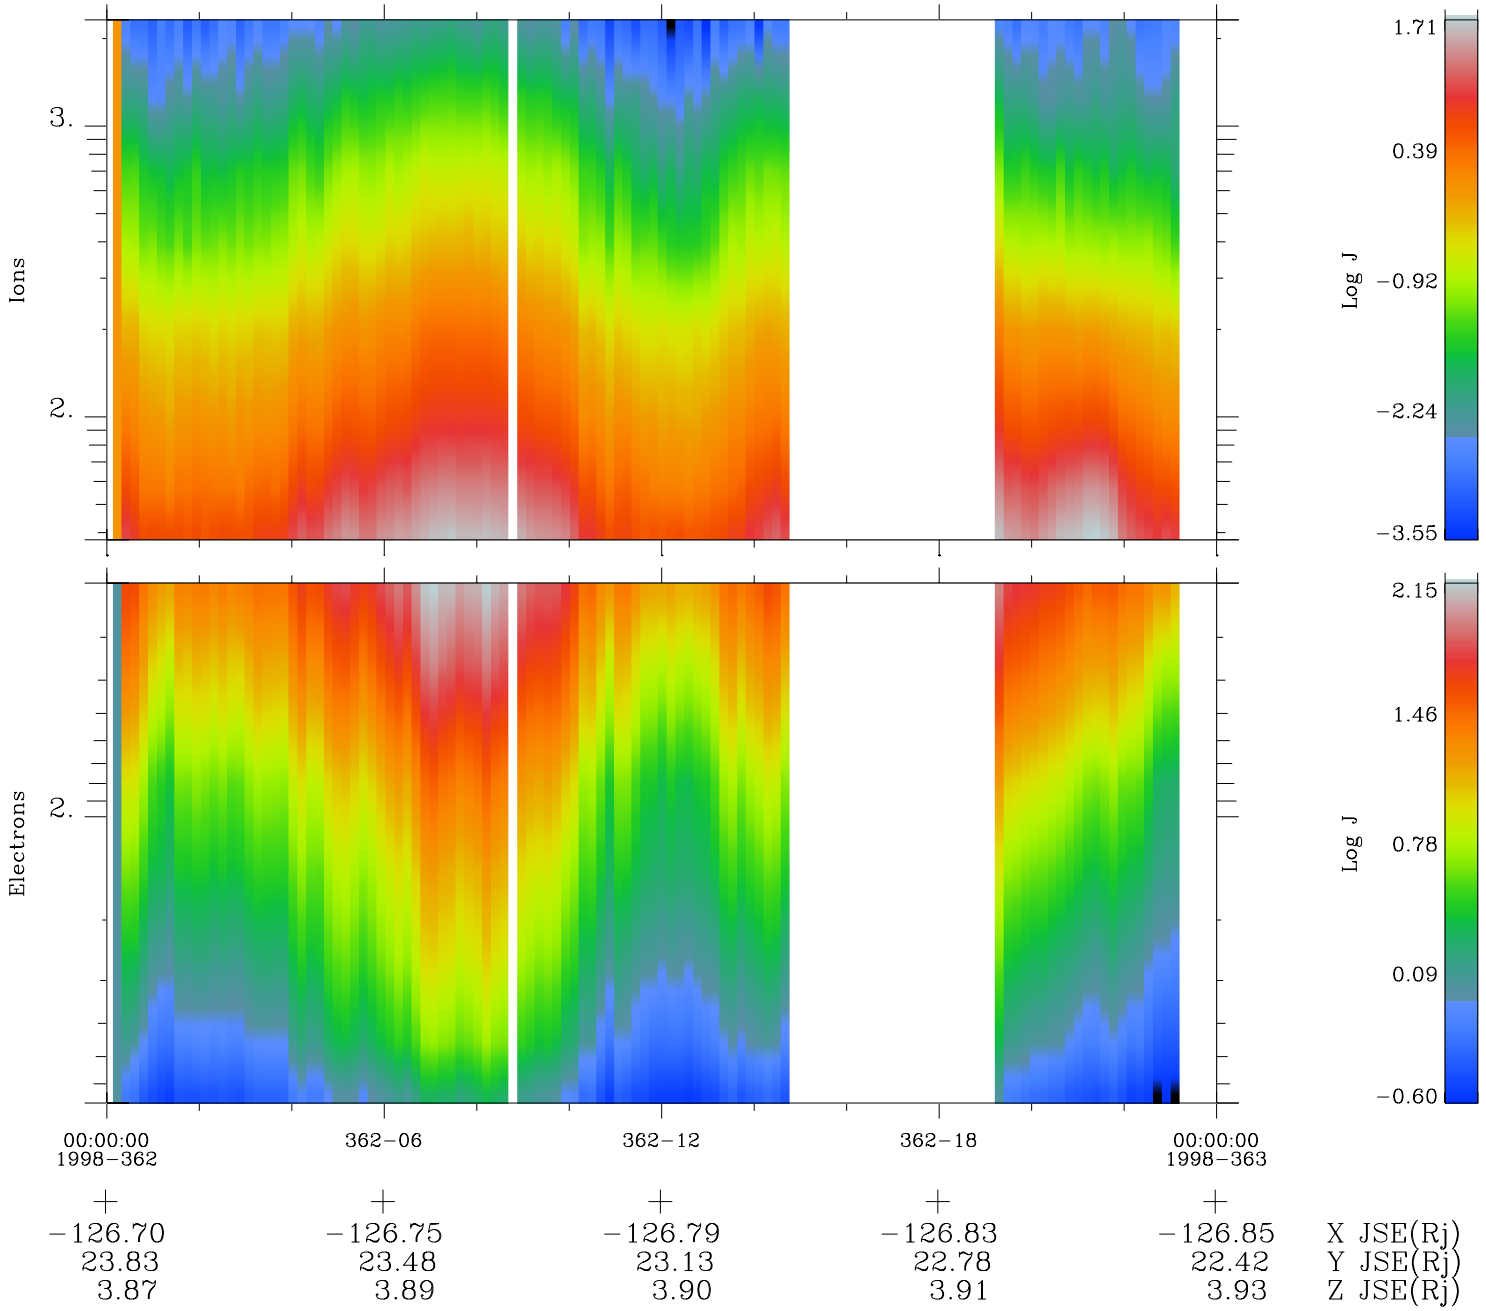

Galileo EPD Real Time Omni Spectrum 98362

Software Version: RTSPEC_OMNI V 1.20
 Data Production: 06-03-00
 Plot Production: Sun Sep 16 20:09:31 2001
 Color File: wondr3
 Geofactor File: 1.1

◇ = Jupiter look direction
 □ = Corotation look direction