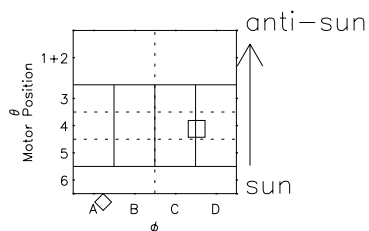

Galileo EPD Real Time R6 Ions Spectra 98362

Software Version: RTSPEC_R6 V 1.20
 Data Production: 06-03-00
 Plot Production: Sun Sep 16 20:09:21 2001
 Color File: wondr3
 Geofactor File: 1.1

- ◇ = Jupiter look direction
- = Corotation look direction