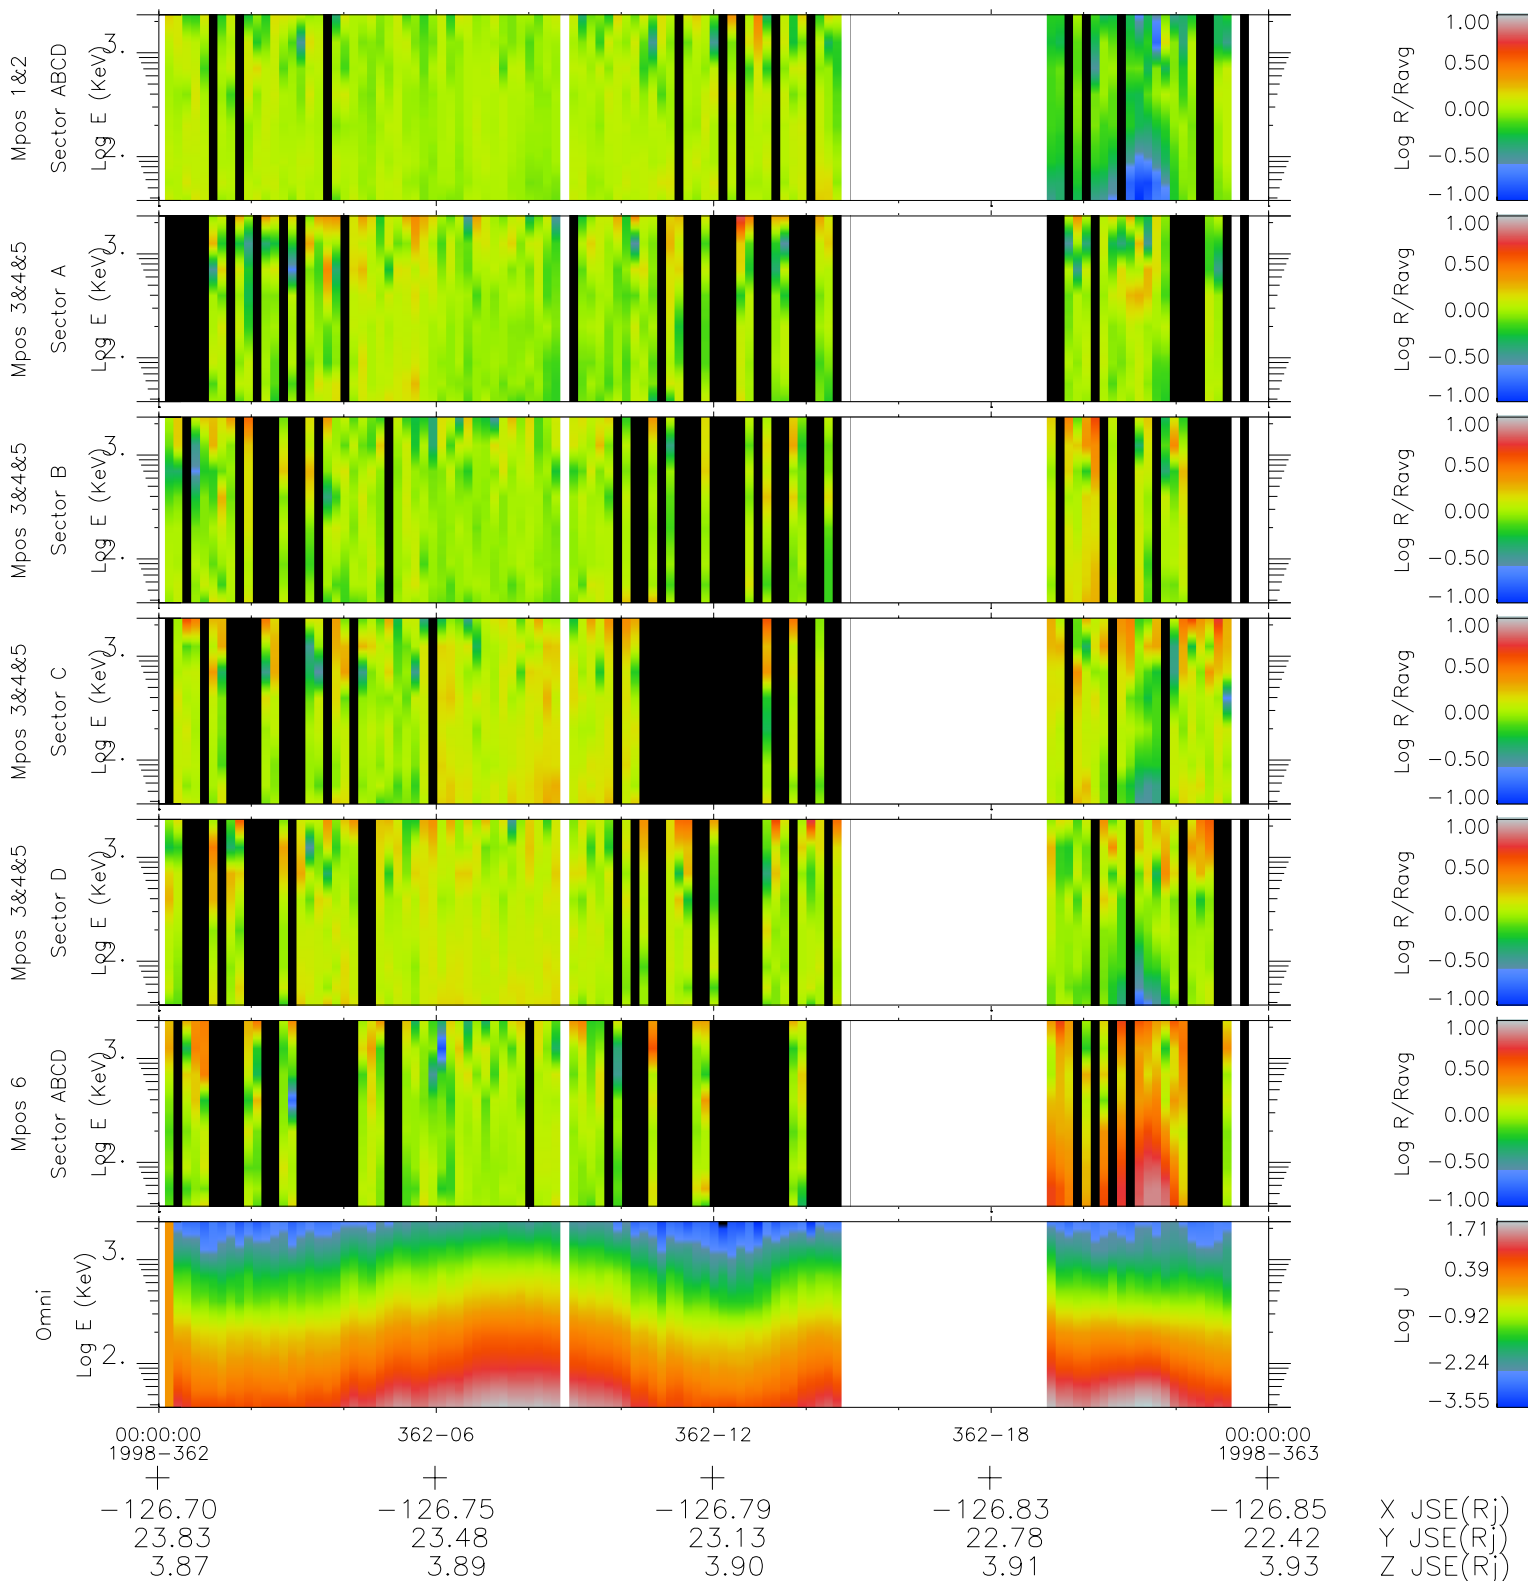

Galileo EPD Real Time R6 Ions Spectra 98362

Software Version: RTSPEC_R6 V 1.20
 Data Production: 06-03-00
 Plot Production: Sun Sep 16 20:09:21 2001
 Color File: wondr3
 Geofactor File: 1.1

- ◇ = Jupiter look direction
- = Corotation look direction