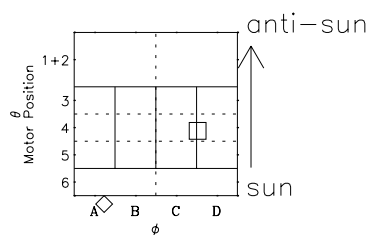

Galileo EPD Real-Time Omni 98362

Software Version: RTLINE_OMNI V 1.20
Data Production: 06-03-00
Plot Production: Sun Sep 16 20:11:10 2001

- ◇ = Jupiter look direction
- = Corotation look direction