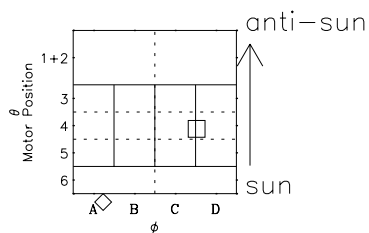

Galileo EPD Real-Time Omni 98362

Software Version: RTLINE_OMNI V 1.20
Data Production: 06-03-00
Plot Production: Sun Sep 16 20:11:10 2001

- ◇ = Jupiter look direction
- = Corotation look direction