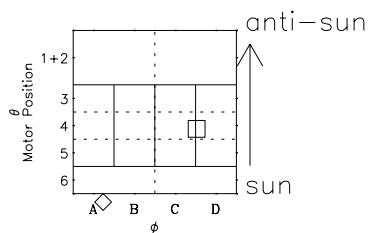

Galileo EPD Real-Time Omni 98362

Software Version: RTLINE_OMNI V 1.20
Data Production: 06-03-00
Plot Production: Sun Sep 16 20:11:09 2001

- ◇ = Jupiter look direction
- = Corotation look direction