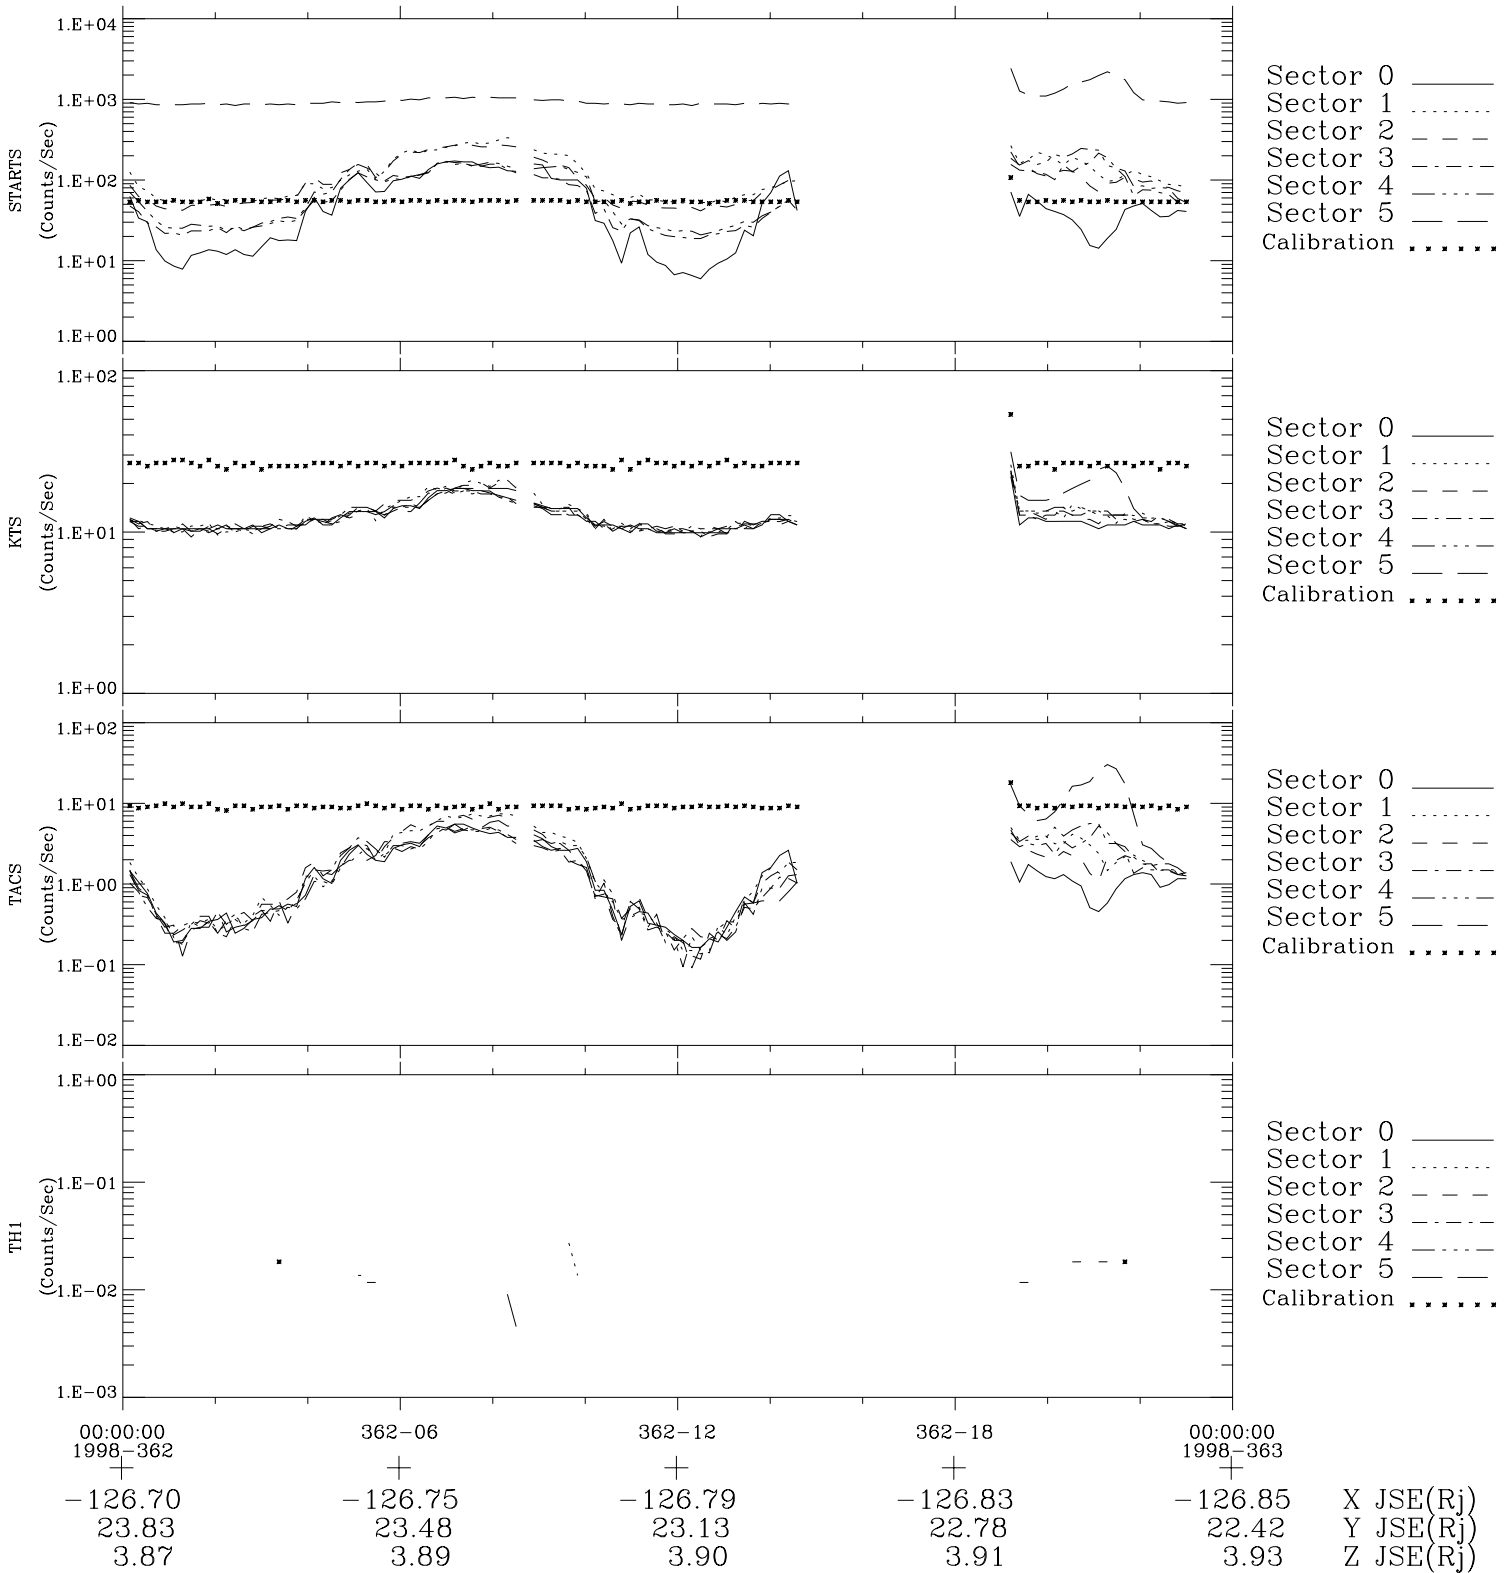

Galileo EPD Real-Time Six-Sector 98362

Software Version: RTLINE_R6 V 1.20
Data Production: 06-03-00
Plot Production: Sun Sep 16 20:11:17 2001

◇ = Jupiter look direction
□ = Corotation look direction