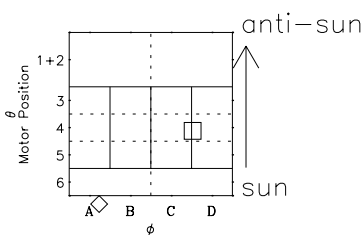

Galileo EPD Real-Time Six-Sector 98362

Software Version: RTLINE_R6 V 1.20
Data Production: 06-03-00
Plot Production: Sun Sep 16 20:11:17 2001

◇ = Jupiter look direction
□ = Corotation look direction