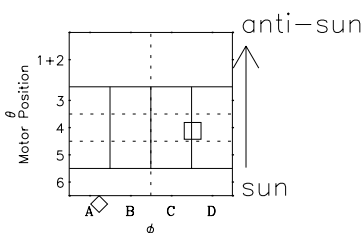

Galileo EPD Real-Time Six-Sector 98362

Software Version: RTLINE_R6 V 1.20
Data Production: 06-03-00
Plot Production: Sun Sep 16 20:11:15 2001

◇ = Jupiter look direction
□ = Corotation look direction