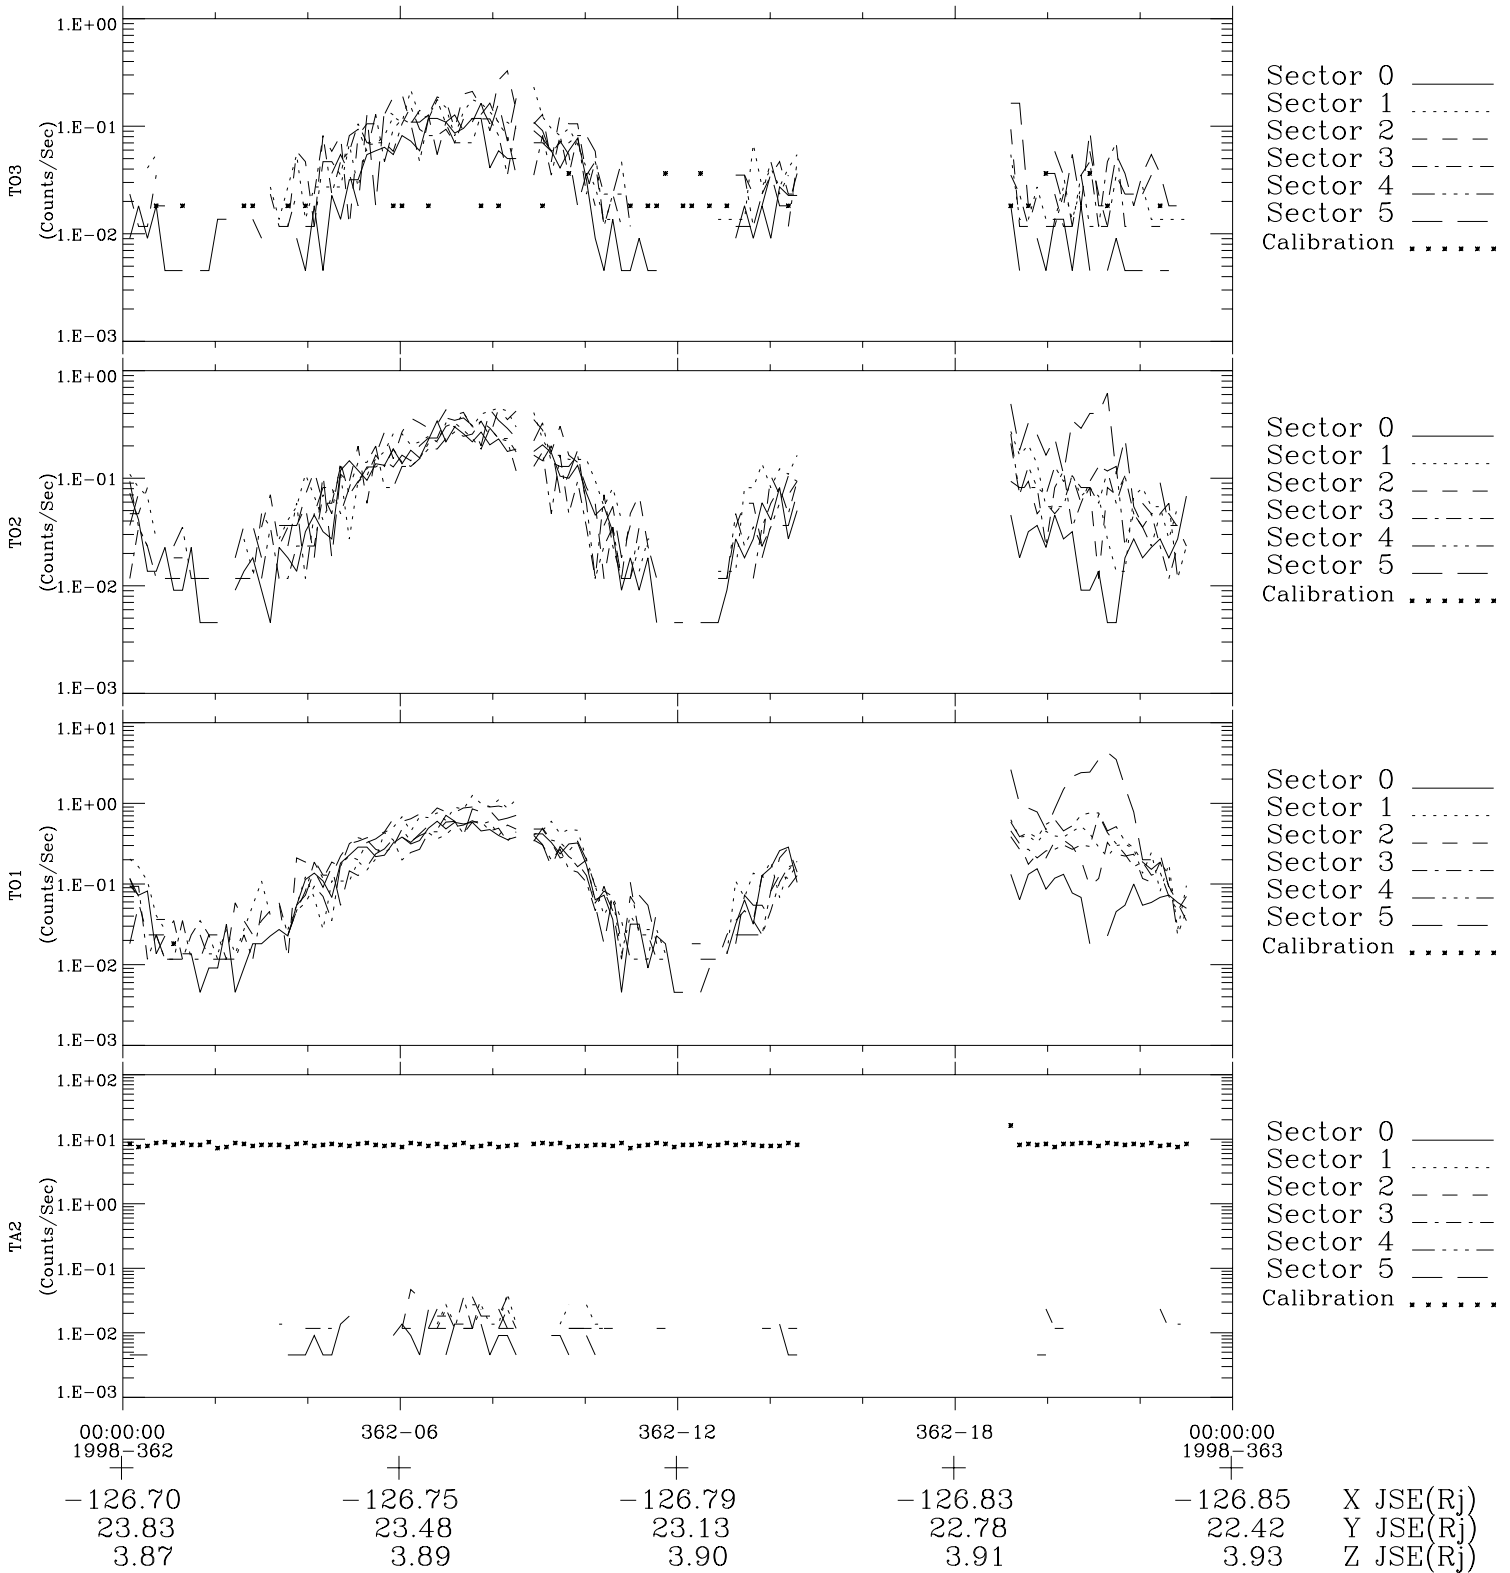

Galileo EPD Real-Time Six-Sector 98362

Software Version: RTLINE_R6 V 1.20
Data Production: 06-03-00
Plot Production: Sun Sep 16 20:11:15 2001

◇ = Jupiter look direction
□ = Corotation look direction