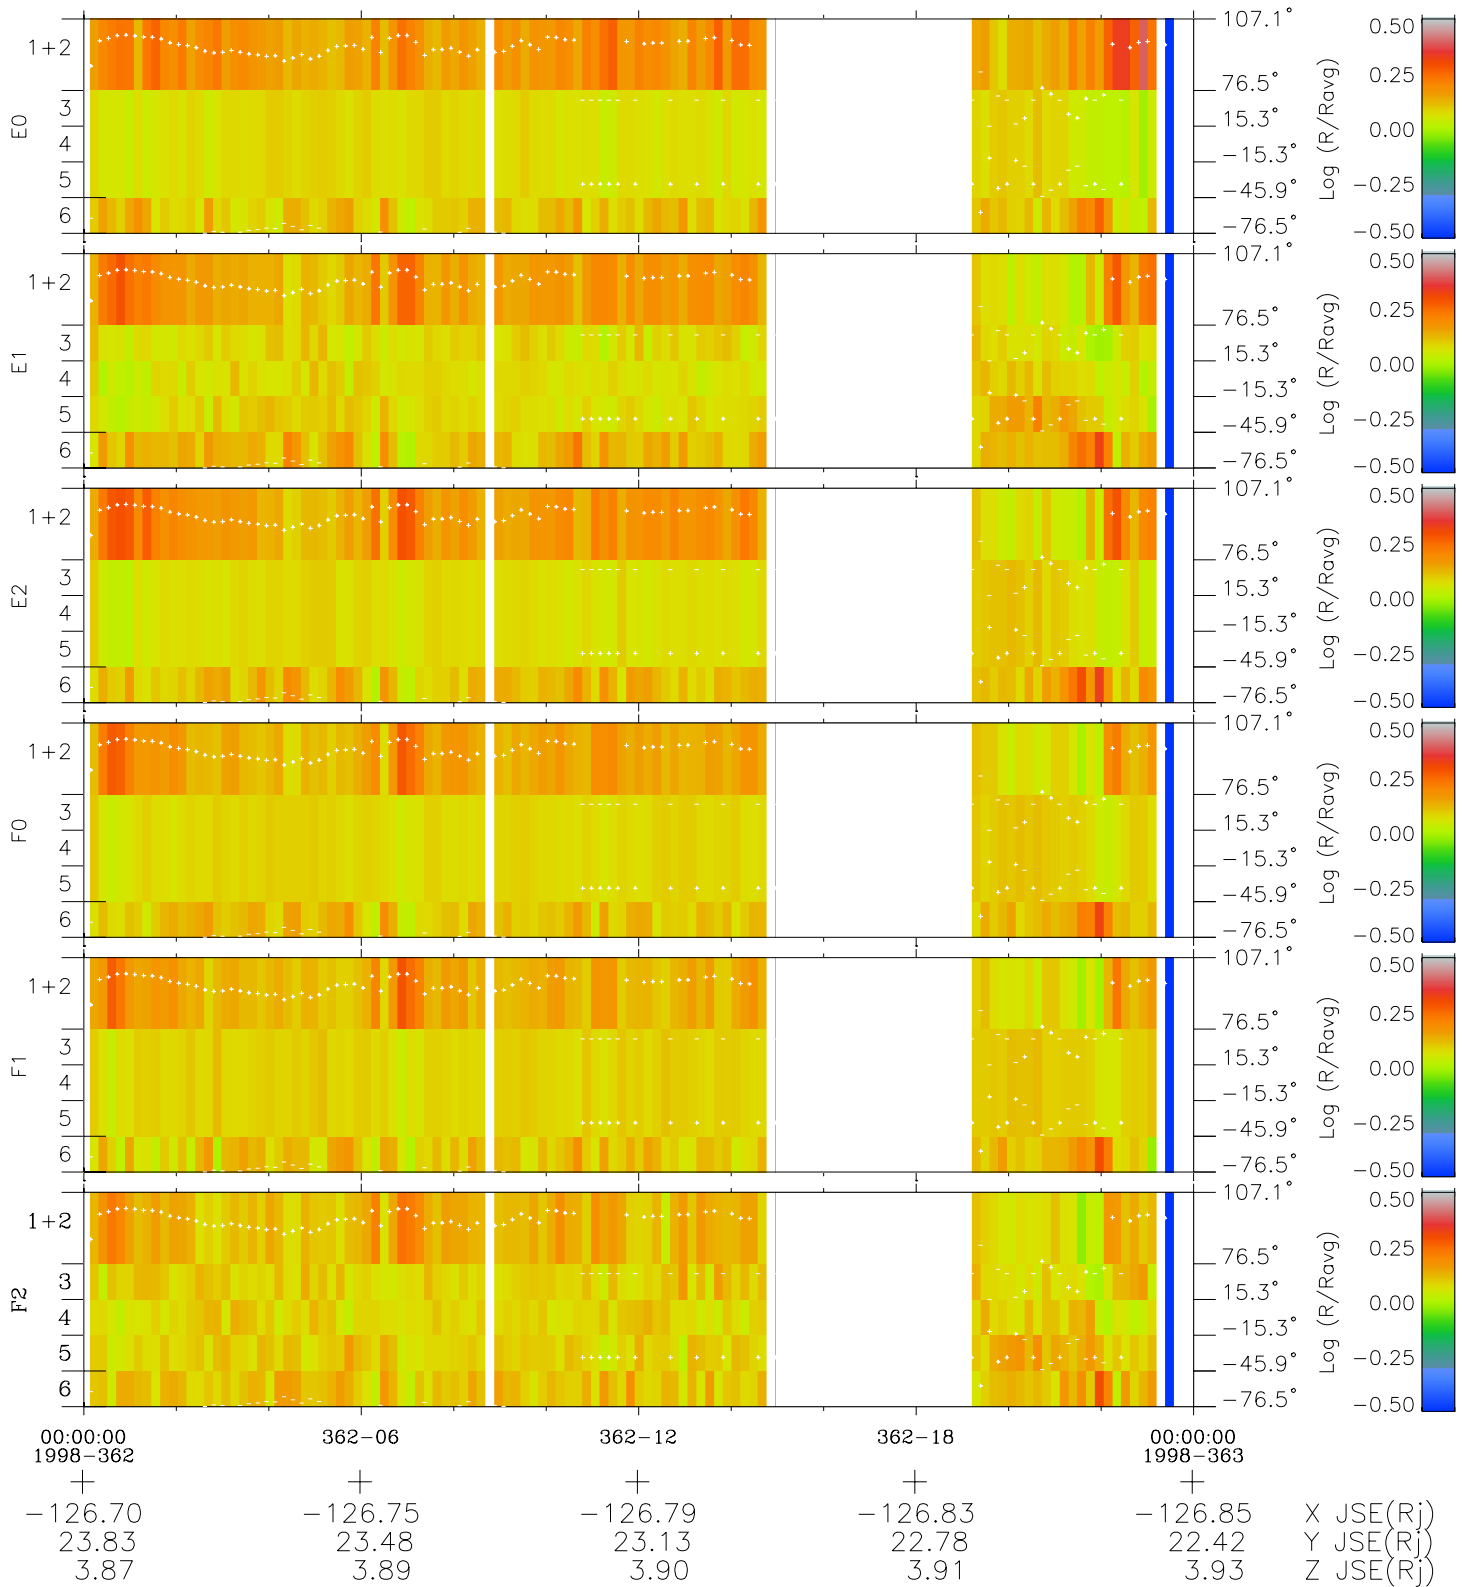

Galileo EPD Real Elevation Anisotropies 98362

Software Version: RTELEV_MEAN V 1.20
 Data Production: 06-03-00
 Plot Production: Sun Sep 16 20:10:19 2001
 Color File: wondr3
 Geofactor File: 1.1

- ◇ = Jupiter look direction
- = Corotation look direction