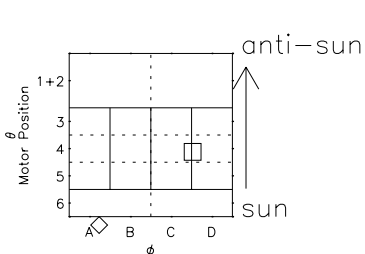

Galileo EPD Real Elevation Anisotropies 98362

Software Version: RTELEV_MEAN V 1.20
 Data Production: 06-03-00
 Plot Production: Sun Sep 16 20:10:19 2001
 Color File: wondr3
 Geofactor File: 1.1

- ◇ = Jupiter look direction
- = Corotation look direction