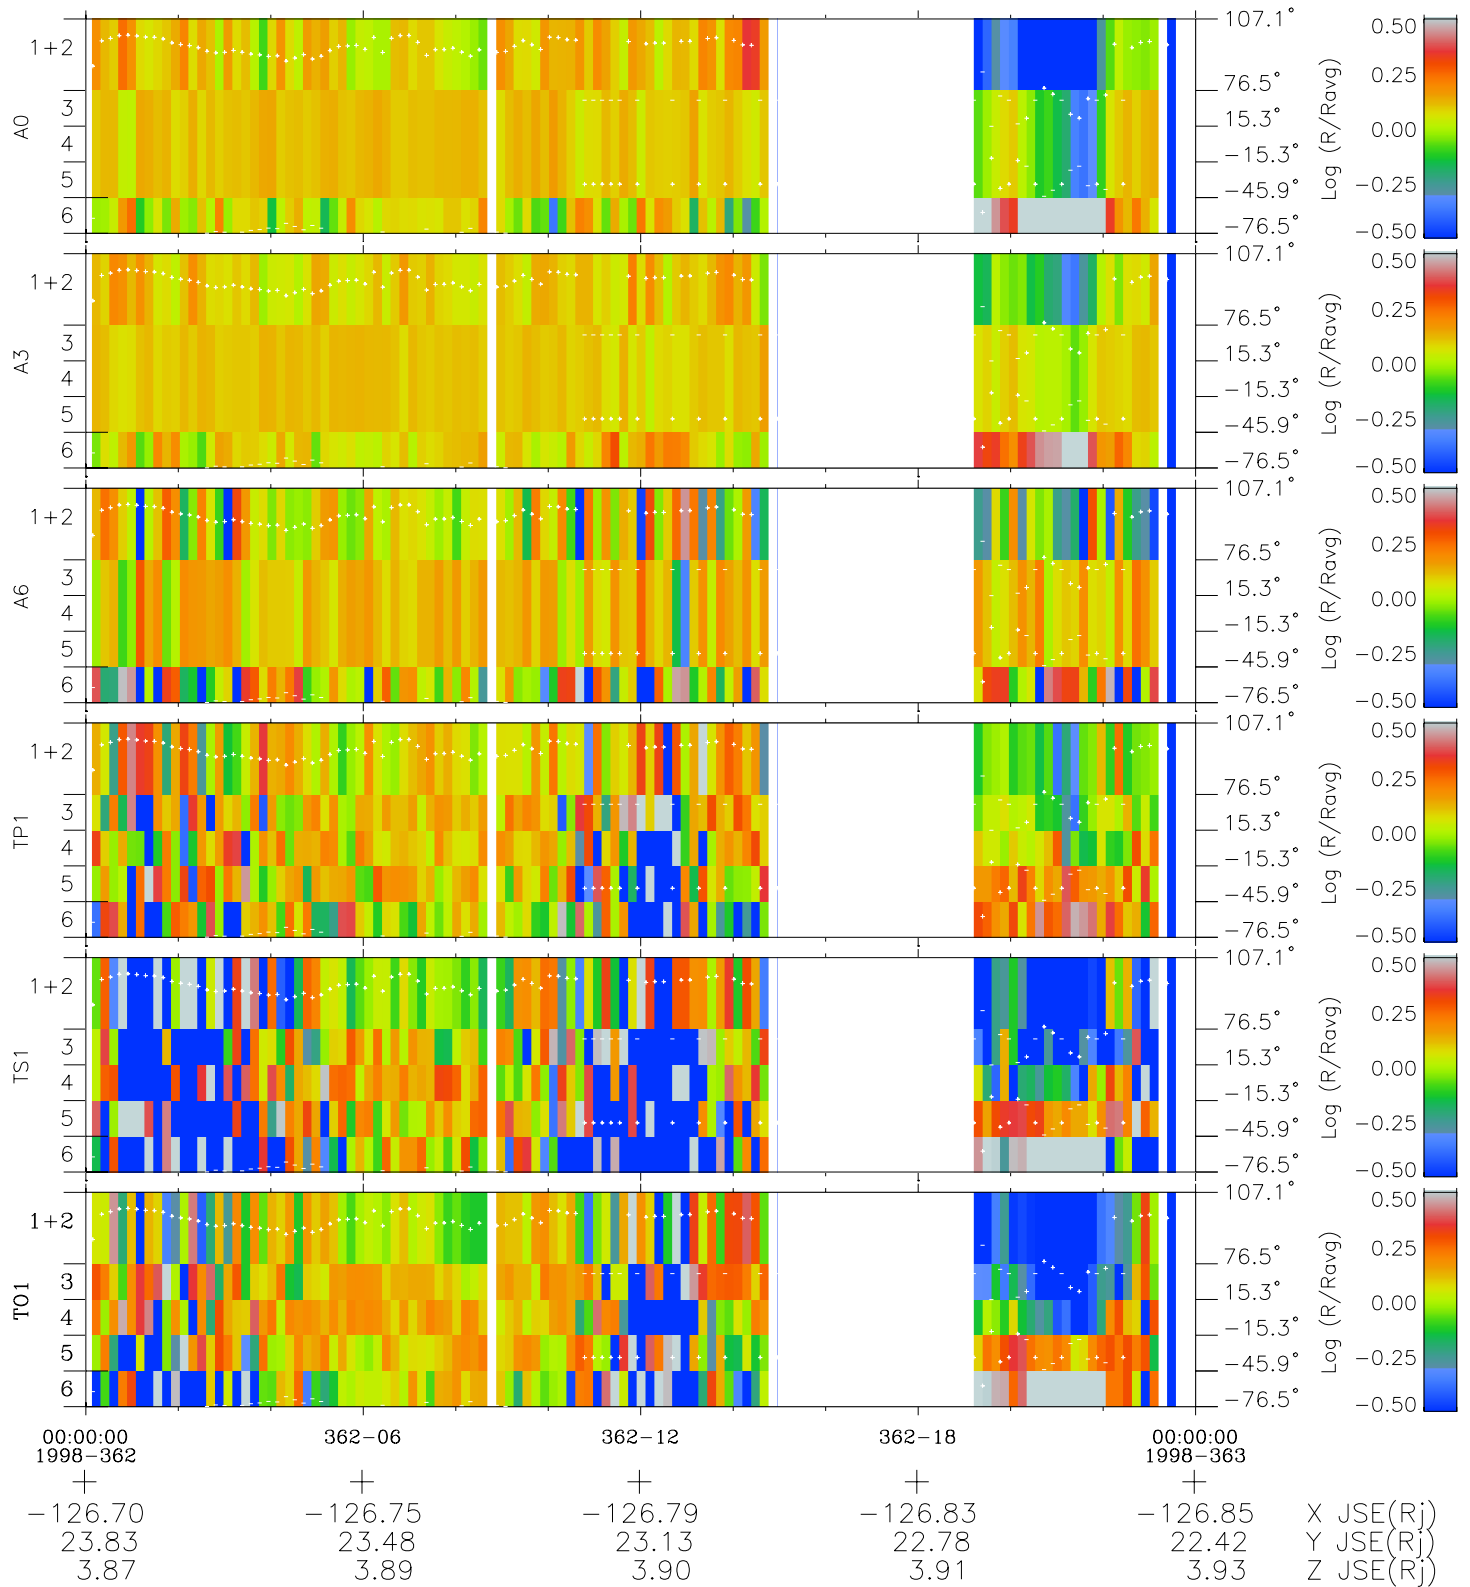

Galileo EPD Real Elevation Anisotropies 98362

Software Version: RTELEV_MEAN V 1.20
Data Production: 06-03-00
Plot Production: Sun Sep 16 20:10:14 2001
Color File: wondr3
Geofactor File: 1.1

- ◇ = Jupiter look direction
- = Corotation look direction