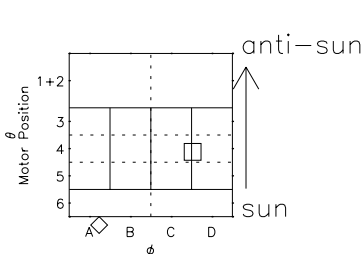

Galileo EPD Real Elevation Anisotropies 98362

Software Version: RTELEV_FLUX V 1.20
Data Production: 06-03-00
Plot Production: Sun Sep 16 20:10:23 2001
Color File: wondr3
Geofactor File: 1.1

- ◇ = Jupiter look direction
- = Corotation look direction