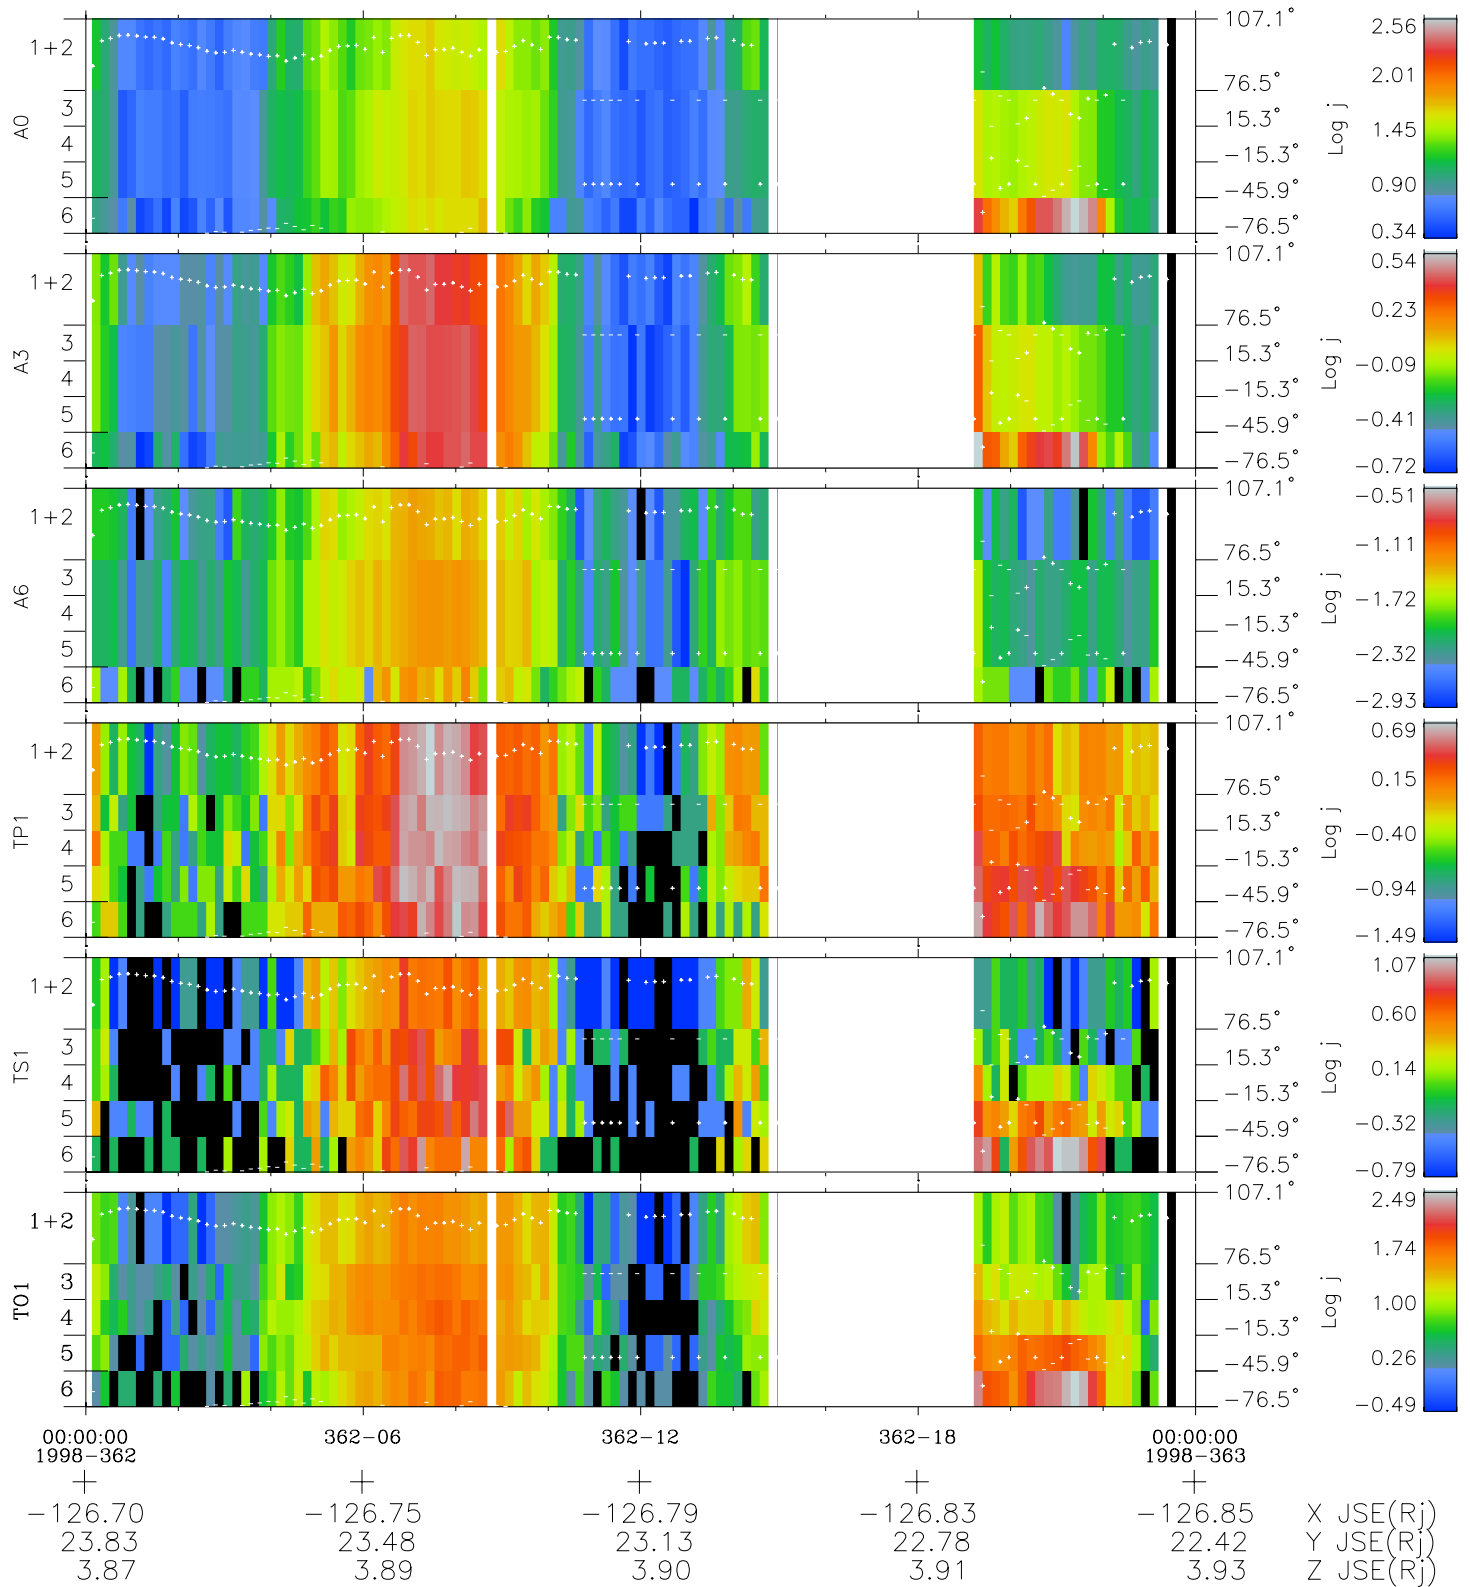

Galileo EPD Real Elevation Anisotropies 98362

Software Version: RTELEV_FLUX V 1.20
Data Production: 06-03-00
Plot Production: Sun Sep 16 20:10:23 2001
Color File: wondr3
Geofactor File: 1.1

- ◇ = Jupiter look direction
- = Corotation look direction