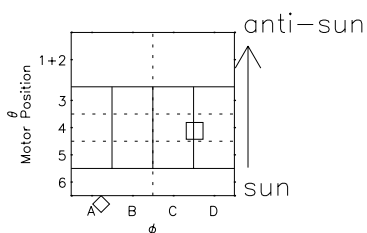

Galileo EPD Real Time Azimuth Anisotropies 98362

Software Version: RTAZIM_FLUX V 1.20
 Data Production: 06-03-00
 Plot Production: Sun Sep 16 20:10:51 2001
 Color File: wondr3
 Geofactor File: 1.1

◇ = Jupiter look direction
 □ = Corotation look direction