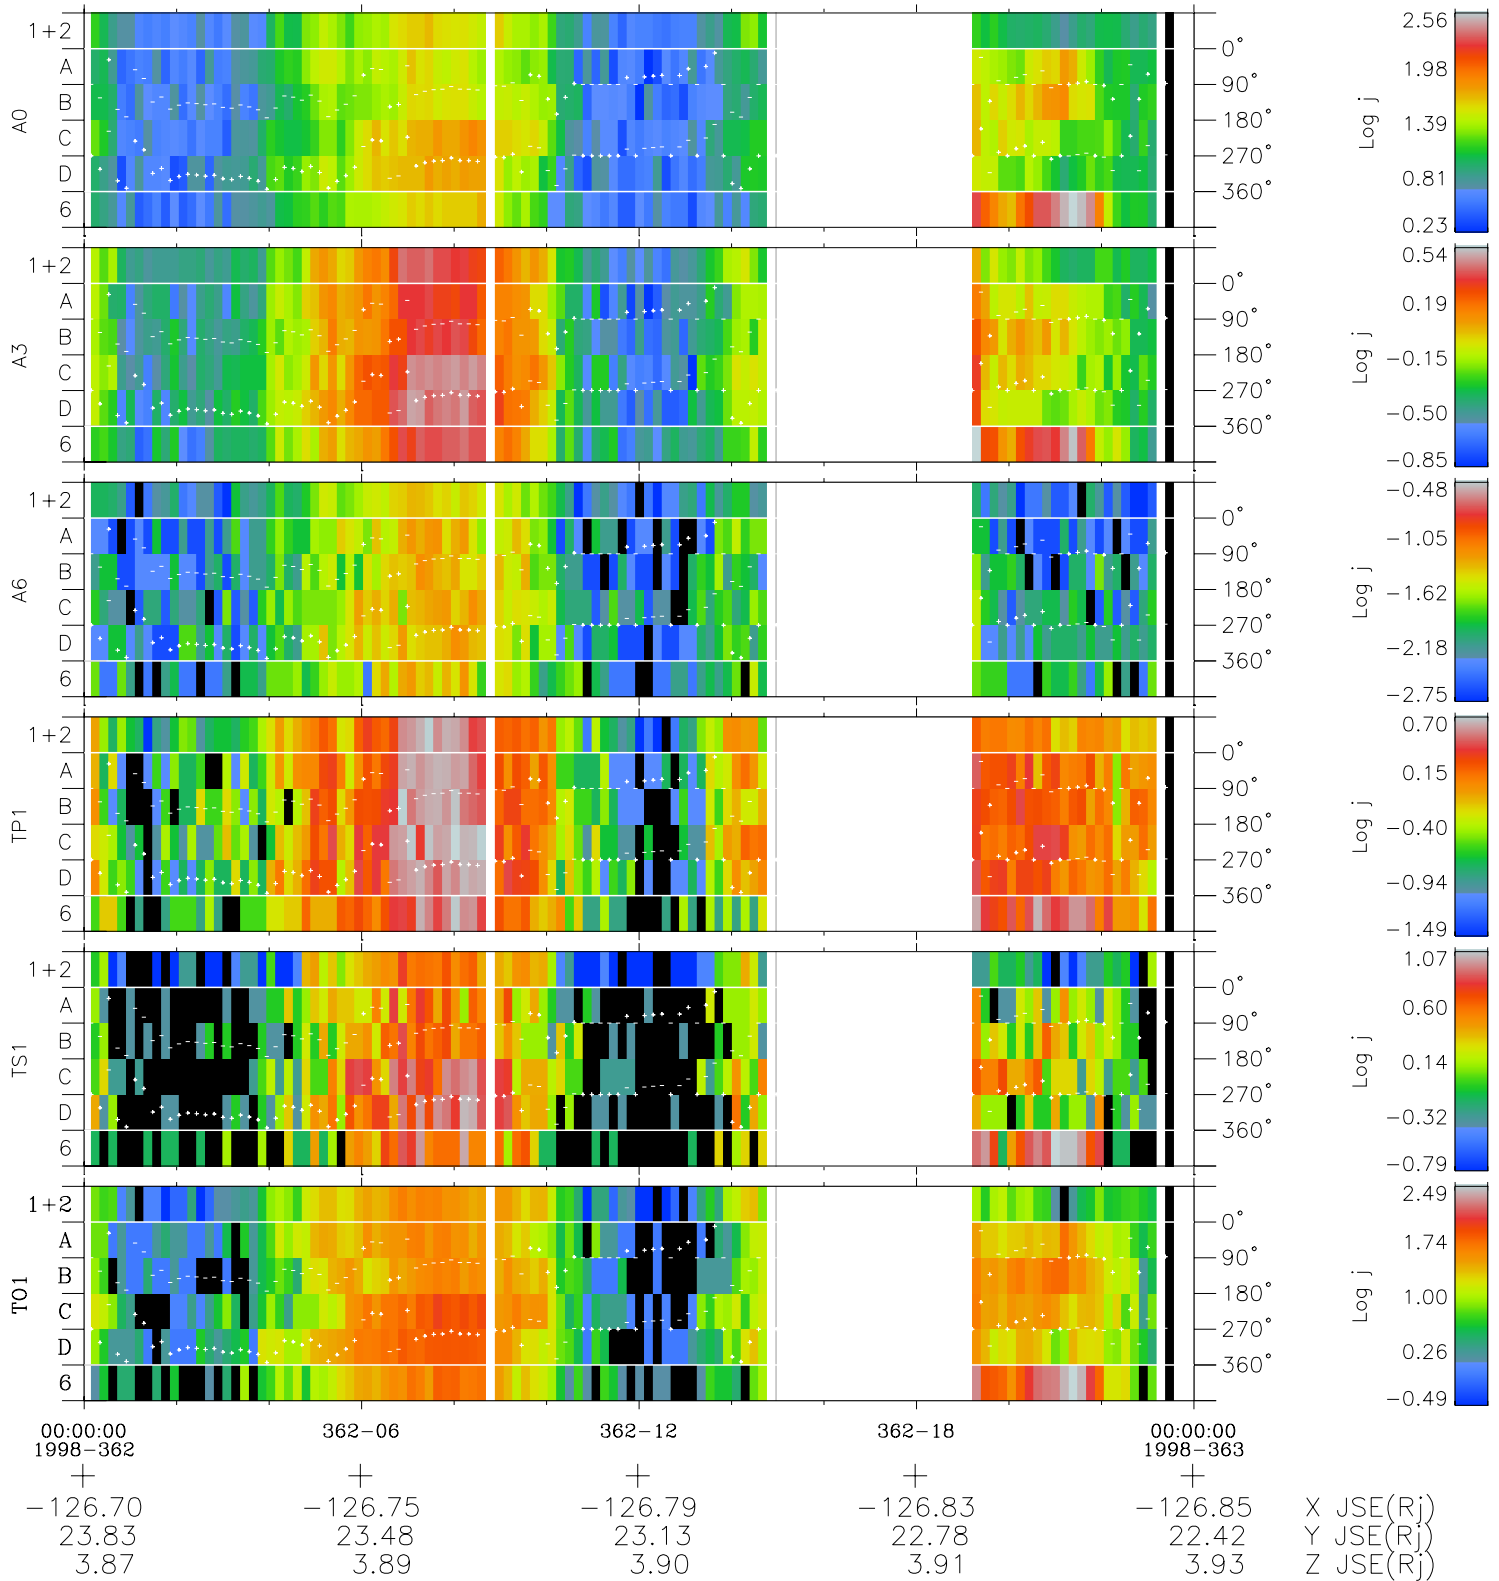

Galileo EPD Real Time Azimuth Anisotropies 98362

Software Version: RTAZIM_FLUX V 1.20
 Data Production: 06-03-00
 Plot Production: Sun Sep 16 20:10:51 2001
 Color File: wondr3
 Geofactor File: 1.1

◇ = Jupiter look direction
 □ = Corotation look direction