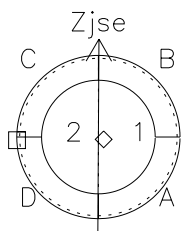

Galileo EPD Real Time Azimuth Anisotropies 98362

Software Version: RTAZIM_FLUX V 1.20
 Data Production: 06-03-00
 Plot Production: Sun Sep 16 20:10:51 2001
 Color File: wondr3
 Geofactor File: 1.1

◇ = Jupiter look direction
 □ = Corotation look direction