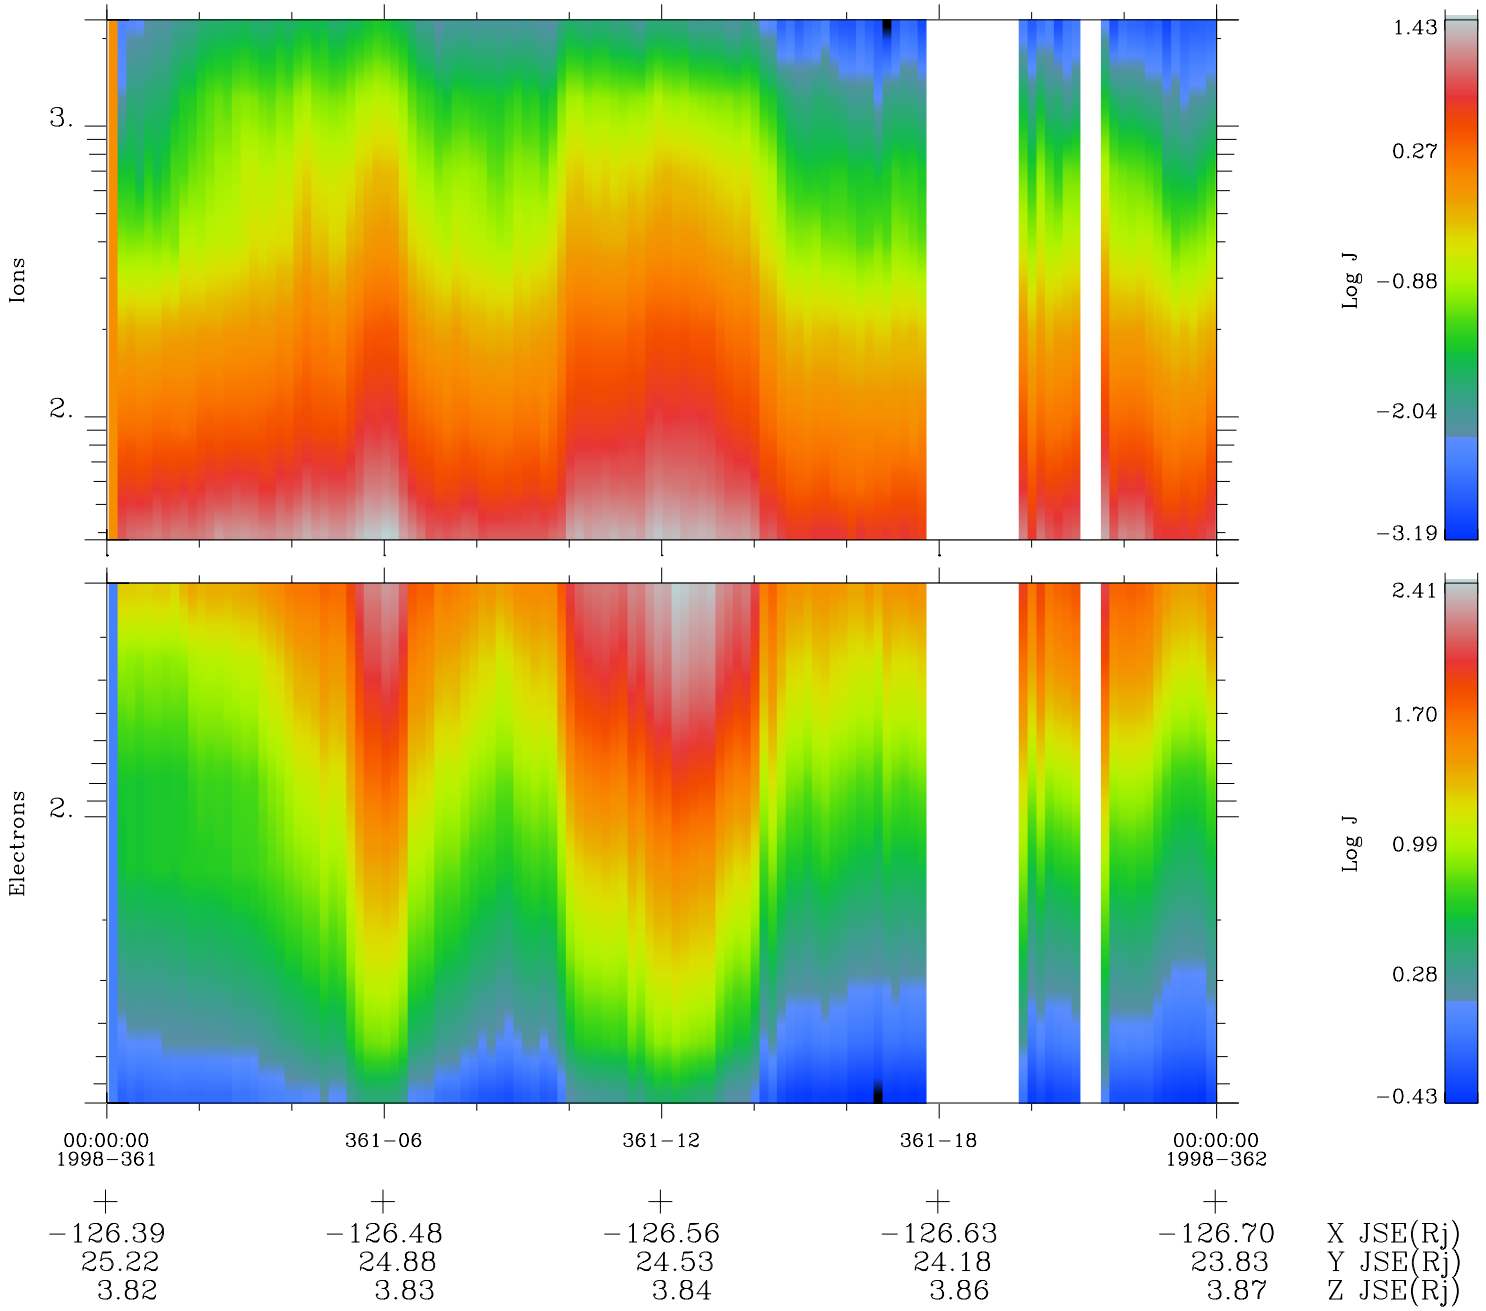

Galileo EPD Real Time Omni Spectrum 98361

Software Version: RTSPEC_OMNI V 1.20
 Data Production: 06-03-00
 Plot Production: Sun Sep 16 20:01:42 2001
 Color File: wondr3
 Geofactor File: 1.1

◇ = Jupiter look direction
 □ = Corotation look direction