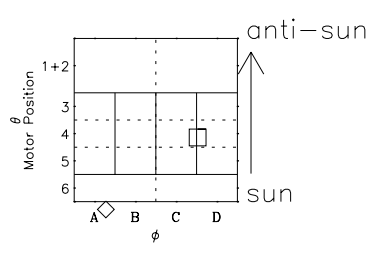

Galileo EPD Real Time Omni Spectrum 98361

Software Version: RTSPEC_OMNI V 1.20
 Data Production: 06-03-00
 Plot Production: Sun Sep 16 20:01:42 2001
 Color File: wondr3
 Geofactor File: 1.1

◇ = Jupiter look direction
 □ = Corotation look direction