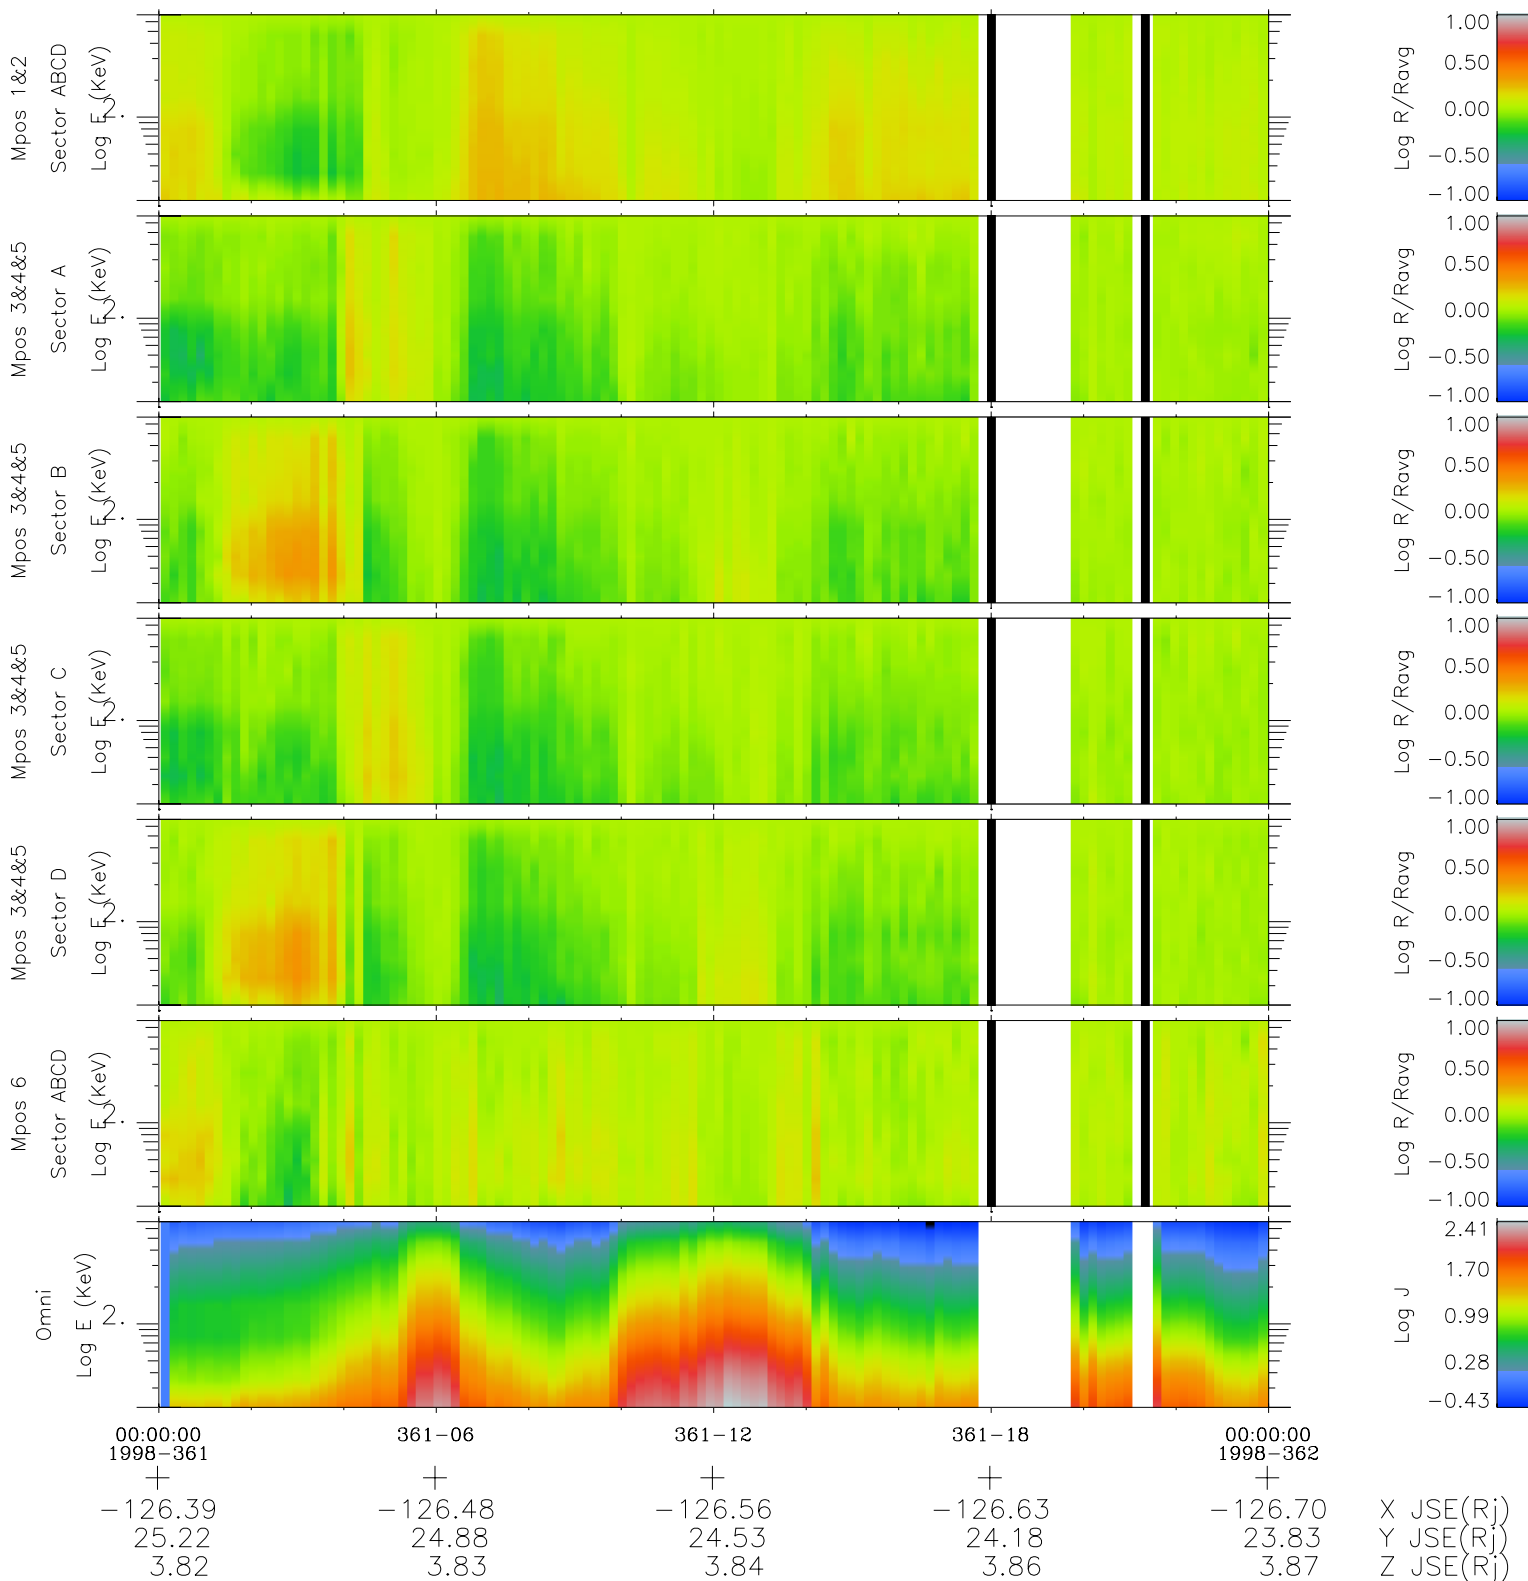

# Galileo EPD Real Time R6 Electrons Spectra 98361

Software Version: RTSPEC\_R6 V 1.20  
 Data Production: 06-03-00  
 Plot Production: Sun Sep 16 20:01:36 2001  
 Color File: wondr3  
 Geofactor File: 1.1

- ◇ = Jupiter look direction
- = Corotation look direction