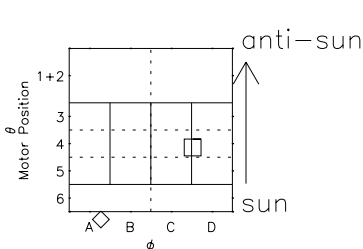

Galileo EPD Real Time R6 Ions Spectra 98361

Software Version: RTSPEC_R6 V 1.20
 Data Production: 06-03-00
 Plot Production: Sun Sep 16 20:01:30 2001
 Color File: wondr3
 Geofactor File: 1.1

- ◇ = Jupiter look direction
- = Corotation look direction