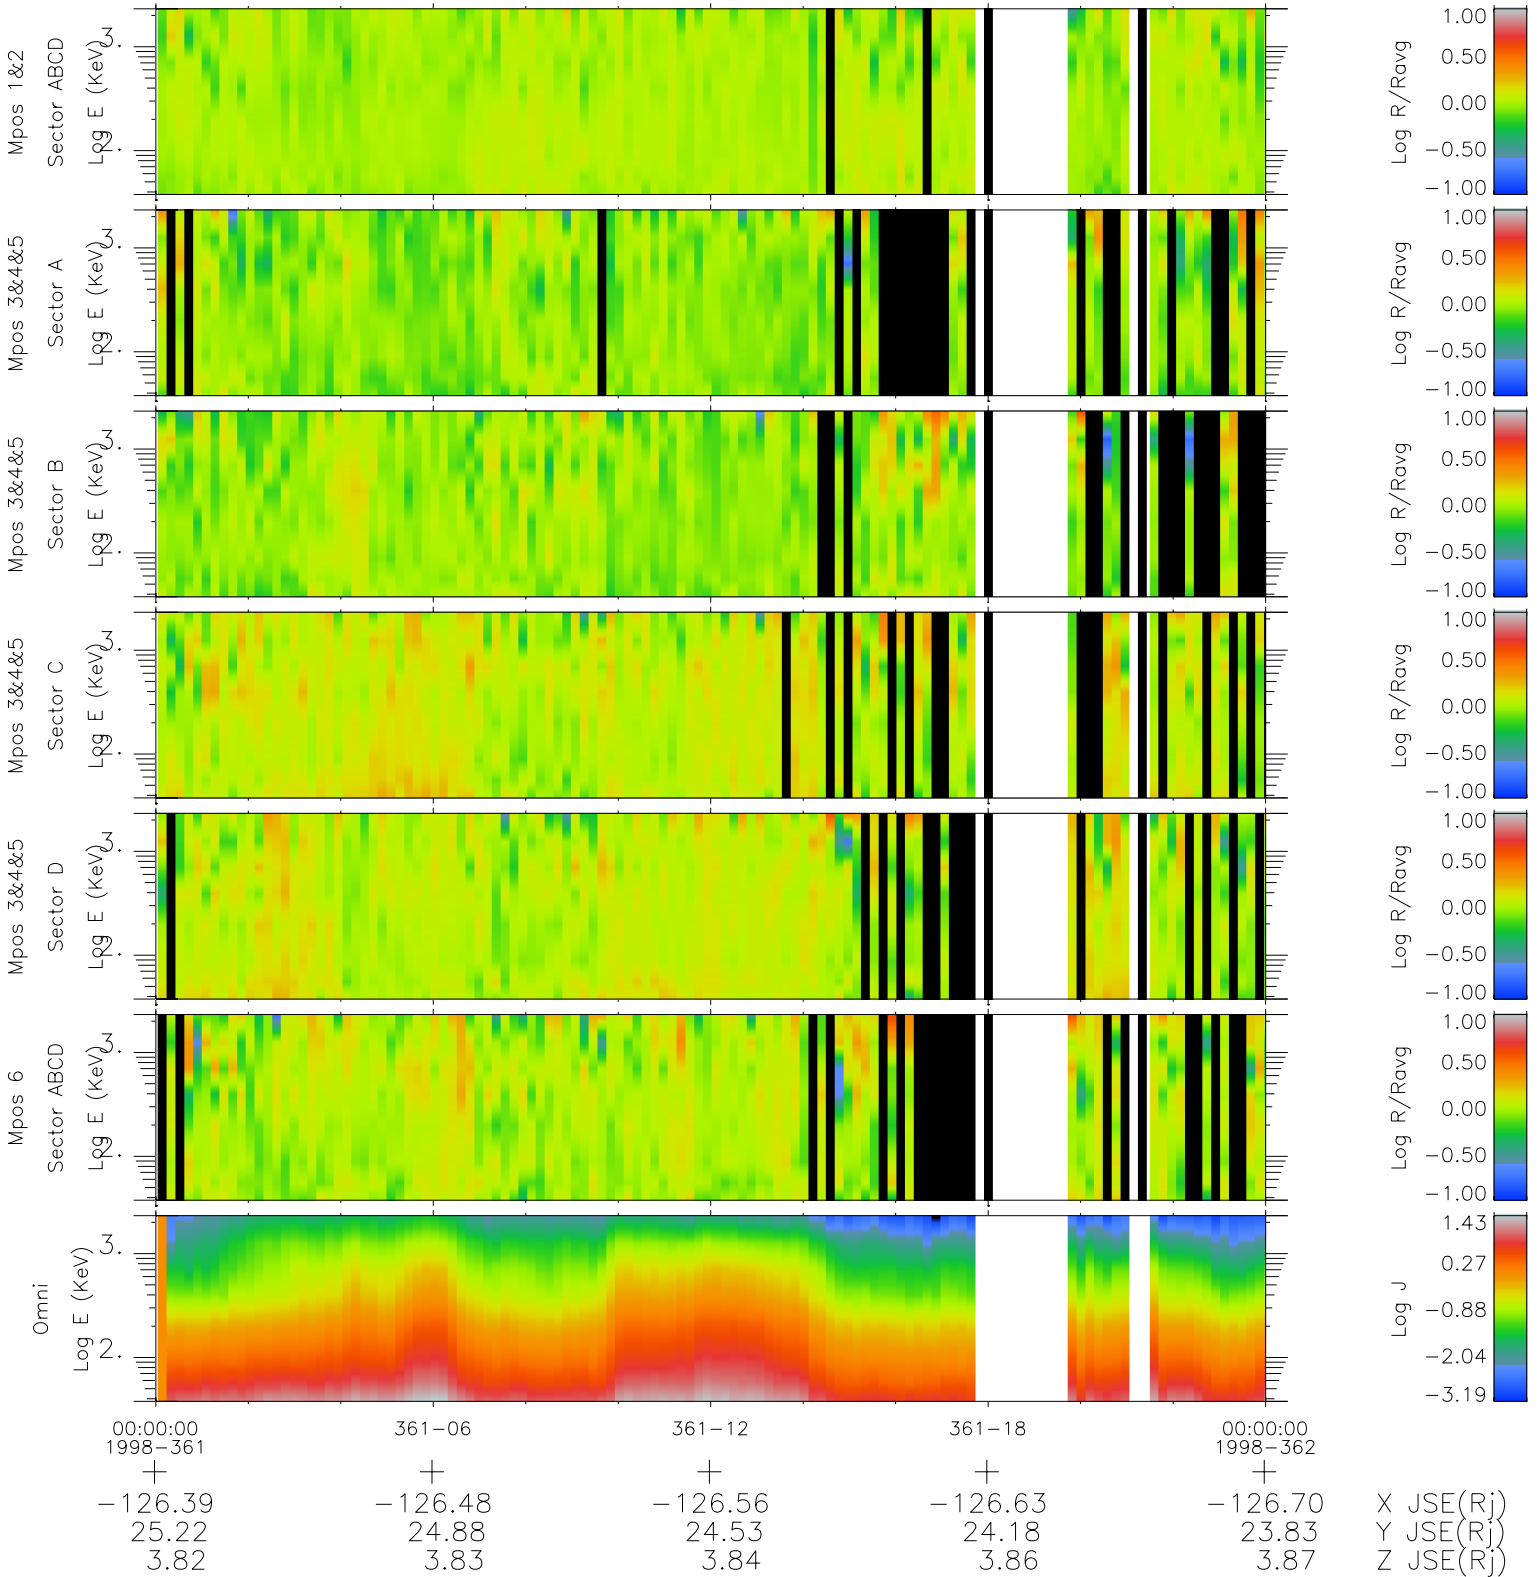

Galileo EPD Real Time R6 Ions Spectra 98361

Software Version: RTSPEC_R6 V 1.20
 Data Production: 06-03-00
 Plot Production: Sun Sep 16 20:01:30 2001
 Color File: wondr3
 Geofactor File: 1.1

- ◇ = Jupiter look direction
- = Corotation look direction