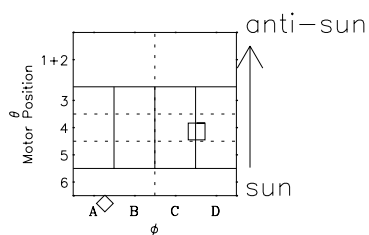

# Galileo EPD Real-Time Omni 98361

Software Version: RTLINE\_OMNI V 1.20  
Data Production: 06-03-00  
Plot Production: Sun Sep 16 20:03:33 2001

- ◇ = Jupiter look direction
- = Corotation look direction