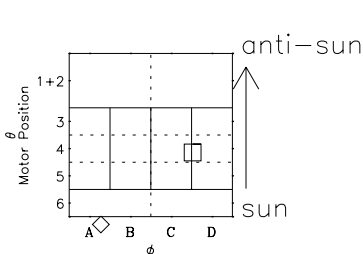

Galileo EPD Real-Time Six-Sector 98361

Software Version: RTLINE_R6 V 1.20
Data Production: 06-03-00
Plot Production: Sun Sep 16 20:03:39 2001

◇ = Jupiter look direction
□ = Corotation look direction