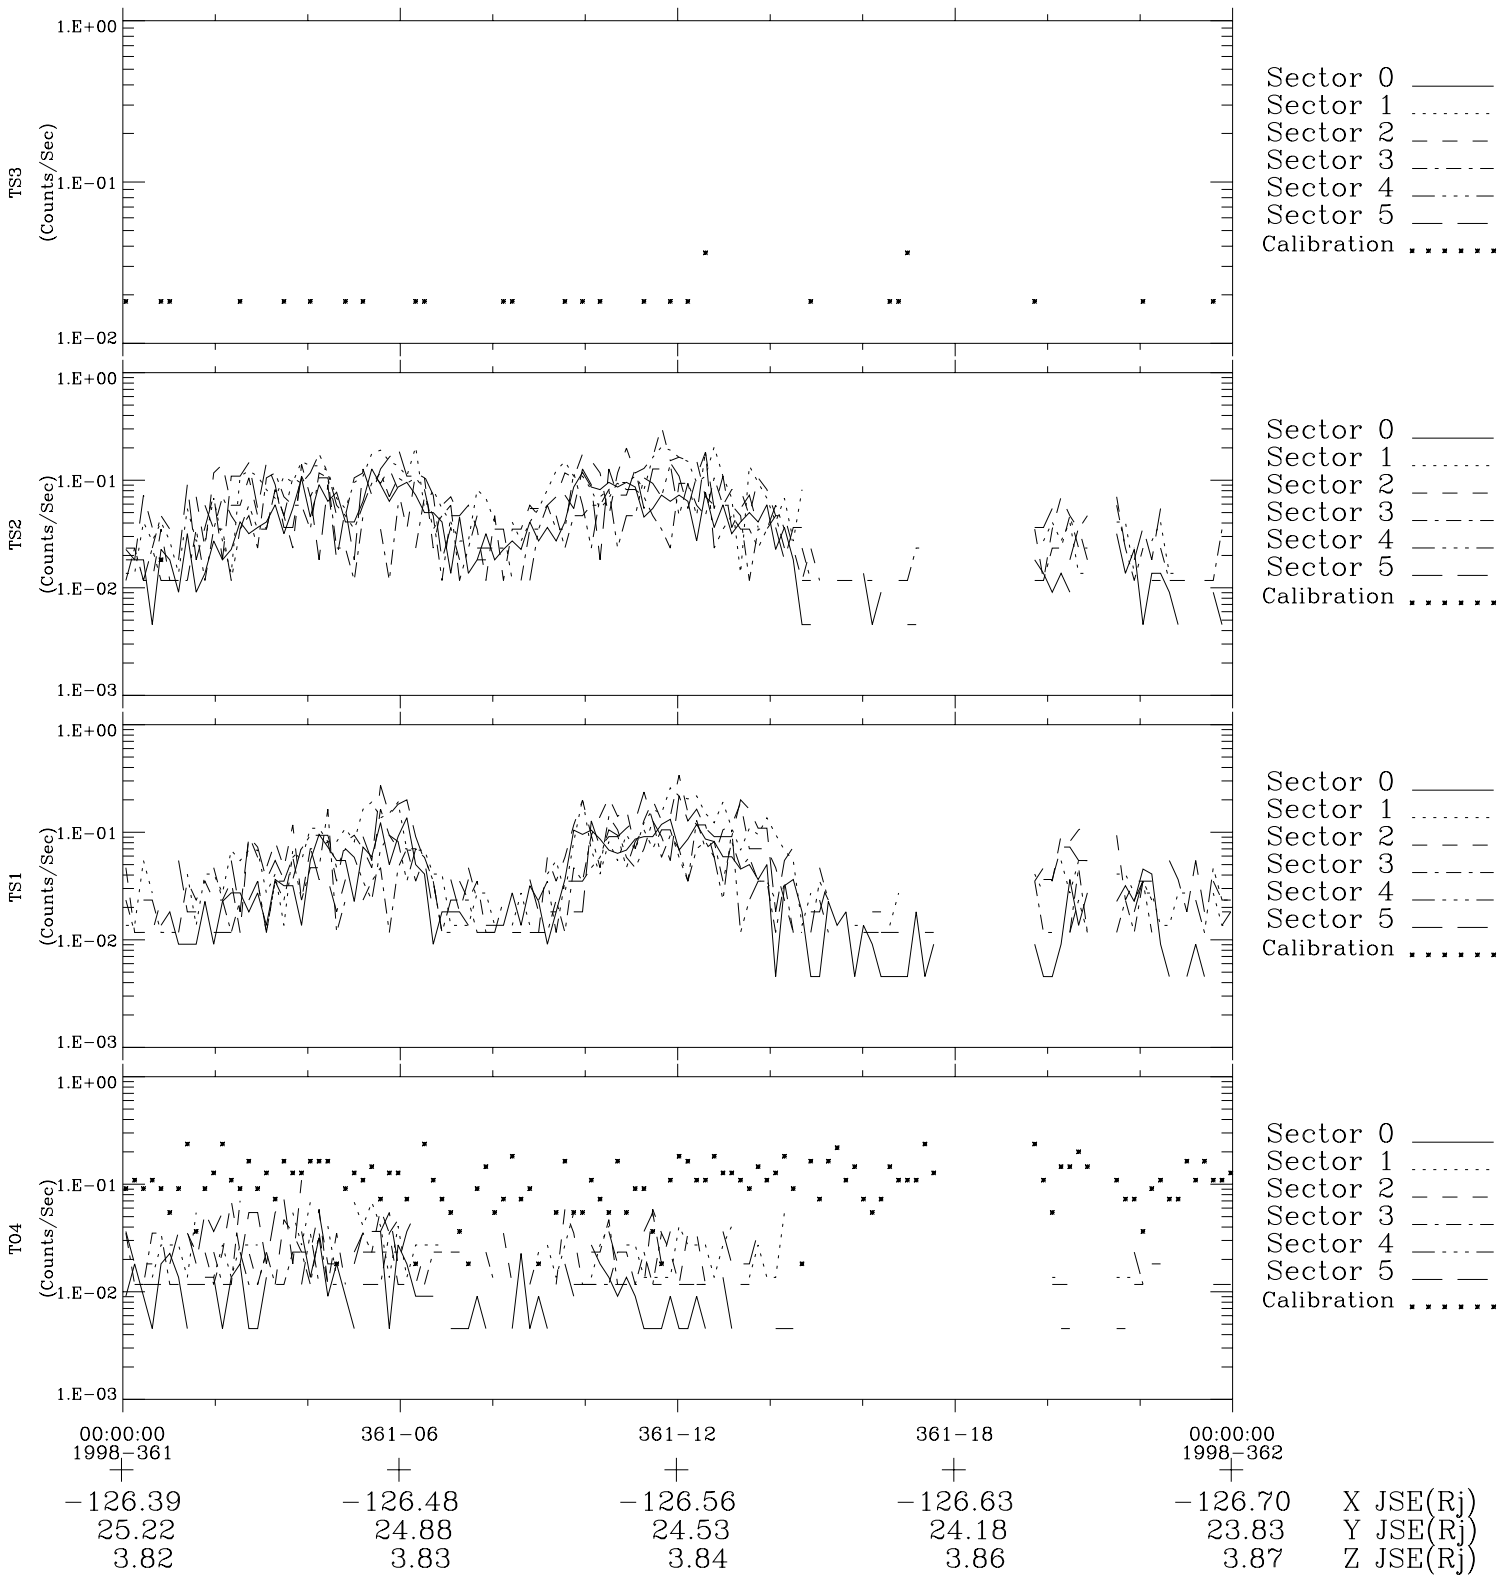

Galileo EPD Real-Time Six-Sector 98361

Software Version: RTLINE_R6 V 1.20
Data Production: 06-03-00
Plot Production: Sun Sep 16 20:03:39 2001

◇ = Jupiter look direction
□ = Corotation look direction