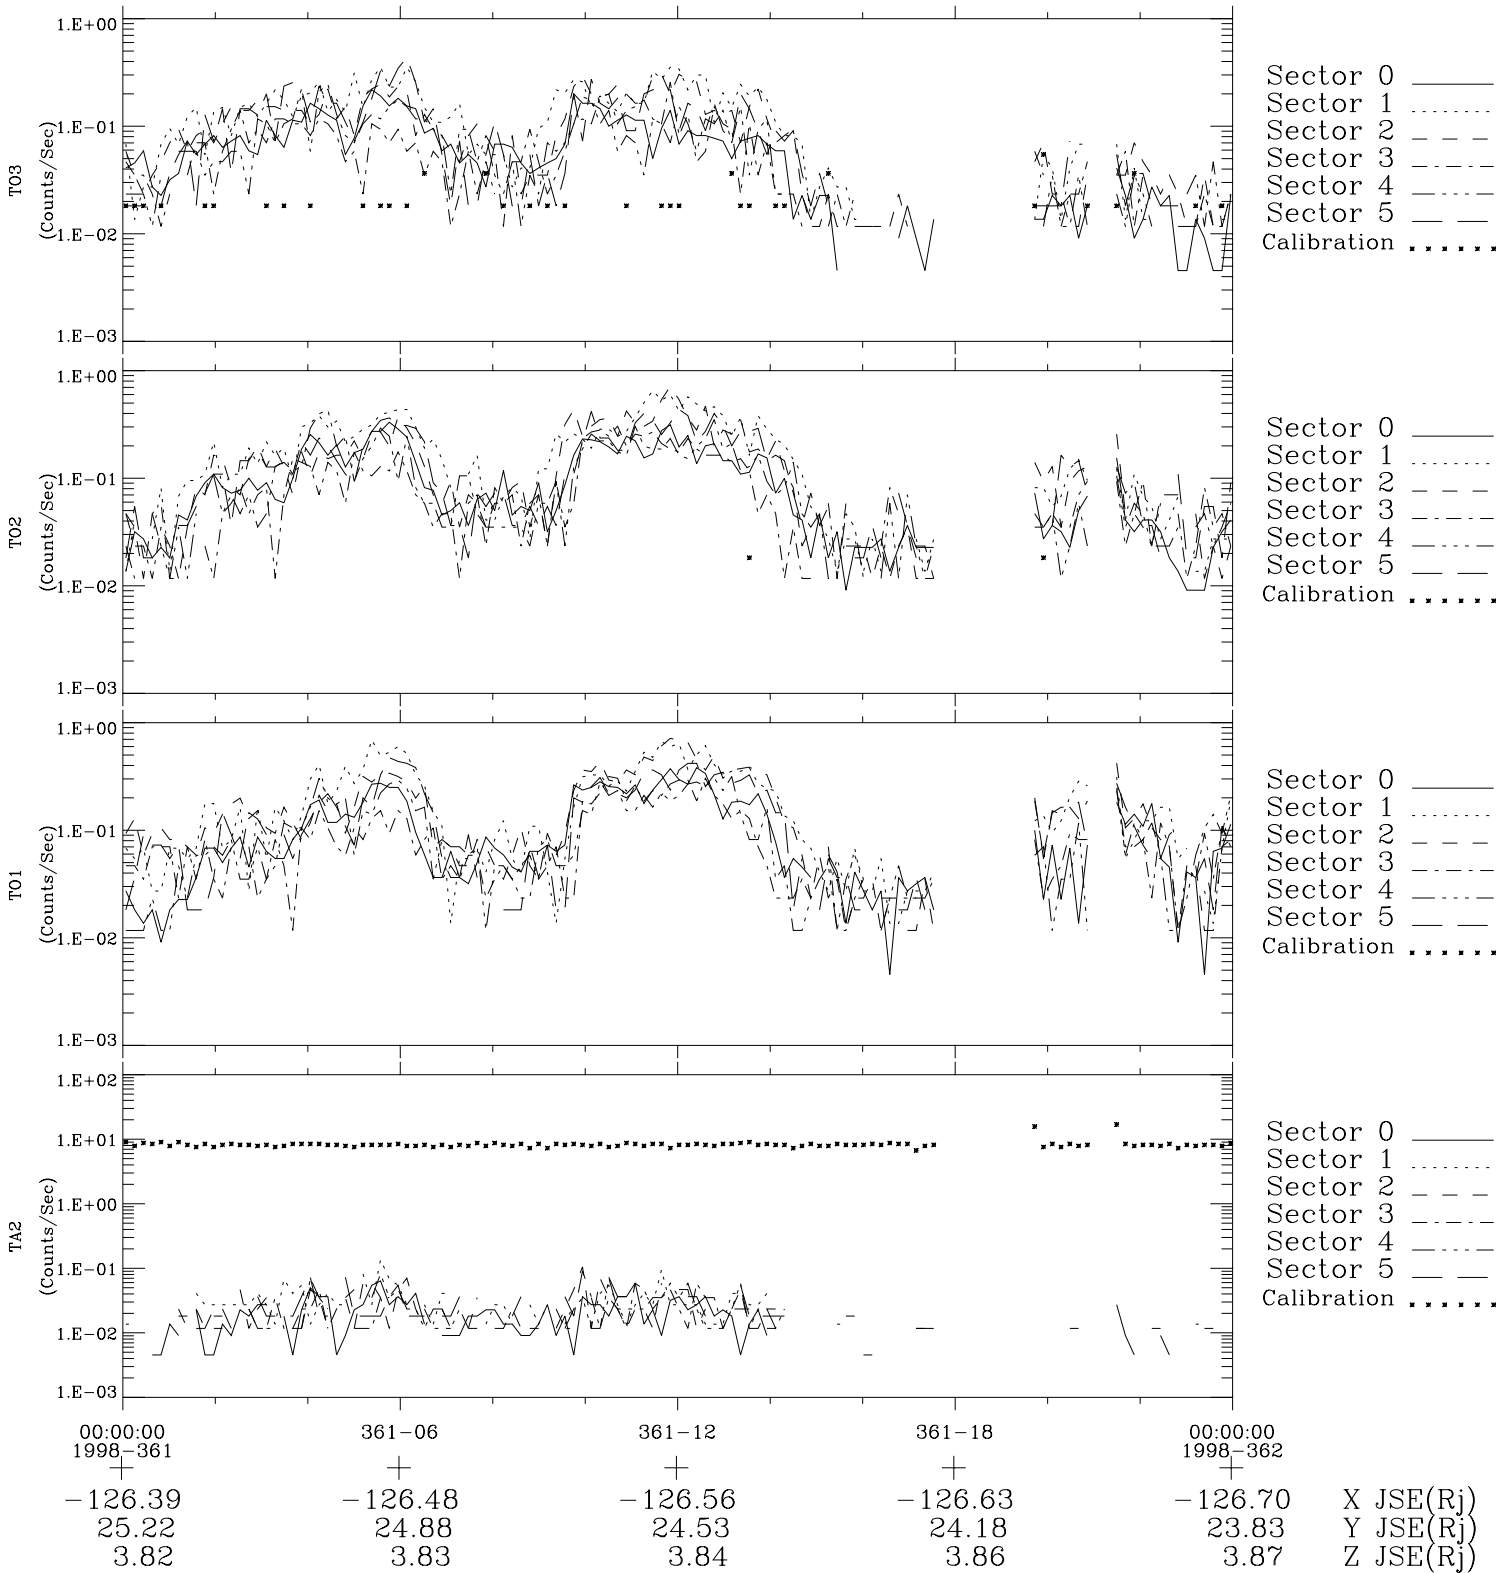

Galileo EPD Real-Time Six-Sector 98361

Software Version: RTLINE_R6 V 1.20
Data Production: 06-03-00
Plot Production: Sun Sep 16 20:03:38 2001

◇ = Jupiter look direction
□ = Corotation look direction