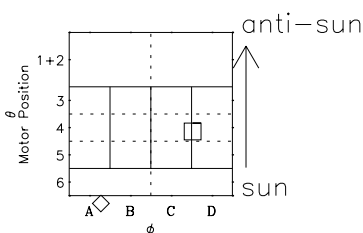

Galileo EPD Real-Time Six-Sector 98361

Software Version: RTLINE_R6 V 1.20
Data Production: 06-03-00
Plot Production: Sun Sep 16 20:03:38 2001

◇ = Jupiter look direction
□ = Corotation look direction