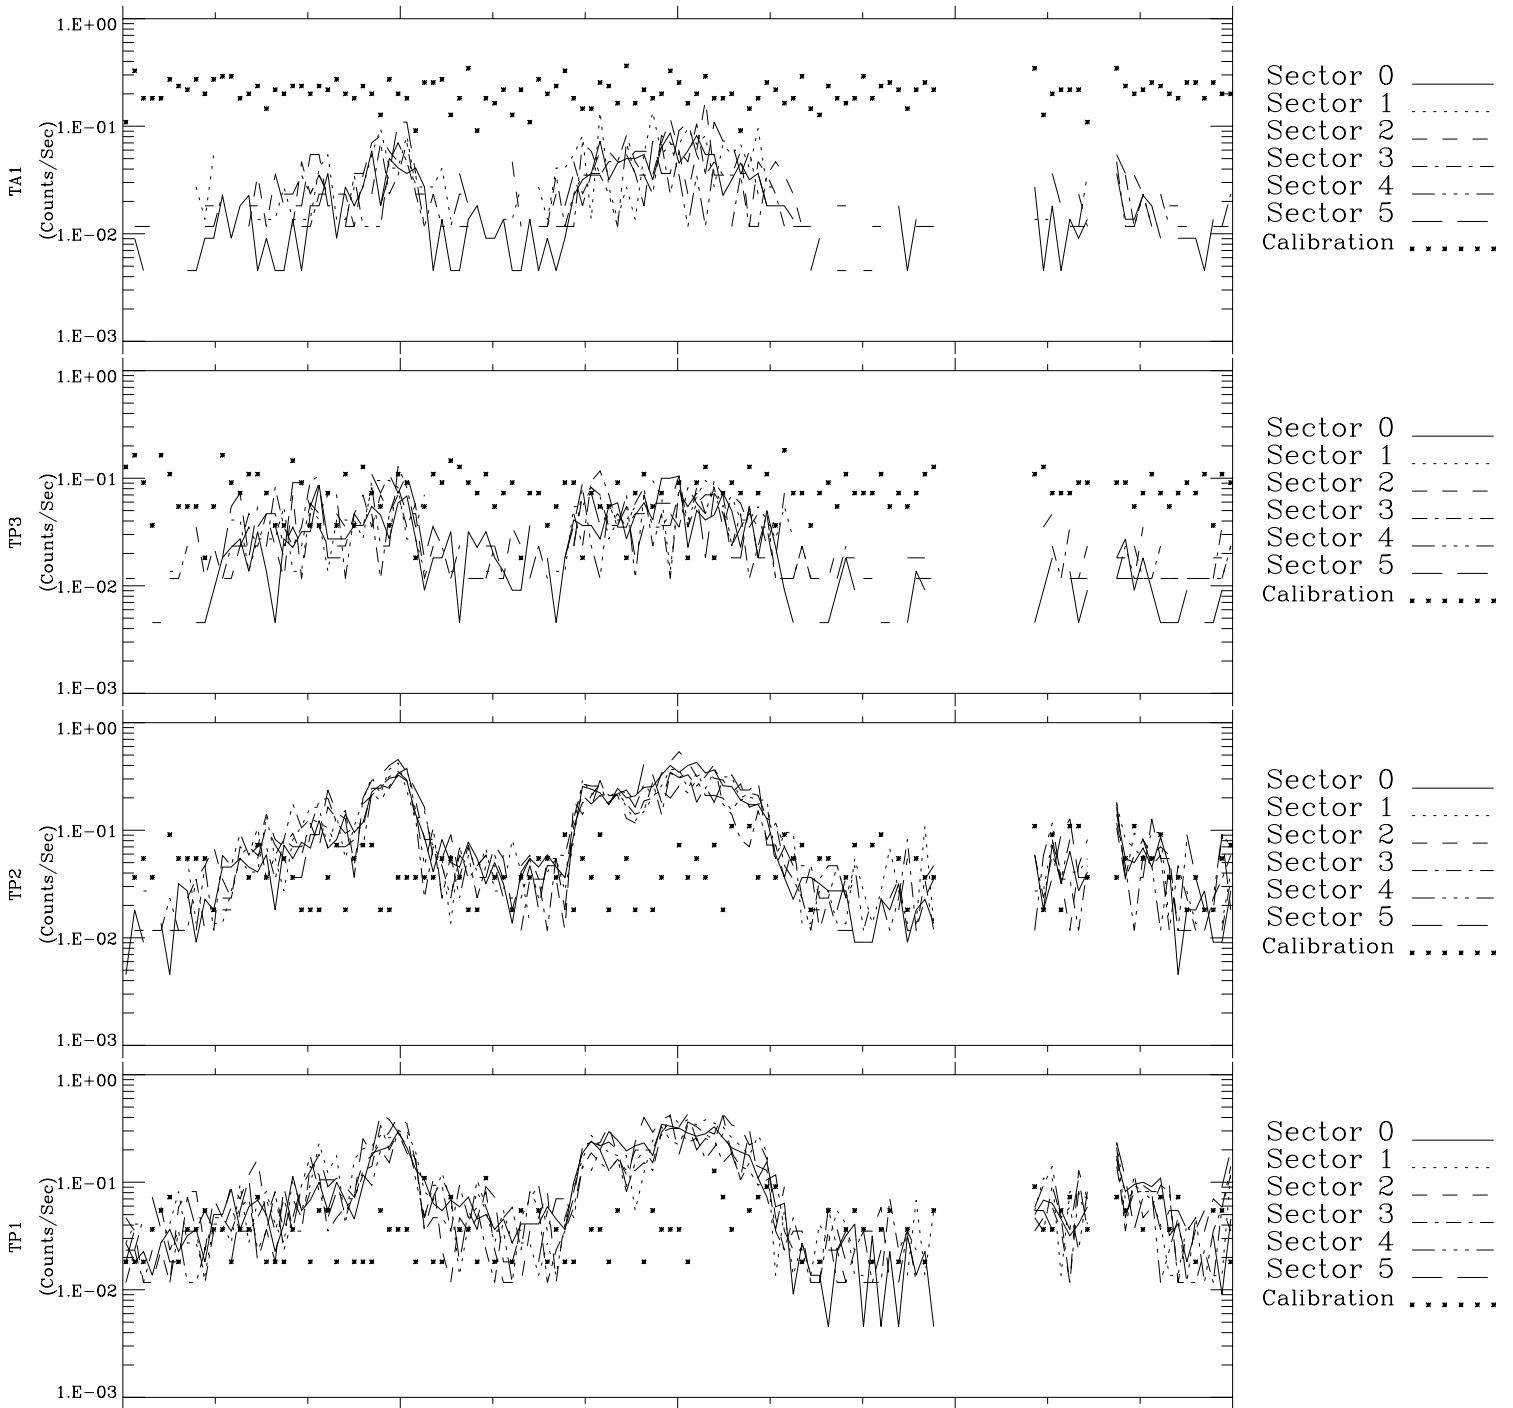

Galileo EPD Real-Time Six-Sector 98361

Software Version: RTLINE_R6 V 1.20
Data Production: 06-03-00
Plot Production: Sun Sep 16 20:03:38 2001

Sector 0 ———
Sector 1
Sector 2 - - - -
Sector 3 - . - . -
Sector 4 - - - -
Sector 5 - - - -
Calibration

Sector 0 ———
Sector 1
Sector 2 - - - -
Sector 3 - . - . -
Sector 4 - - - -
Sector 5 - - - -
Calibration

Sector 0 ———
Sector 1
Sector 2 - - - -
Sector 3 - . - . -
Sector 4 - - - -
Sector 5 - - - -
Calibration

Sector 0 ———
Sector 1
Sector 2 - - - -
Sector 3 - . - . -
Sector 4 - - - -
Sector 5 - - - -
Calibration

00:00:00 1998-361	361-06	361-12	361-18	00:00:00 1998-362	
+	+	+	+	+	
-126.39	-126.48	-126.56	-126.63	-126.70	X JSE(R _j)
25.22	24.88	24.53	24.18	23.83	Y JSE(R _j)
3.82	3.83	3.84	3.86	3.87	Z JSE(R _j)

◇ = Jupiter look direction
□ = Corotation look direction