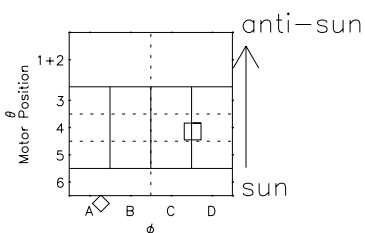

Galileo EPD Real Elevation Anisotropies 98361

Software Version: RTELEV_NORM V 1.20
Data Production: 06-03-00
Plot Production: Sun Sep 16 20:02:56 2001
Color File: wondr3
Geofactor File: 1.1

◇ = Jupiter look direction
□ = Corotation look direction