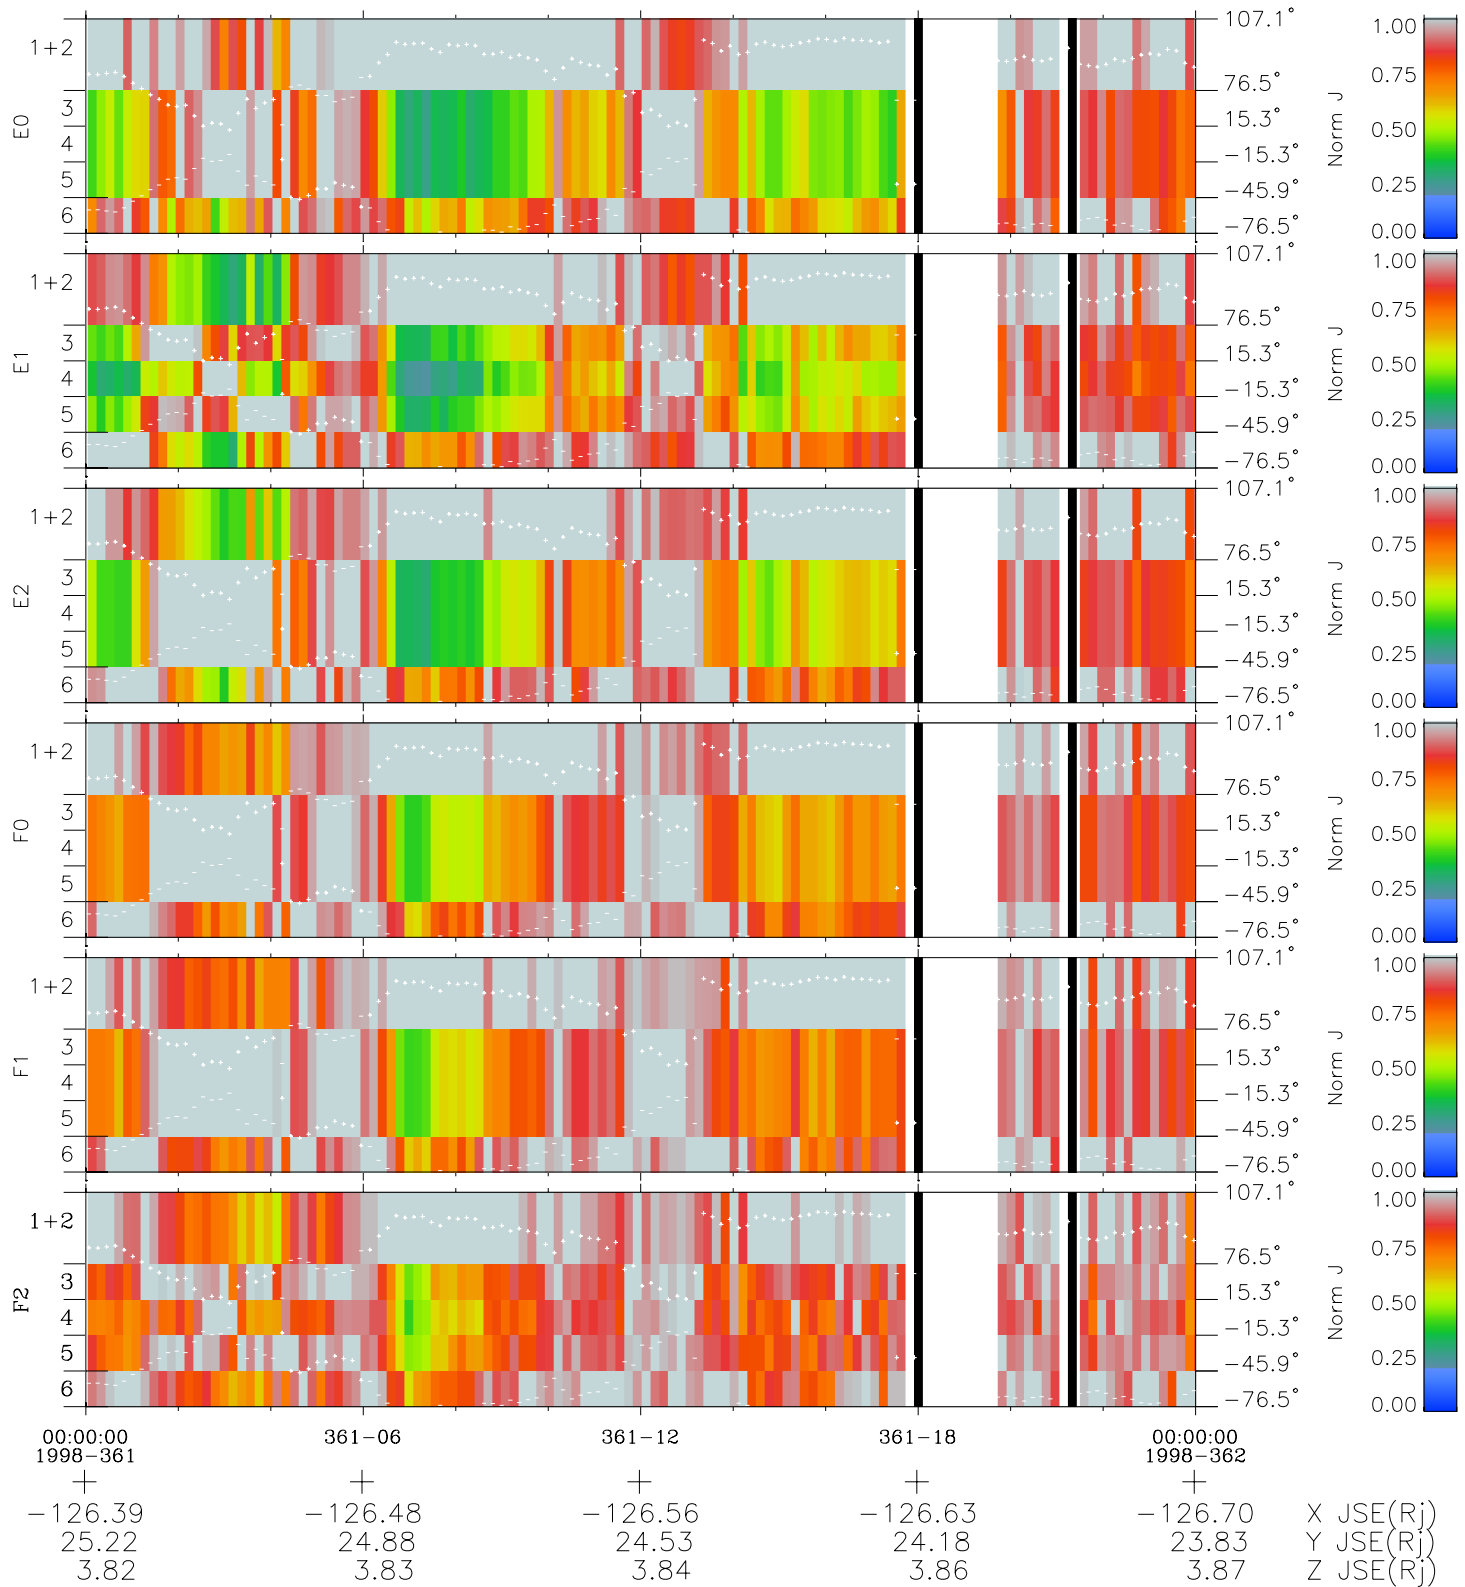

Galileo EPD Real Elevation Anisotropies 98361

Software Version: RTELEV_NORM V 1.20
Data Production: 06-03-00
Plot Production: Sun Sep 16 20:02:56 2001
Color File: wondr3
Geofactor File: 1.1

◇ = Jupiter look direction
□ = Corotation look direction