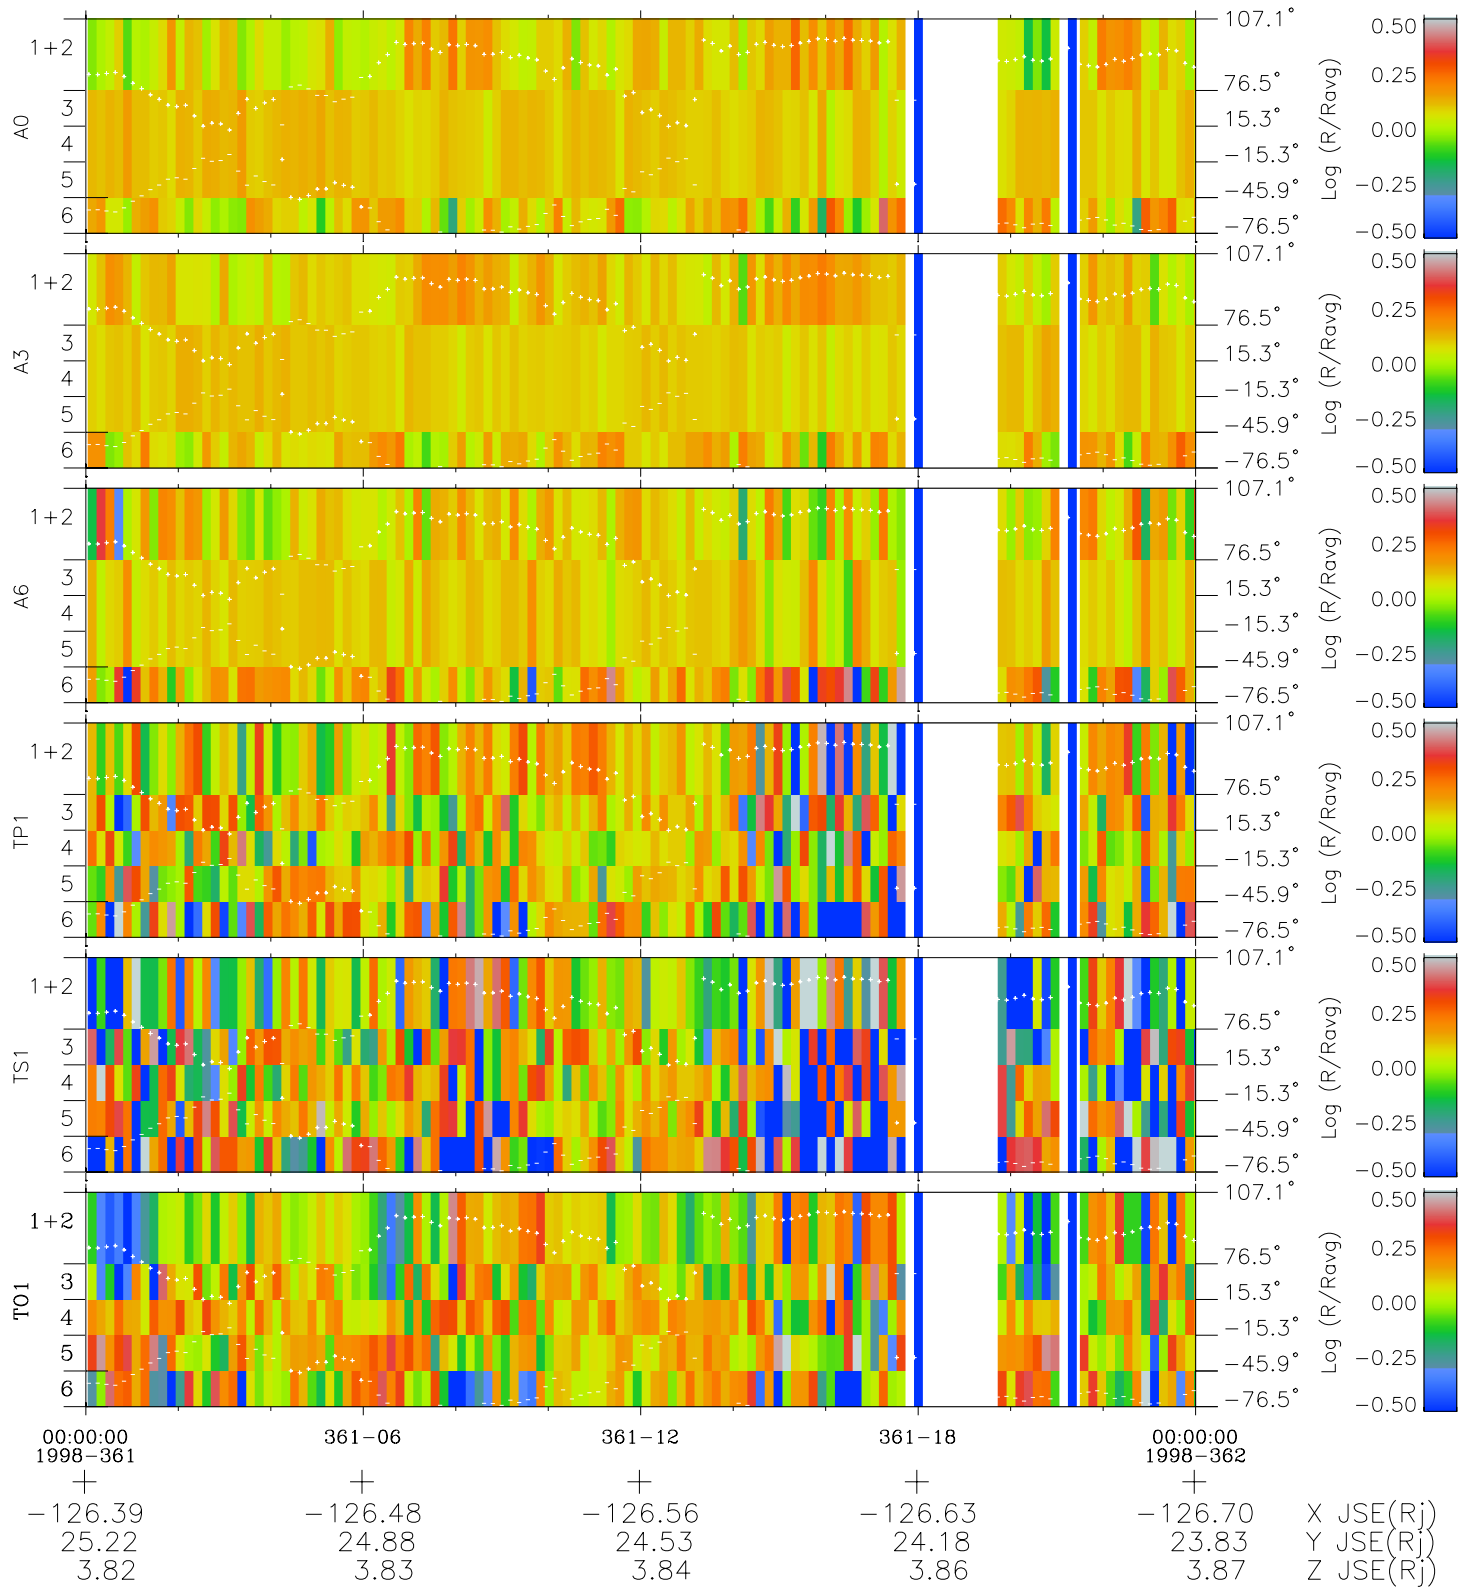

Galileo EPD Real Elevation Anisotropies 98361

Software Version: RTELEV_MEAN V 1.20
 Data Production: 06-03-00
 Plot Production: Sun Sep 16 20:02:29 2001
 Color File: wondr3
 Geofactor File: 1.1

- ◇ = Jupiter look direction
- = Corotation look direction