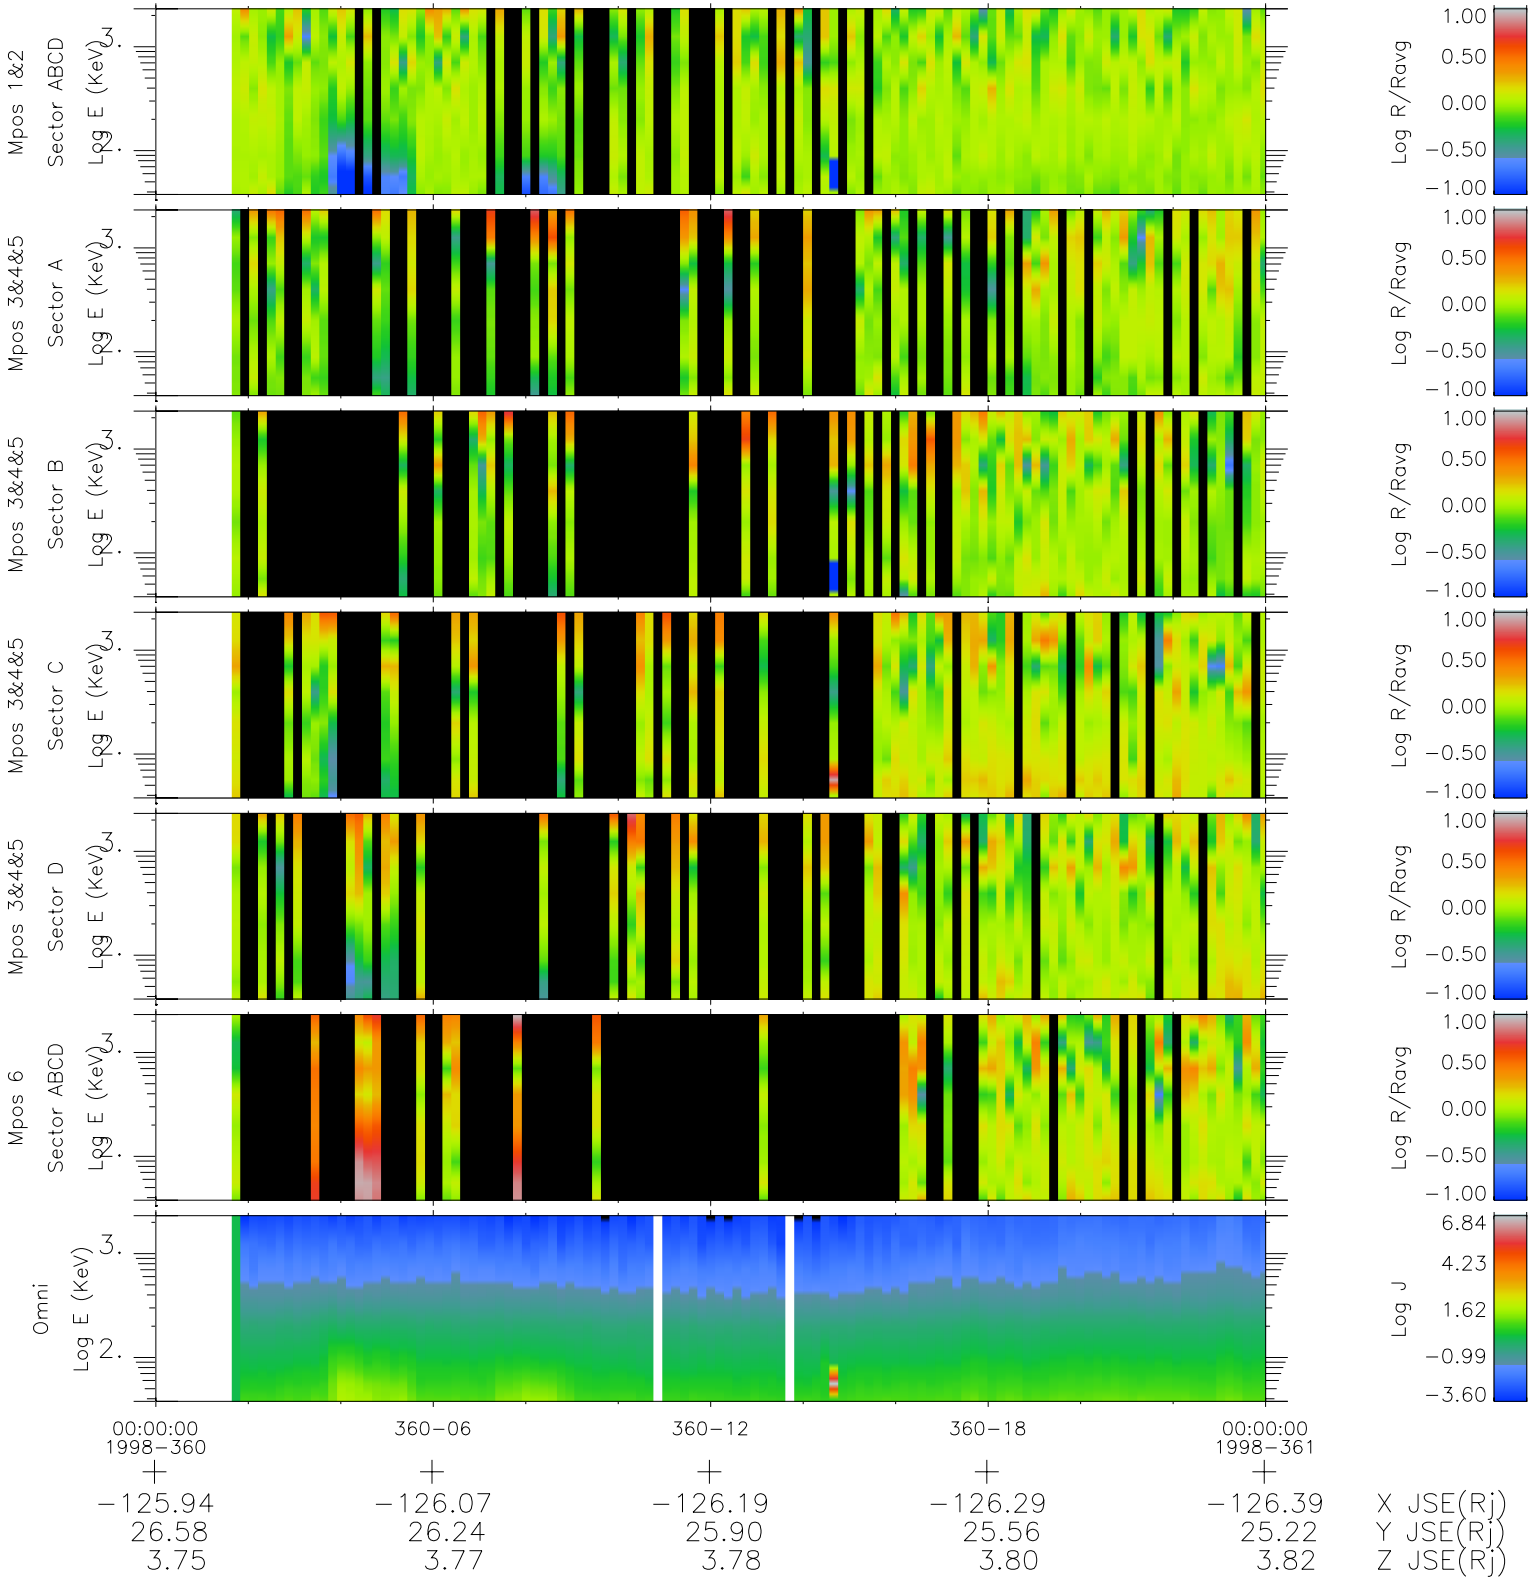

Galileo EPD Real Time R6 Ions Spectra 98360

Software Version: RTSPEC_R6 V 1.20
 Data Production: 06-03-00
 Plot Production: Sun Sep 16 19:53:36 2001
 Color File: wondr3
 Geofactor File: 1.1

- ◇ = Jupiter look direction
- = Corotation look direction