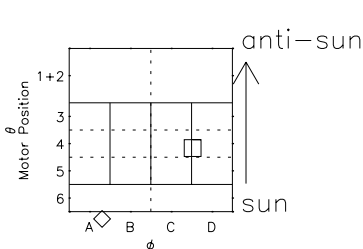

Galileo EPD Real Time R6 Ions Spectra 98360

Software Version: RTSPEC_R6 V 1.20
 Data Production: 06-03-00
 Plot Production: Sun Sep 16 19:53:36 2001
 Color File: wondr3
 Geofactor File: 1.1

- ◇ = Jupiter look direction
- = Corotation look direction