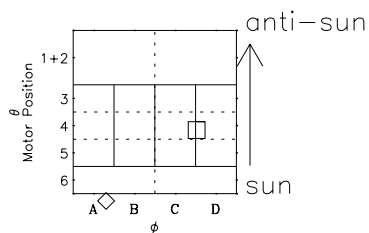

# Galileo EPD Real-Time Omni 98360

Software Version: RTLINE\_OMNI V 1.20  
Data Production: 06-03-00  
Plot Production: Sun Sep 16 19:55:38 2001

◇ = Jupiter look direction  
□ = Corotation look direction