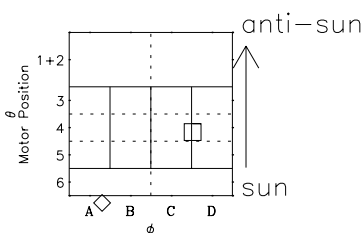

Galileo EPD Real-Time Six-Sector 98360

Software Version: RTLINE_R6 V 1.20
Data Production: 06-03-00
Plot Production: Sun Sep 16 19:55:46 2001

◇ = Jupiter look direction
□ = Corotation look direction