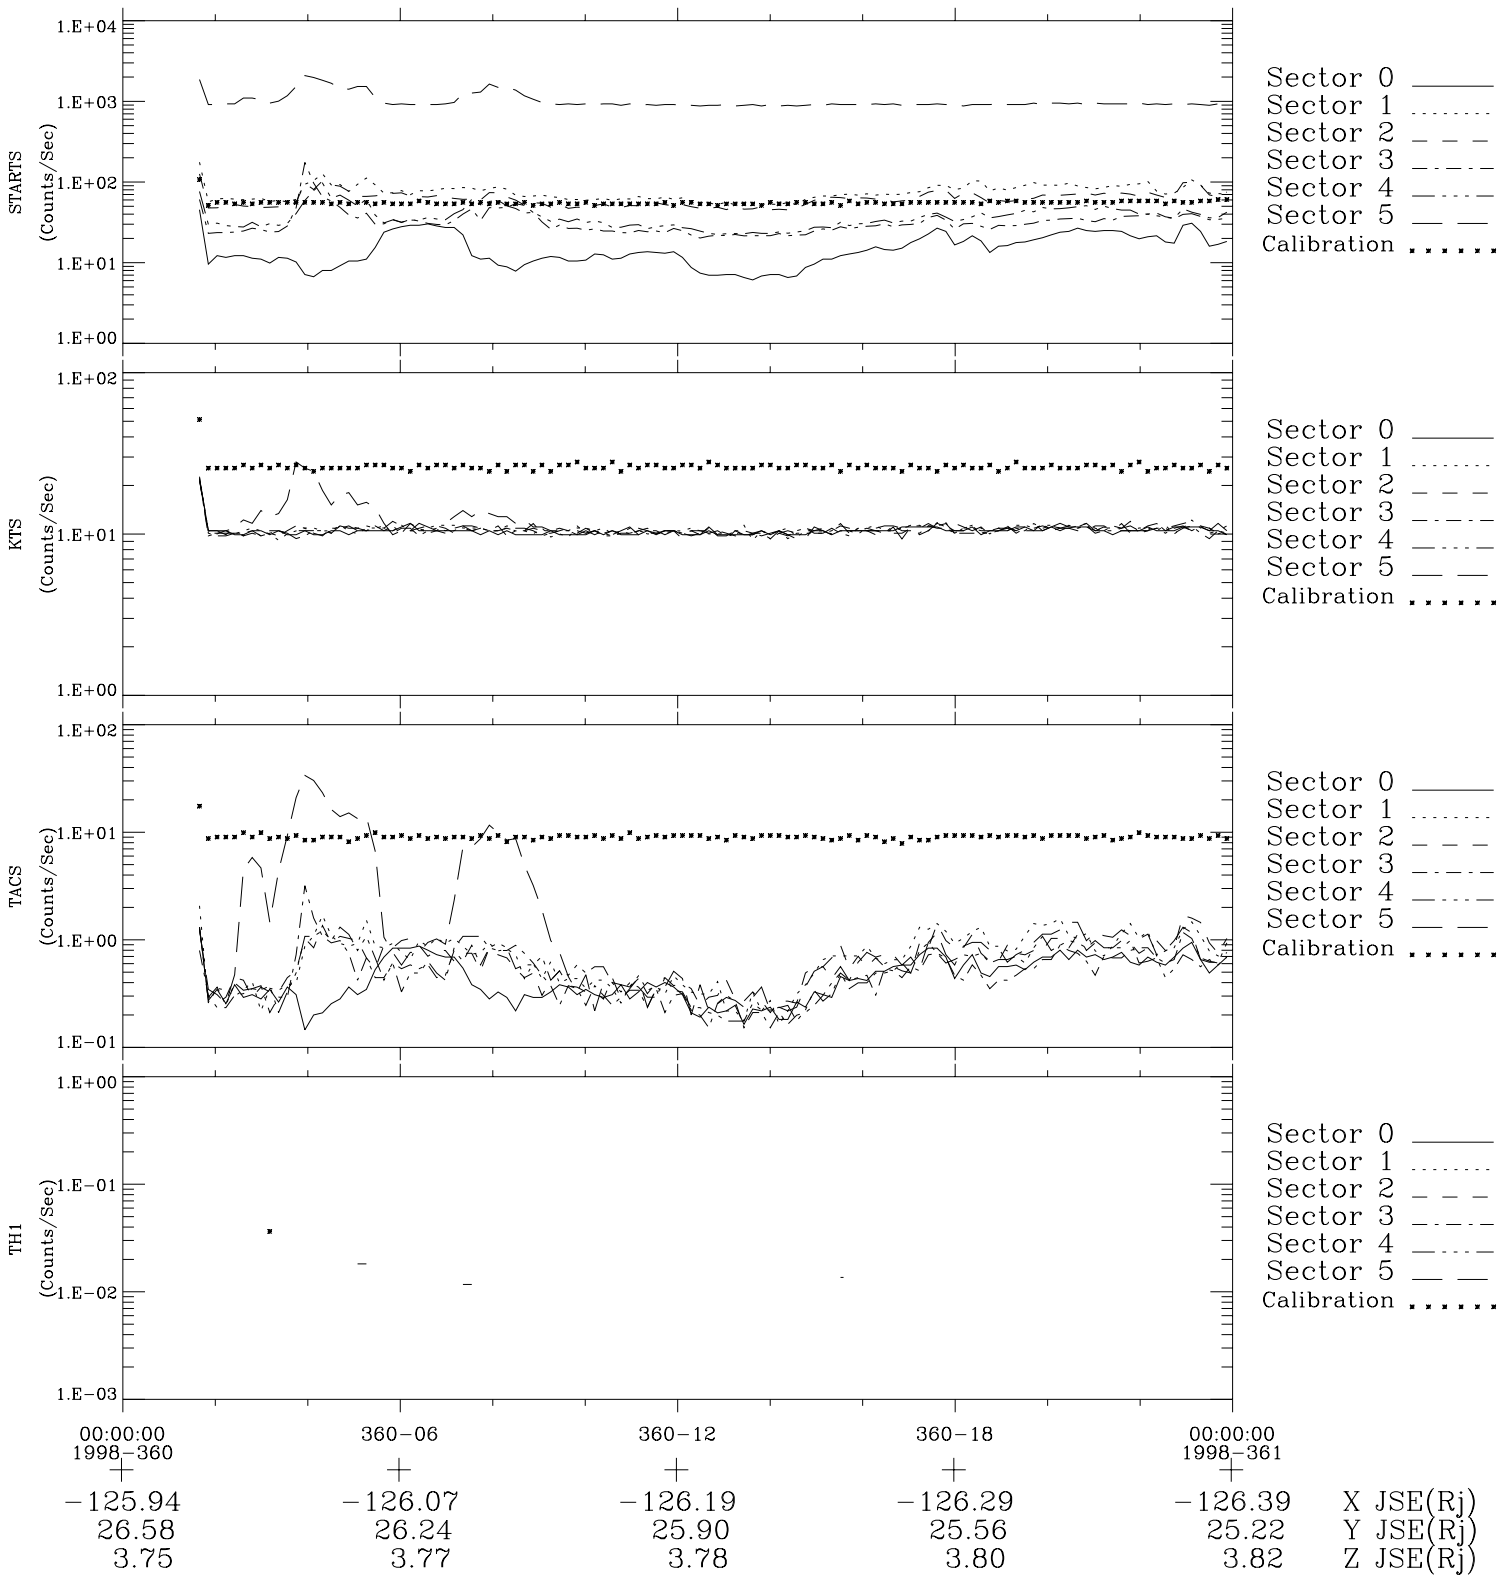

Galileo EPD Real-Time Six-Sector 98360

Software Version: RTLINE_R6 V 1.20
Data Production: 06-03-00
Plot Production: Sun Sep 16 19:55:46 2001

◇ = Jupiter look direction
□ = Corotation look direction