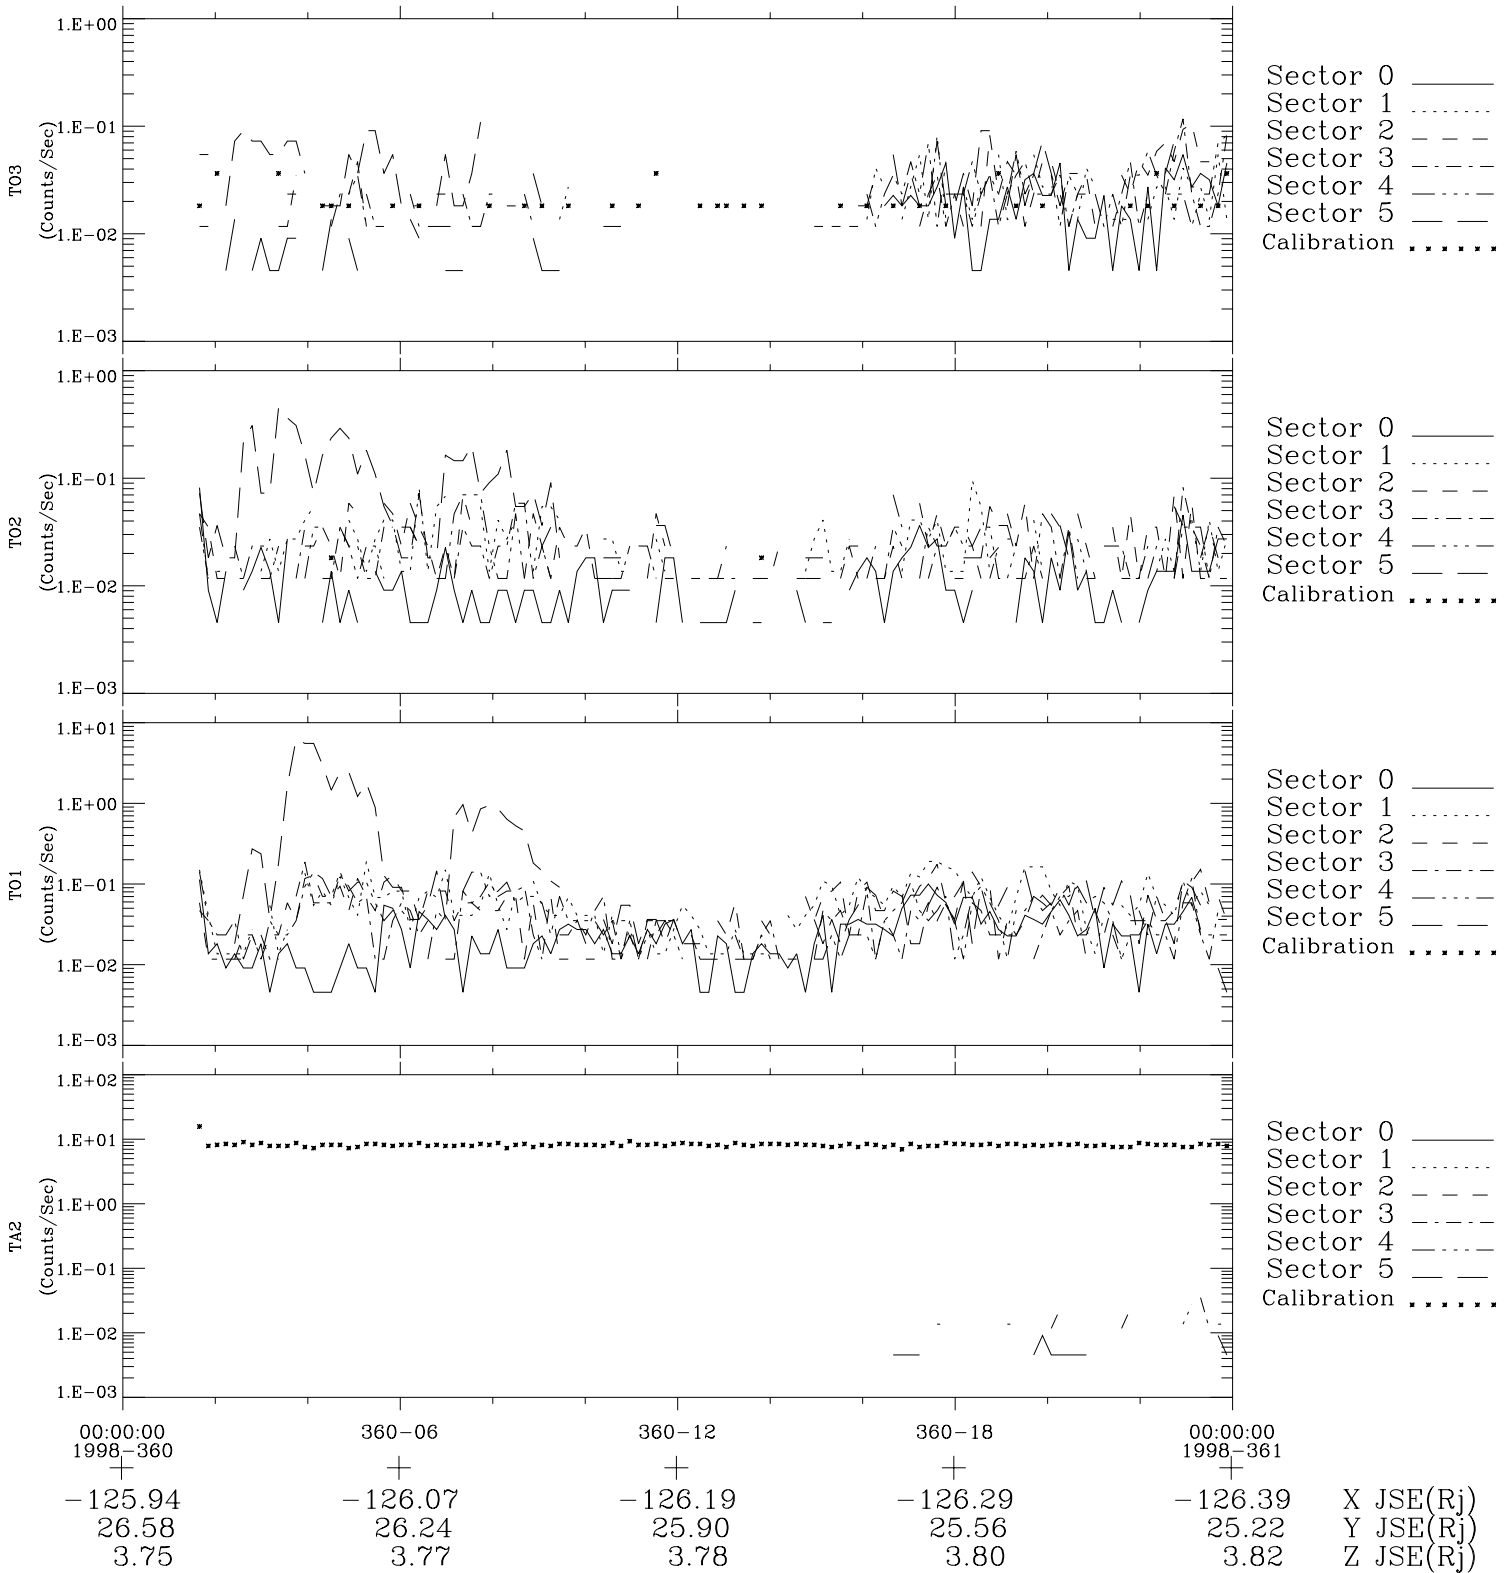

Galileo EPD Real-Time Six-Sector 98360

Software Version: RTLINE_R6 V 1.20
Data Production: 06-03-00
Plot Production: Sun Sep 16 19:55:44 2001

◇ = Jupiter look direction
□ = Corotation look direction