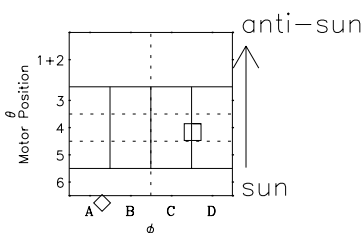

Galileo EPD Real-Time Six-Sector 98360

Software Version: RTLINE_R6 V 1.20
Data Production: 06-03-00
Plot Production: Sun Sep 16 19:55:44 2001

◇ = Jupiter look direction
□ = Corotation look direction