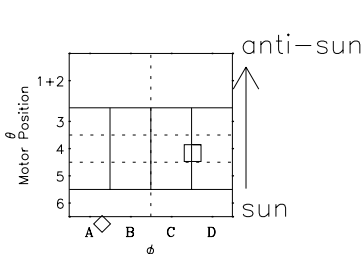

# Galileo EPD Real-Time Six-Sector 98360

Software Version: RTLINE\_R6 V 1.20  
Data Production: 06-03-00  
Plot Production: Sun Sep 16 19:55:44 2001

◇ = Jupiter look direction  
□ = Corotation look direction