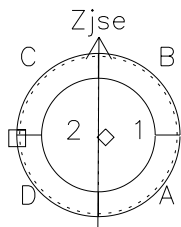

# Galileo EPD Real-Time Six-Sector 98360

Software Version: RTLINE\_R6 V 1.20  
Data Production: 06-03-00  
Plot Production: Sun Sep 16 19:55:44 2001

◇ = Jupiter look direction  
□ = Corotation look direction