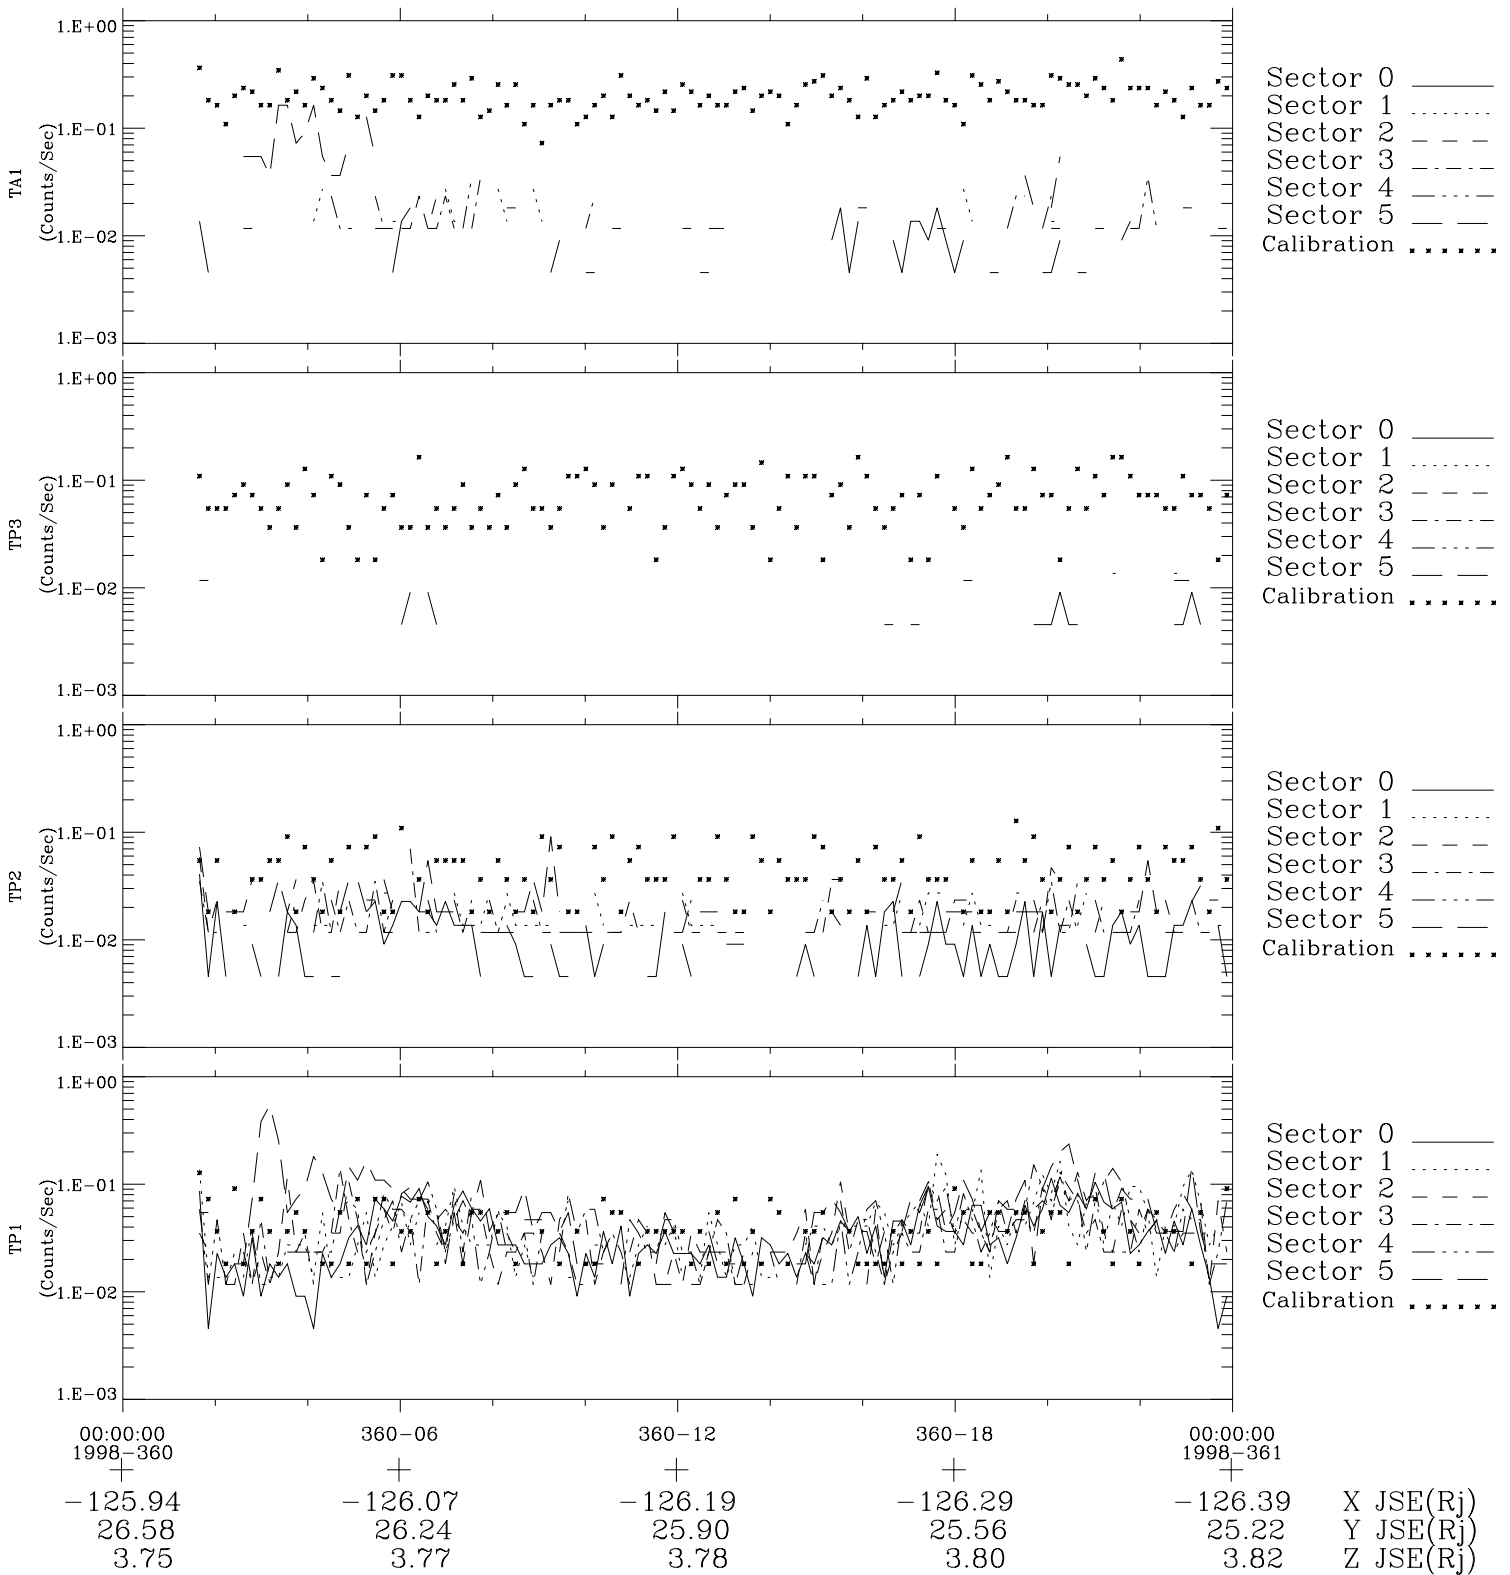

# Galileo EPD Real-Time Six-Sector 98360

Software Version: RTLINE\_R6 V 1.20  
Data Production: 06-03-00  
Plot Production: Sun Sep 16 19:55:44 2001

◇ = Jupiter look direction  
□ = Corotation look direction