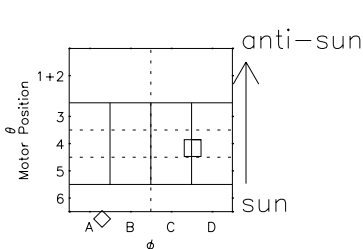

Galileo EPD Real Elevation Anisotropies 98360

Software Version: RTELEV_MEAN V 1.20
 Data Production: 06-03-00
 Plot Production: Sun Sep 16 19:54:35 2001
 Color File: wondr3
 Geofactor File: 1.1

- ◇ = Jupiter look direction
- = Corotation look direction