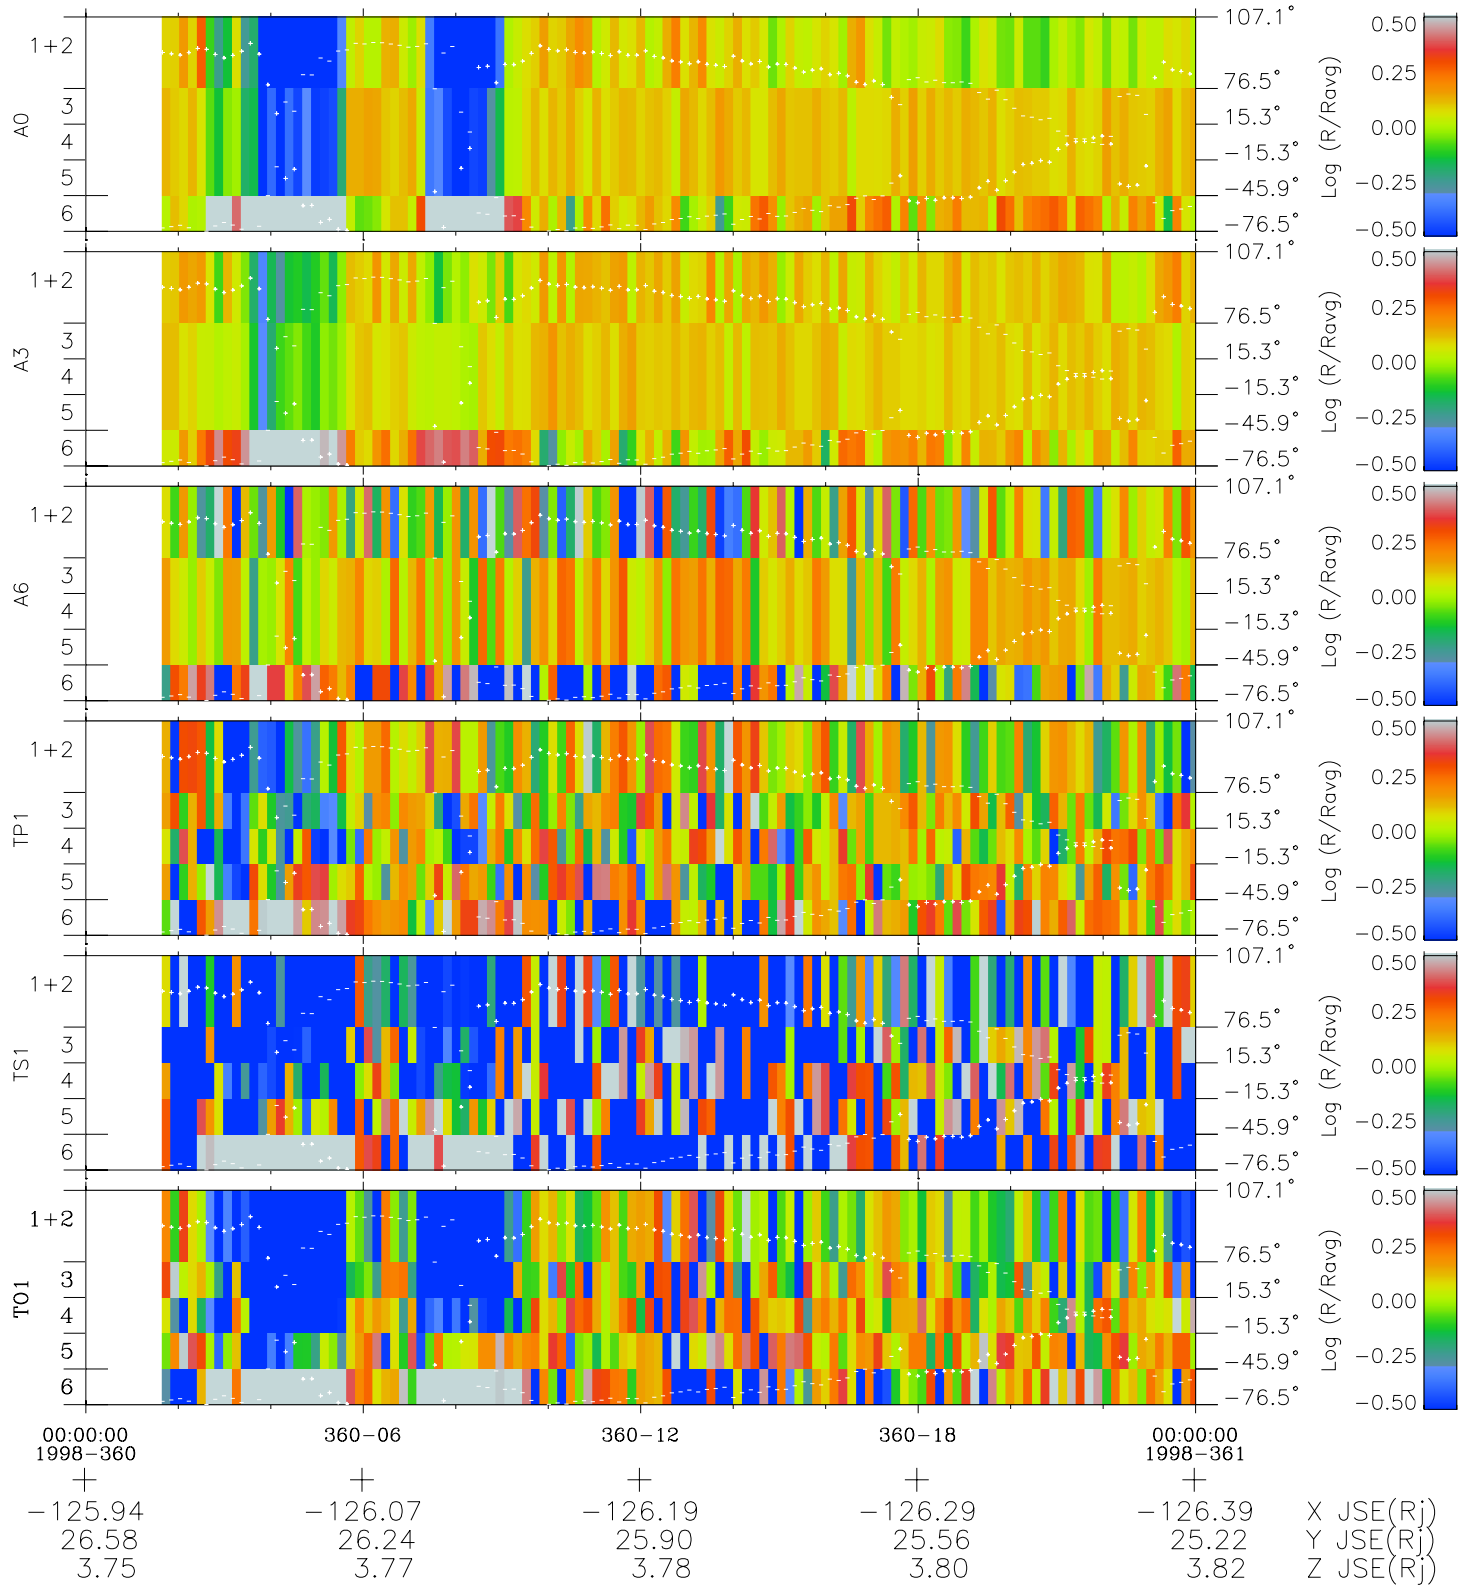

Galileo EPD Real Elevation Anisotropies 98360

Software Version: RTELEV_MEAN V 1.20
 Data Production: 06-03-00
 Plot Production: Sun Sep 16 19:54:35 2001
 Color File: wondr3
 Geofactor File: 1.1

- ◇ = Jupiter look direction
- = Corotation look direction