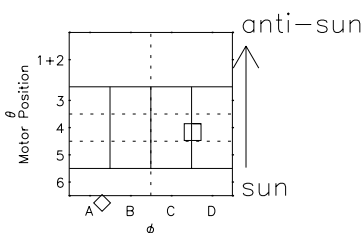

Galileo EPD Real Time Azimuth Anisotropies 98360

Software Version: RTAZIM_MEAN V 1.20
Data Production: 06-03-00
Plot Production: Sun Sep 16 19:55:12 2001
Color File: wondr3
Geofactor File: 1.1

- ◇ = Jupiter look direction
- = Corotation look direction