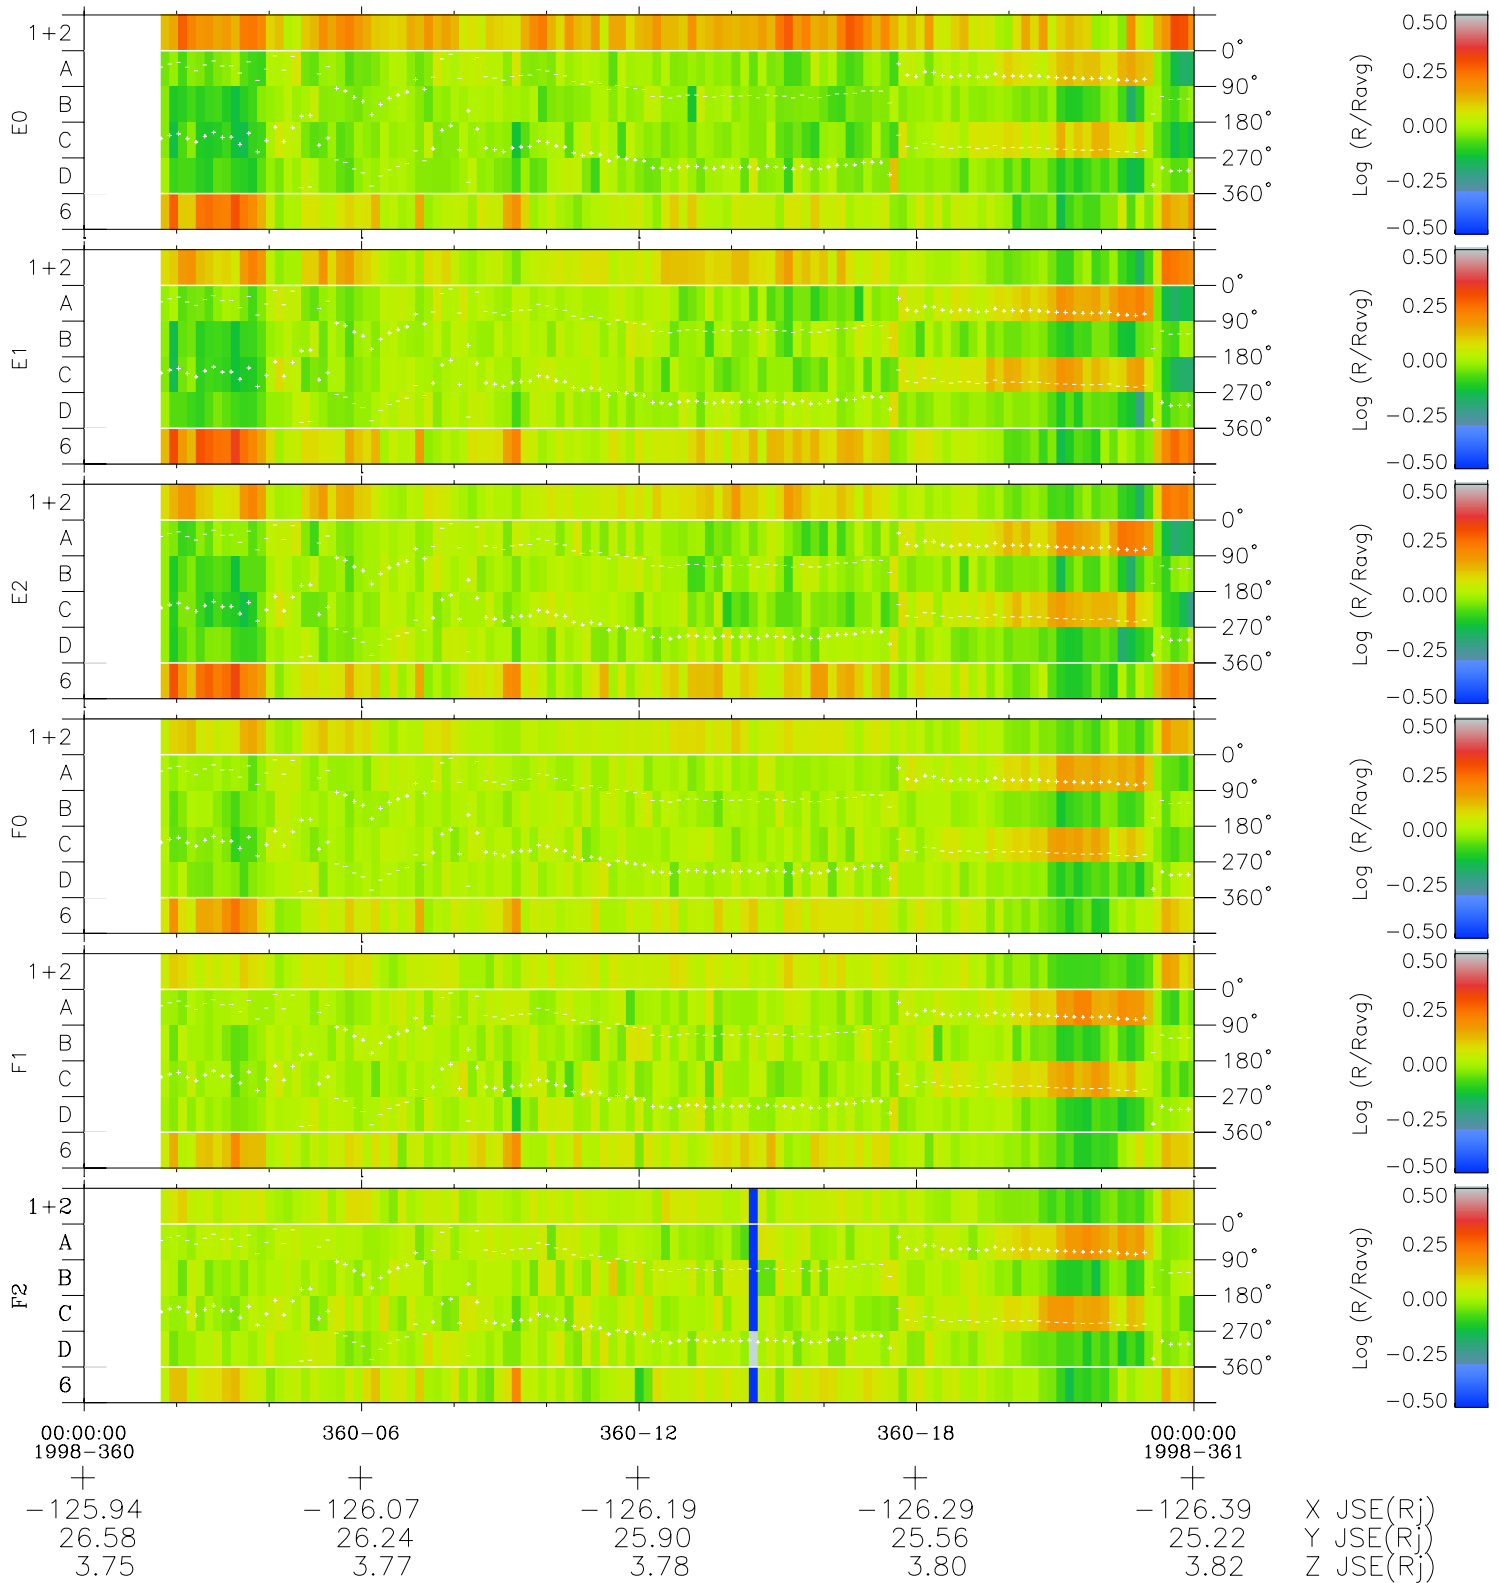

Galileo EPD Real Time Azimuth Anisotropies 98360

Software Version: RTAZIM_MEAN V 1.20
Data Production: 06-03-00
Plot Production: Sun Sep 16 19:55:12 2001
Color File: wondr3
Geofactor File: 1.1

- ◇ = Jupiter look direction
- = Corotation look direction