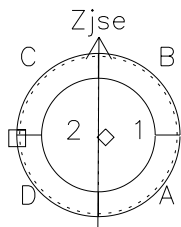

Galileo EPD Real Time Azimuth Anisotropies 98360

Software Version: RTAZIM_MEAN V 1.20
Data Production: 06-03-00
Plot Production: Sun Sep 16 19:55:12 2001
Color File: wondr3
Geofactor File: 1.1

- ◇ = Jupiter look direction
- = Corotation look direction