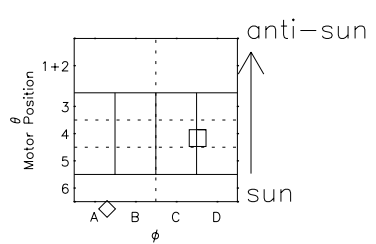

Galileo EPD Real Time Azimuth Anisotropies 98360

Software Version: RTAZIM_MEAN V 1.20
 Data Production: 06-03-00
 Plot Production: Sun Sep 16 19:55:07 2001
 Color File: wondr3
 Geofactor File: 1.1

- ◇ = Jupiter look direction
- = Corotation look direction