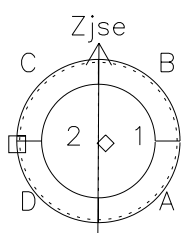

Galileo EPD Real Time Azimuth Anisotropies 98360

Software Version: RTAZIM_MEAN V 1.20
 Data Production: 06-03-00
 Plot Production: Sun Sep 16 19:55:07 2001
 Color File: wondr3
 Geofactor File: 1.1

- ◇ = Jupiter look direction
- = Corotation look direction