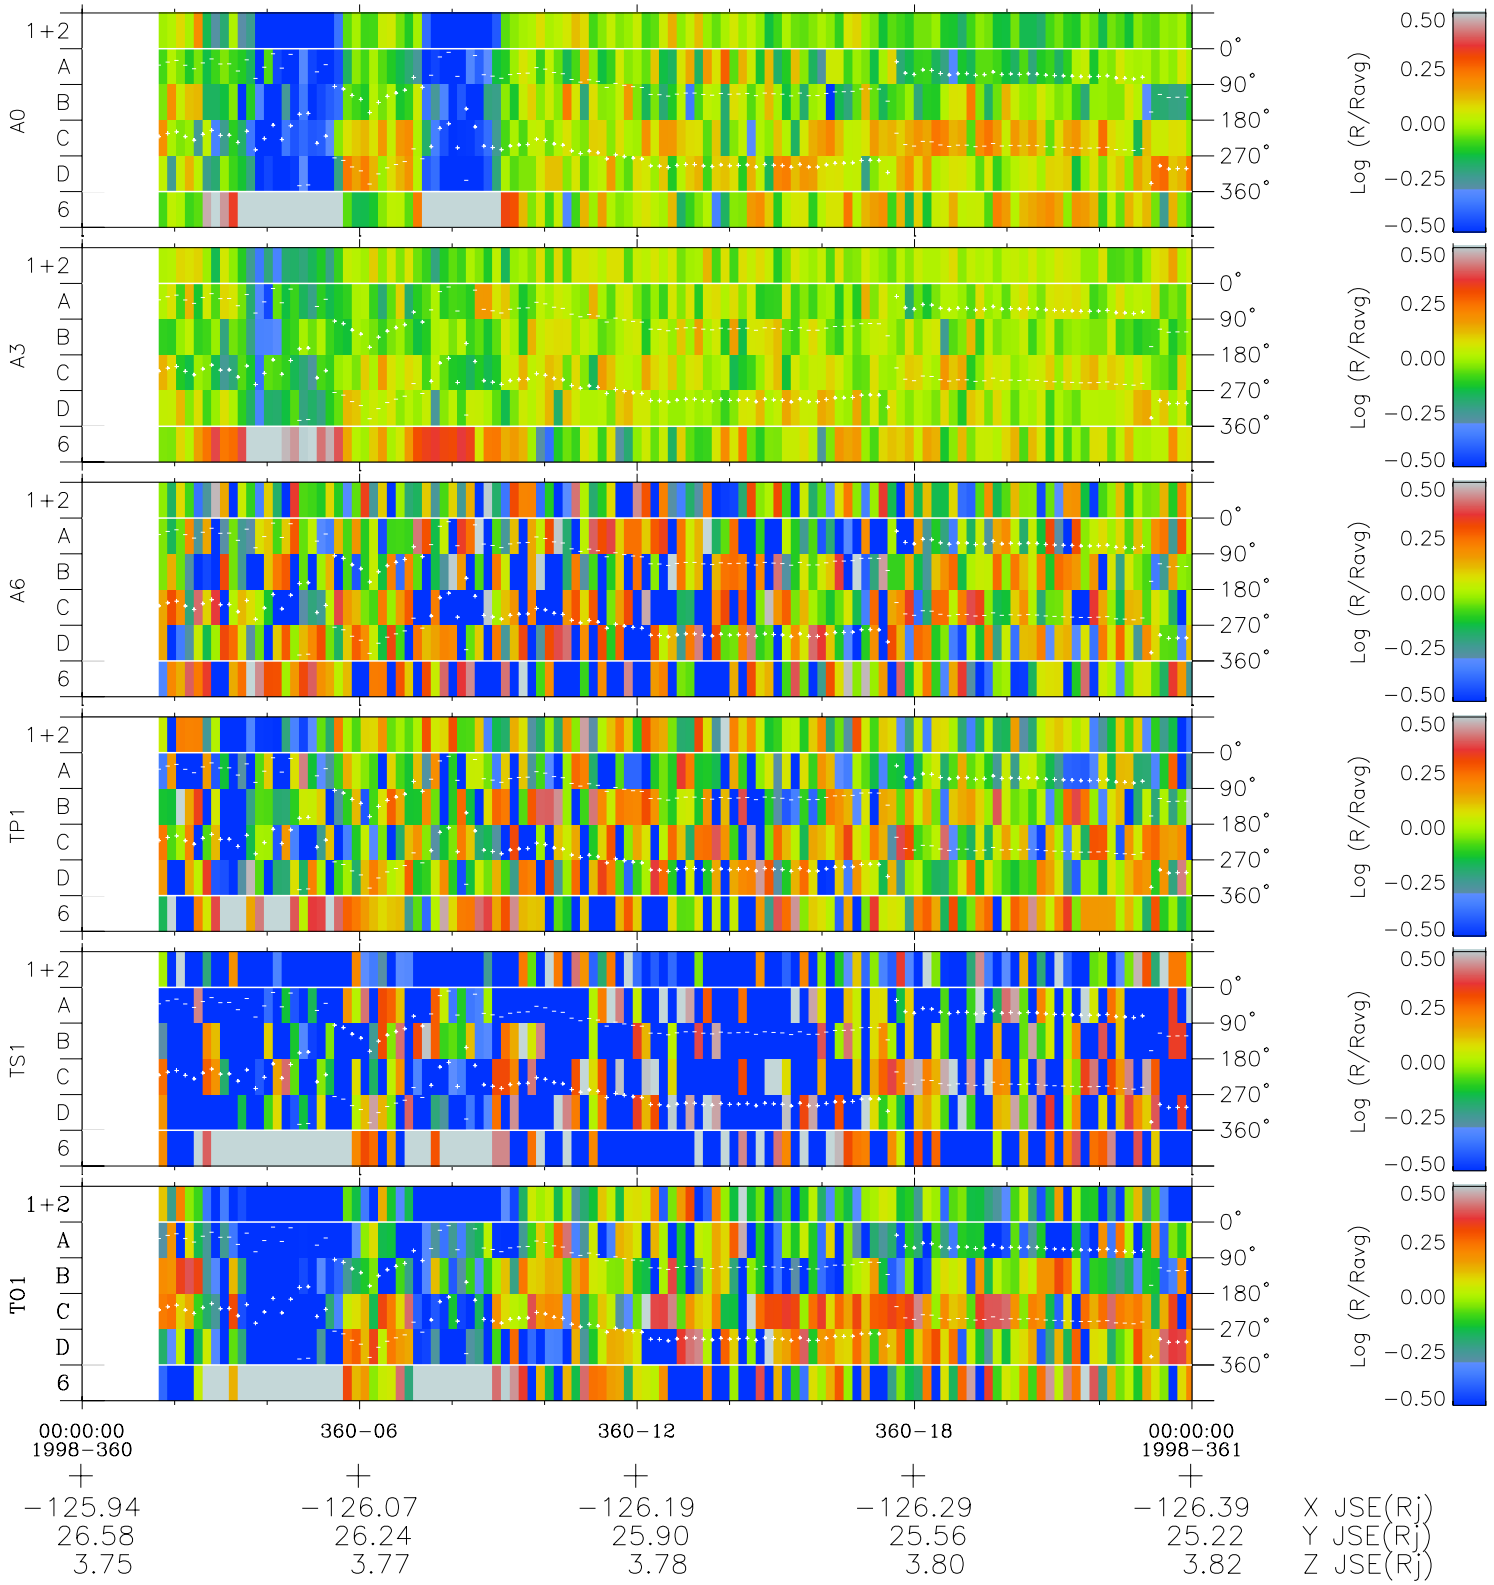

Galileo EPD Real Time Azimuth Anisotropies 98360

Software Version: RTAZIM_MEAN V 1.20
 Data Production: 06-03-00
 Plot Production: Sun Sep 16 19:55:07 2001
 Color File: wondr3
 Geofactor File: 1.1

- ◇ = Jupiter look direction
- = Corotation look direction