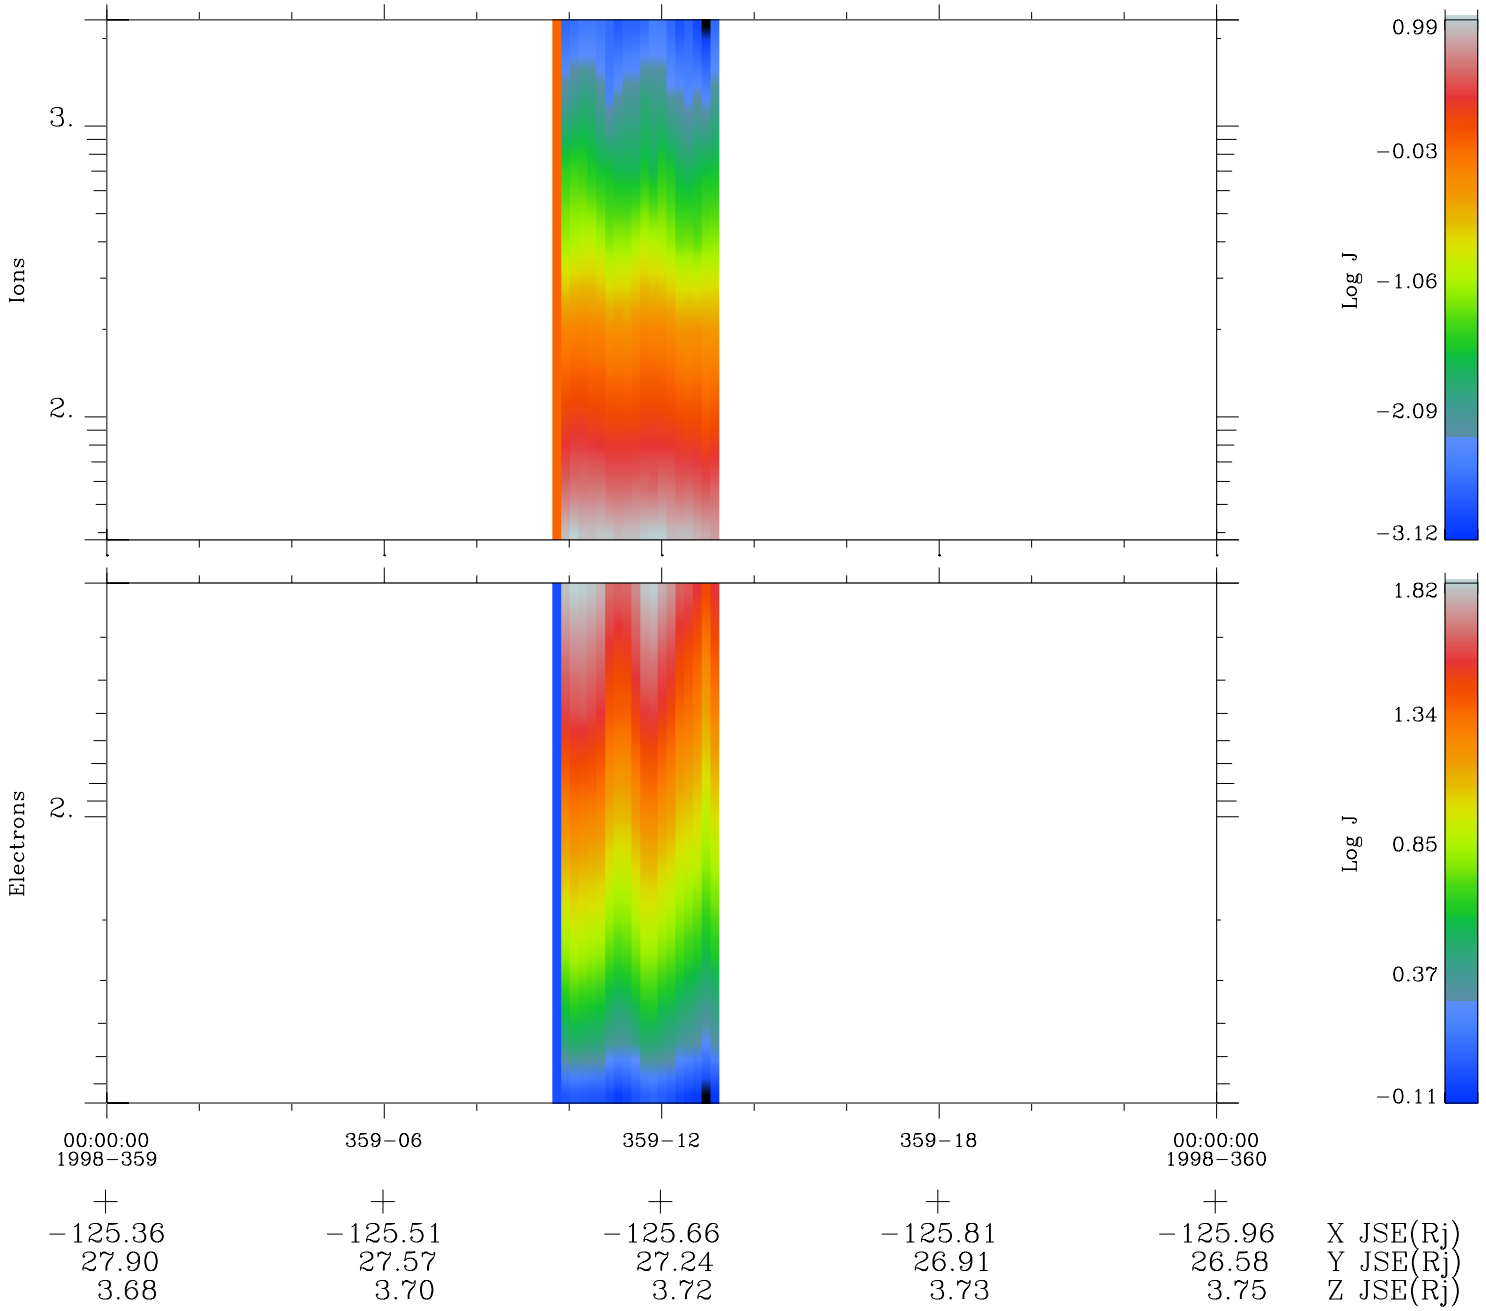

# Galileo EPD Real Time Omni Spectrum 98359

Software Version: RTSPEC\_OMNI V 1.20  
 Data Production: 06-03-00  
 Plot Production: Sun Sep 16 19:47:24 2001  
 Color File: wondr3  
 Geofactor File: 1.1

- ◇ = Jupiter look direction
- = Corotation look direction