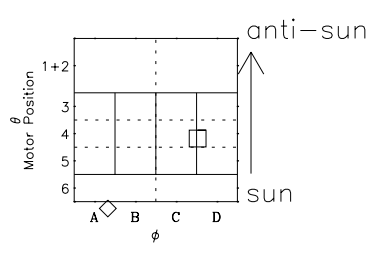

# Galileo EPD Real Time Omni Spectrum 98359

Software Version: RTSPEC\_OMNI V 1.20  
 Data Production: 06-03-00  
 Plot Production: Sun Sep 16 19:47:24 2001  
 Color File: wondr3  
 Geofactor File: 1.1

- ◇ = Jupiter look direction
- = Corotation look direction