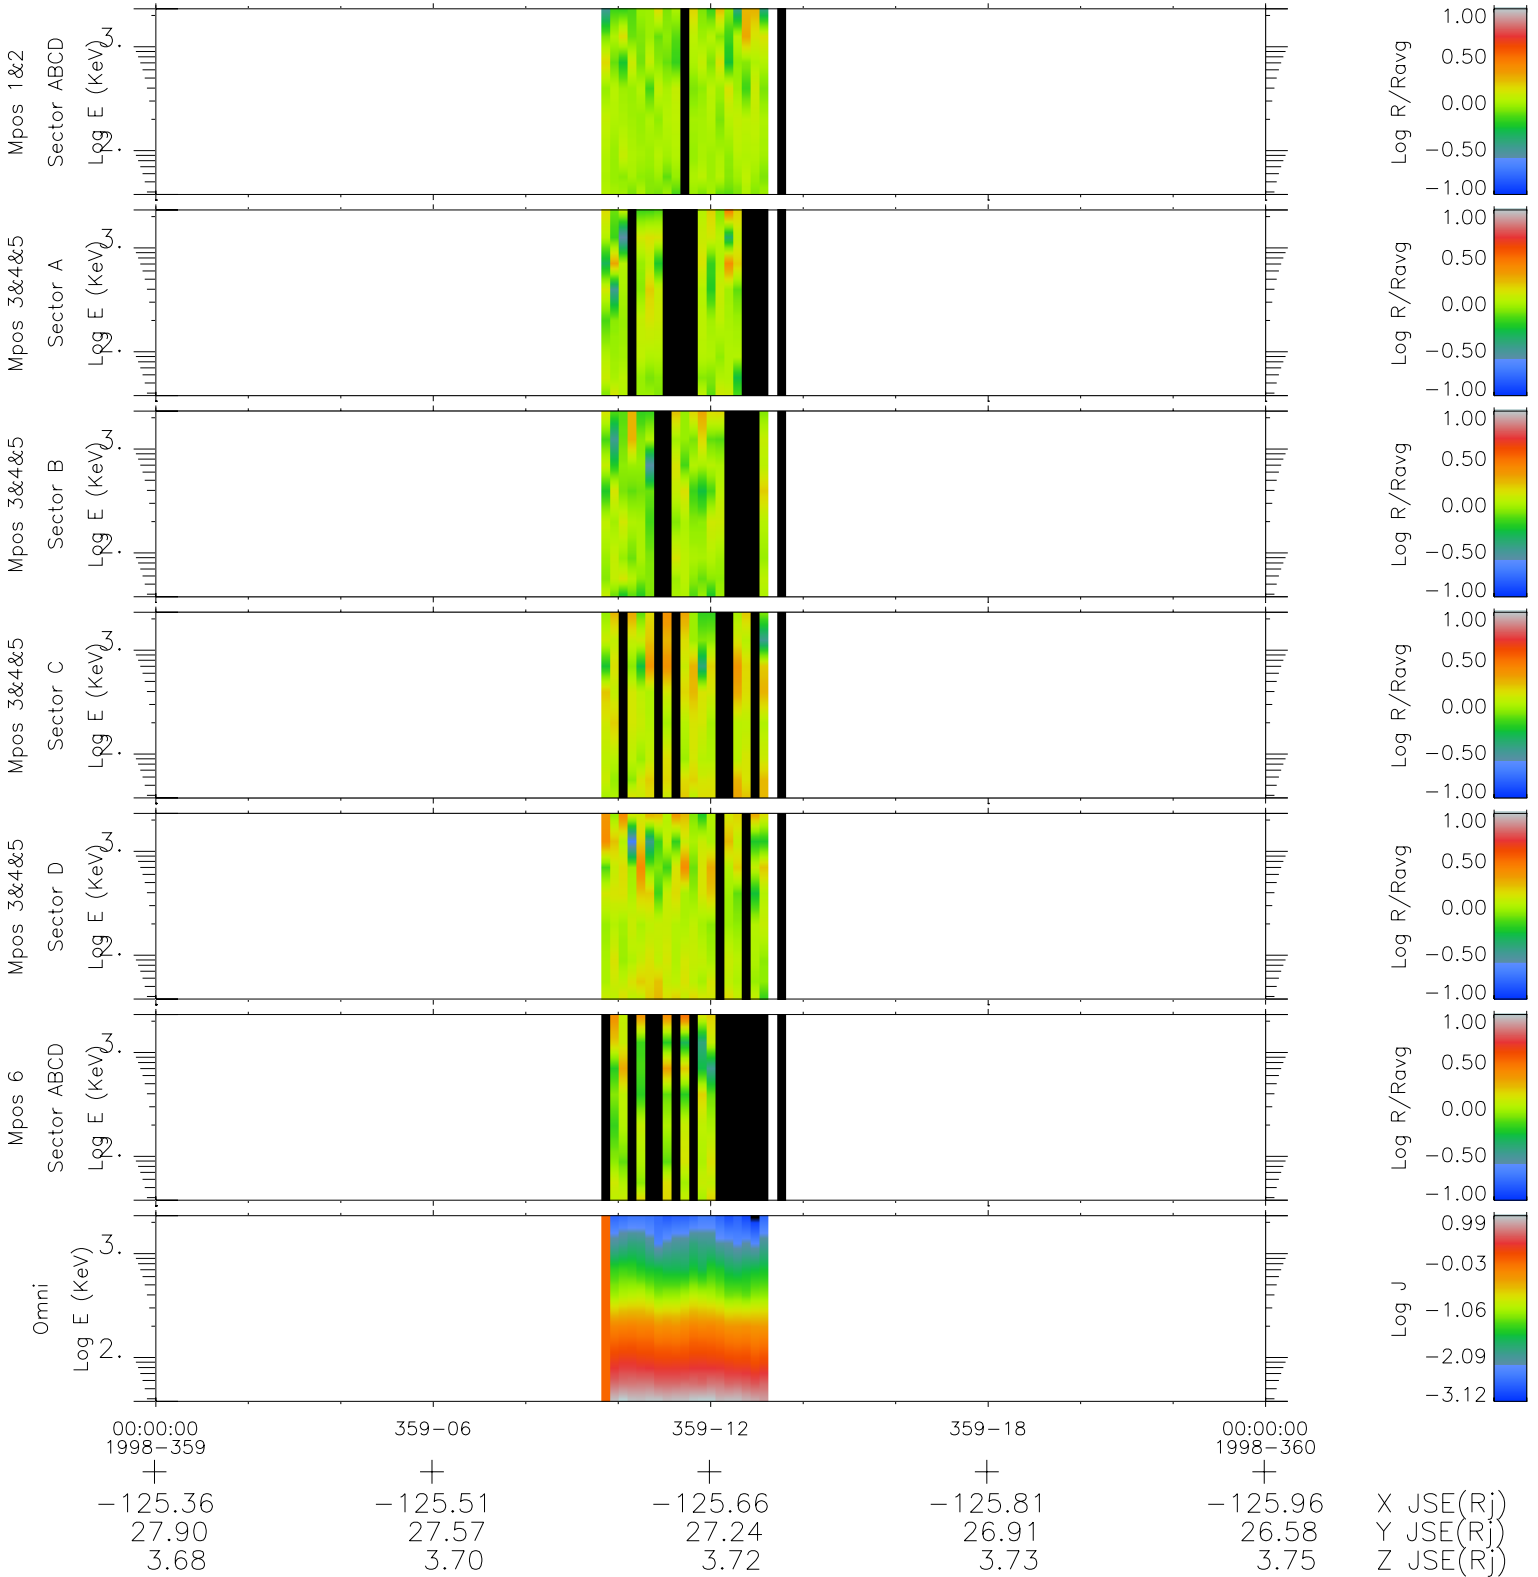

Galileo EPD Real Time R6 Ions Spectra 98359

Software Version: RTSPEC_R6 V 1.20
 Data Production: 06-03-00
 Plot Production: Sun Sep 16 19:47:18 2001
 Color File: wondr3
 Geofactor File: 1.1

- ◇ = Jupiter look direction
- = Corotation look direction