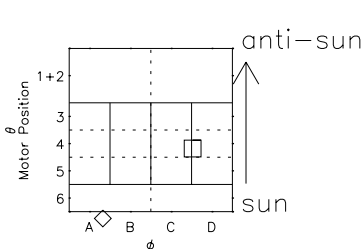

Galileo EPD Real Time R6 Ions Spectra 98359

Software Version: RTSPEC_R6 V 1.20
 Data Production: 06-03-00
 Plot Production: Sun Sep 16 19:47:18 2001
 Color File: wondr3
 Geofactor File: 1.1

- ◇ = Jupiter look direction
- = Corotation look direction