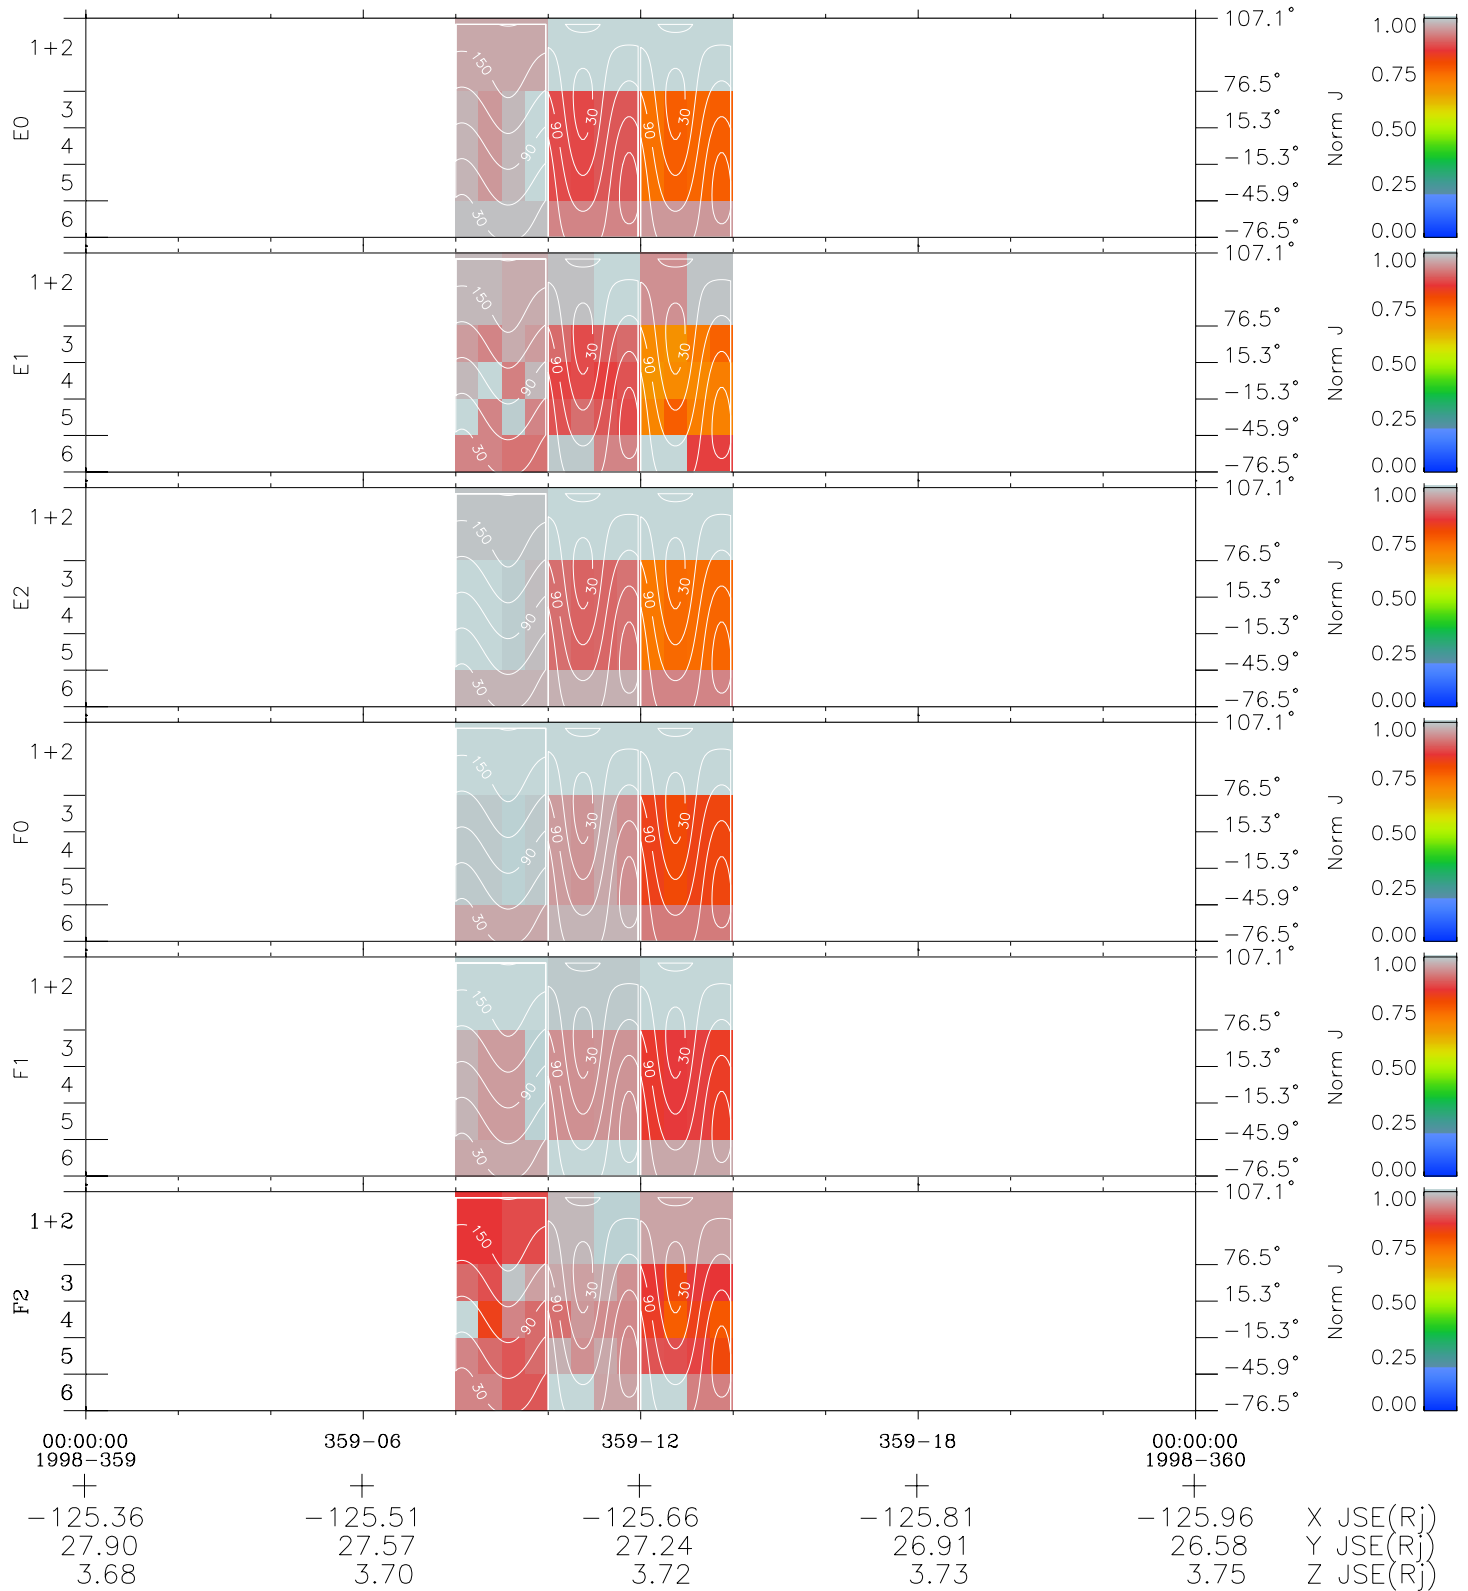

Galileo EPD Real Time All-Sky Anisotropies 98359

Software Version: RTSKY_NORM V 1.20
 Data Production: 06-03-00
 Plot Production: Sun Sep 16 19:47:39 2001
 Color File: wondr3
 Geofactor File: 1.1

- ◇ = Jupiter look direction
- = Corotation look direction