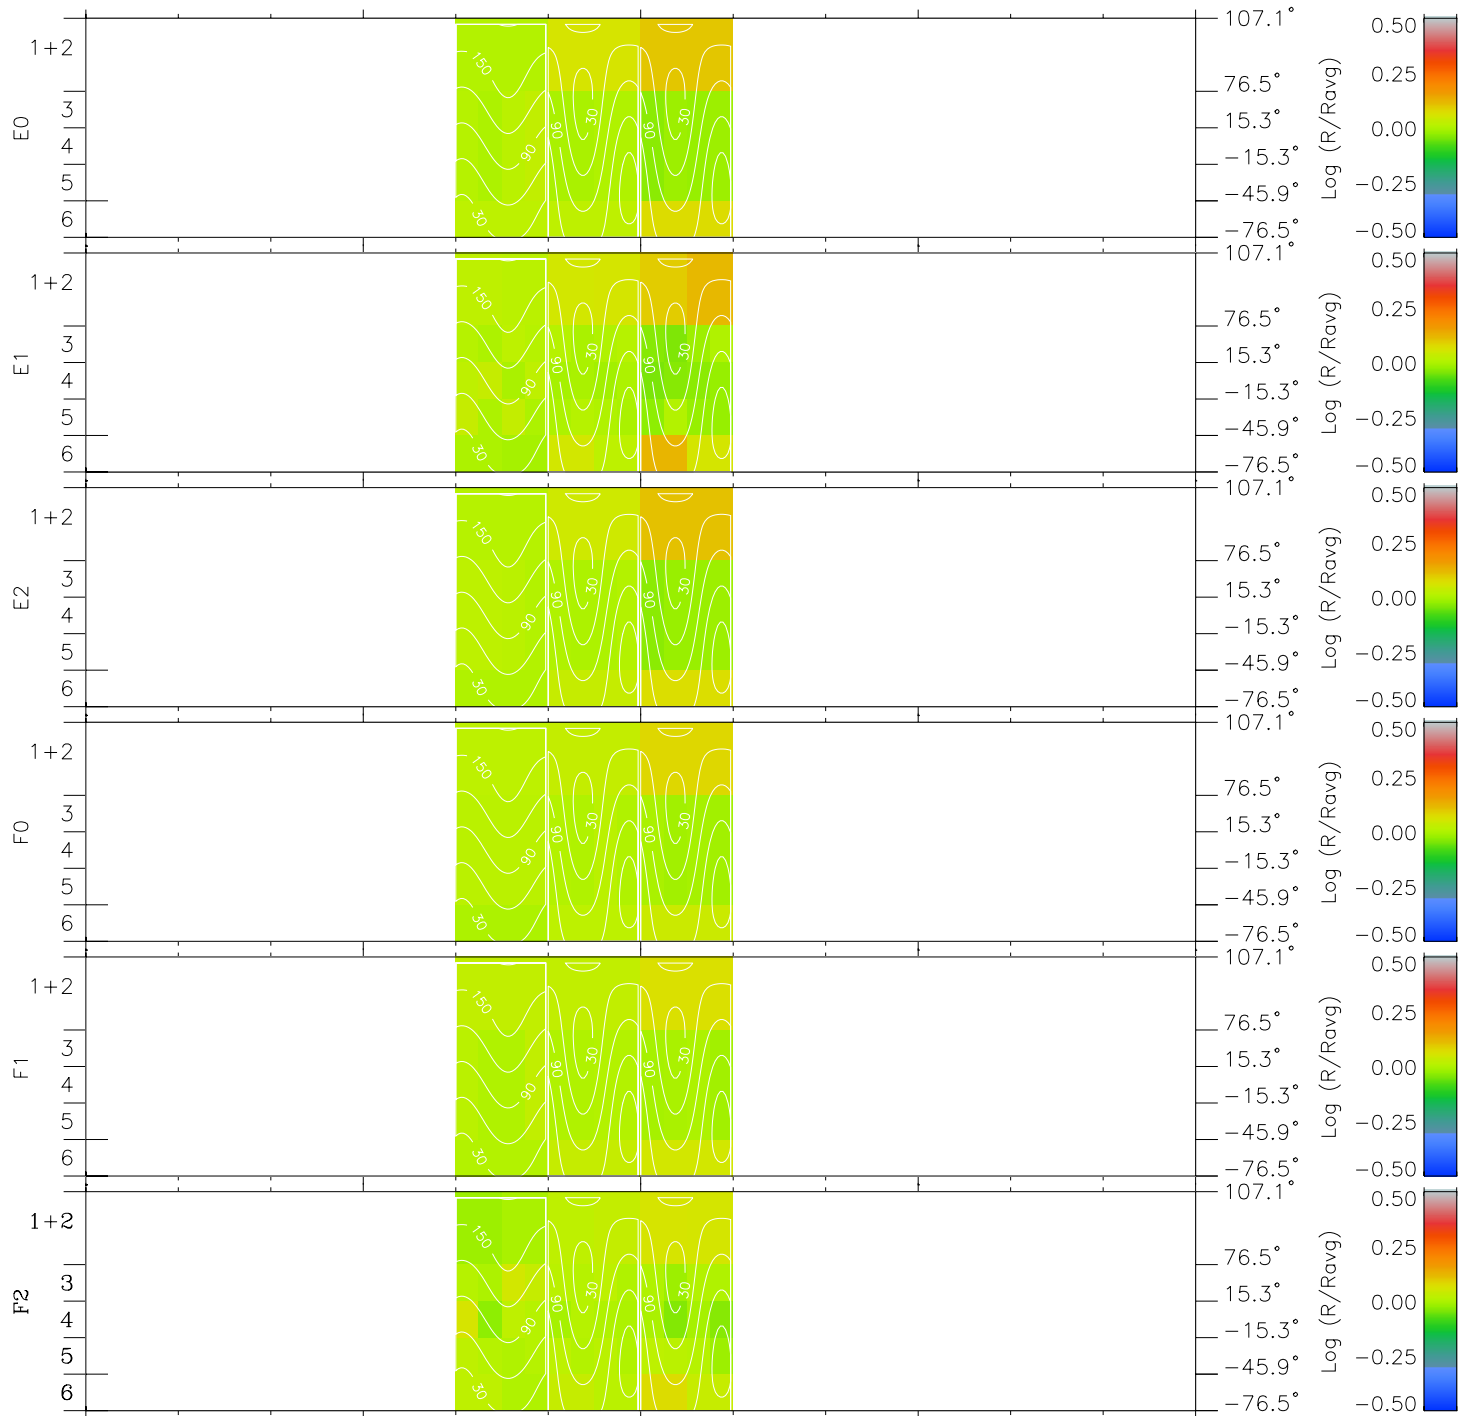

Galileo EPD Real Time All-Sky Anisotropies 98359

Software Version: RTSKY_MEAN V 1.20
 Data Production: 06-03-00
 Plot Production: Sun Sep 16 19:47:29 2001
 Color File: wondr3
 Geofactor File: 1.1

00:00:00 1998-359	359-06	359-12	359-18	00:00:00 1998-360	X JSE(R _j)
+ -125.36 27.90 3.68	+ -125.51 27.57 3.70	+ -125.66 27.24 3.72	+ -125.81 26.91 3.73	+ -125.96 26.58 3.75	Y JSE(R _j) Z JSE(R _j)

- ◇ = Jupiter look direction
- = Corotation look direction