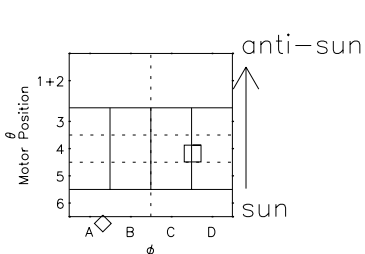

Galileo EPD Real Time All-Sky Anisotropies 98359

Software Version: RTSKY_NORM V 1.20
Data Production: 06-03-00
Plot Production: Sun Sep 16 19:47:37 2001
Color File: wondr3
Geofactor File: 1.1

- ◇ = Jupiter look direction
- = Corotation look direction