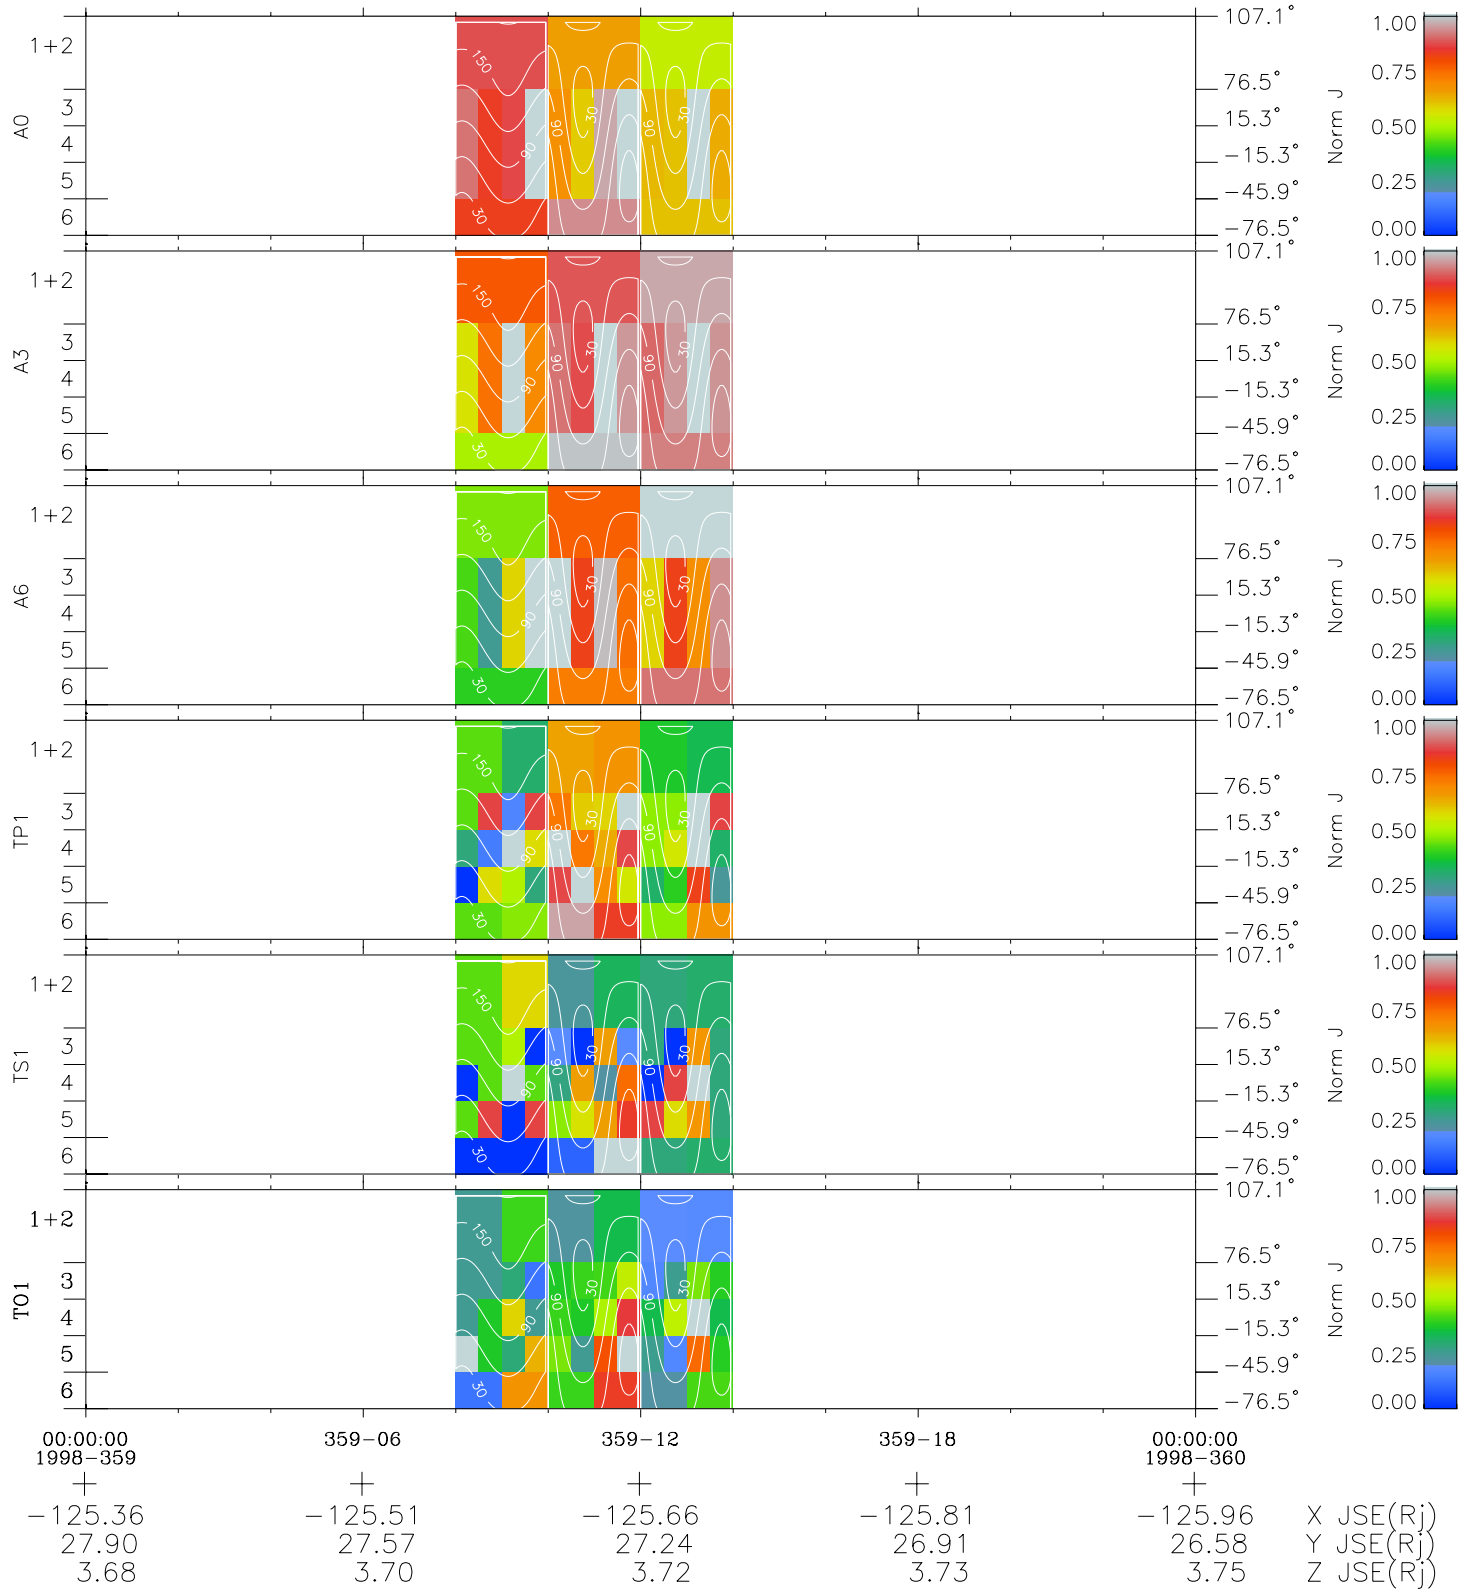

Galileo EPD Real Time All-Sky Anisotropies 98359

Software Version: RTSKY_NORM V 1.20
Data Production: 06-03-00
Plot Production: Sun Sep 16 19:47:37 2001
Color File: wondr3
Geofactor File: 1.1

- ◇ = Jupiter look direction
- = Corotation look direction