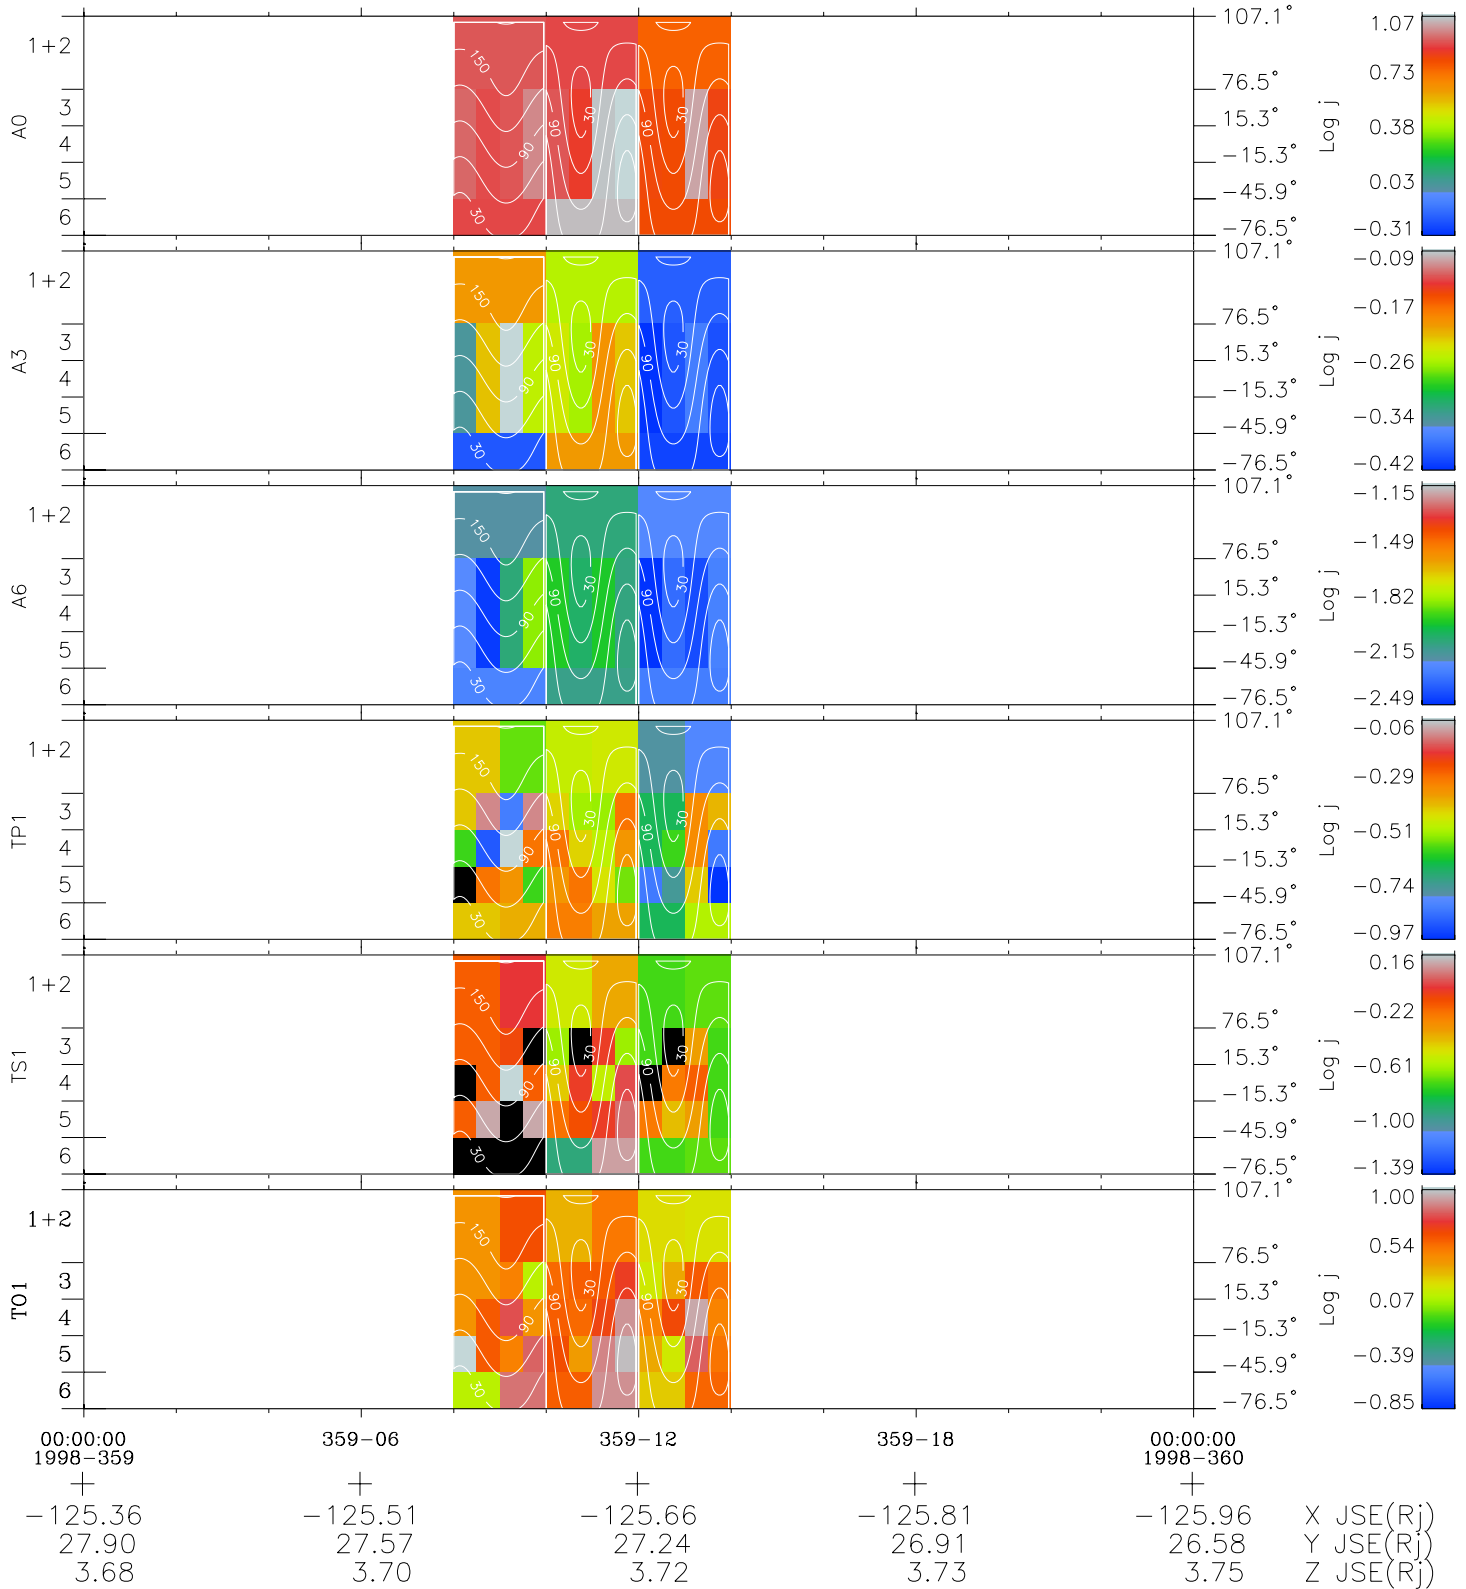

Galileo EPD Real Time All-Sky Anisotropies 98359

Software Version: RTSKY_FLUX V 1.20
 Data Production: 06-03-00
 Plot Production: Sun Sep 16 19:47:32 2001
 Color File: wondr3
 Geofactor File: 1.1

- ◇ = Jupiter look direction
- = Corotation look direction