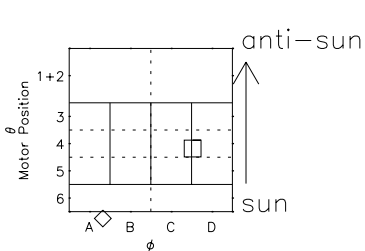

Galileo EPD Real Time All-Sky Anisotropies 98359

Software Version: RTSKY_FLUX V 1.20
 Data Production: 06-03-00
 Plot Production: Sun Sep 16 19:47:32 2001
 Color File: wondr3
 Geofactor File: 1.1

- ◇ = Jupiter look direction
- = Corotation look direction