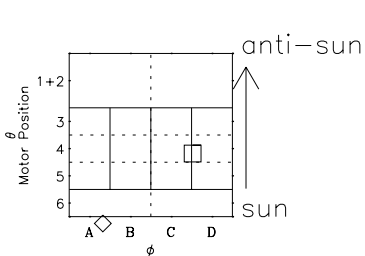

# Galileo EPD Real-Time Omni 98359

Software Version: RTLINE\_OMNI V 1.20  
Data Production: 06-03-00  
Plot Production: Sun Sep 16 19:48:10 2001

◇ = Jupiter look direction  
□ = Corotation look direction